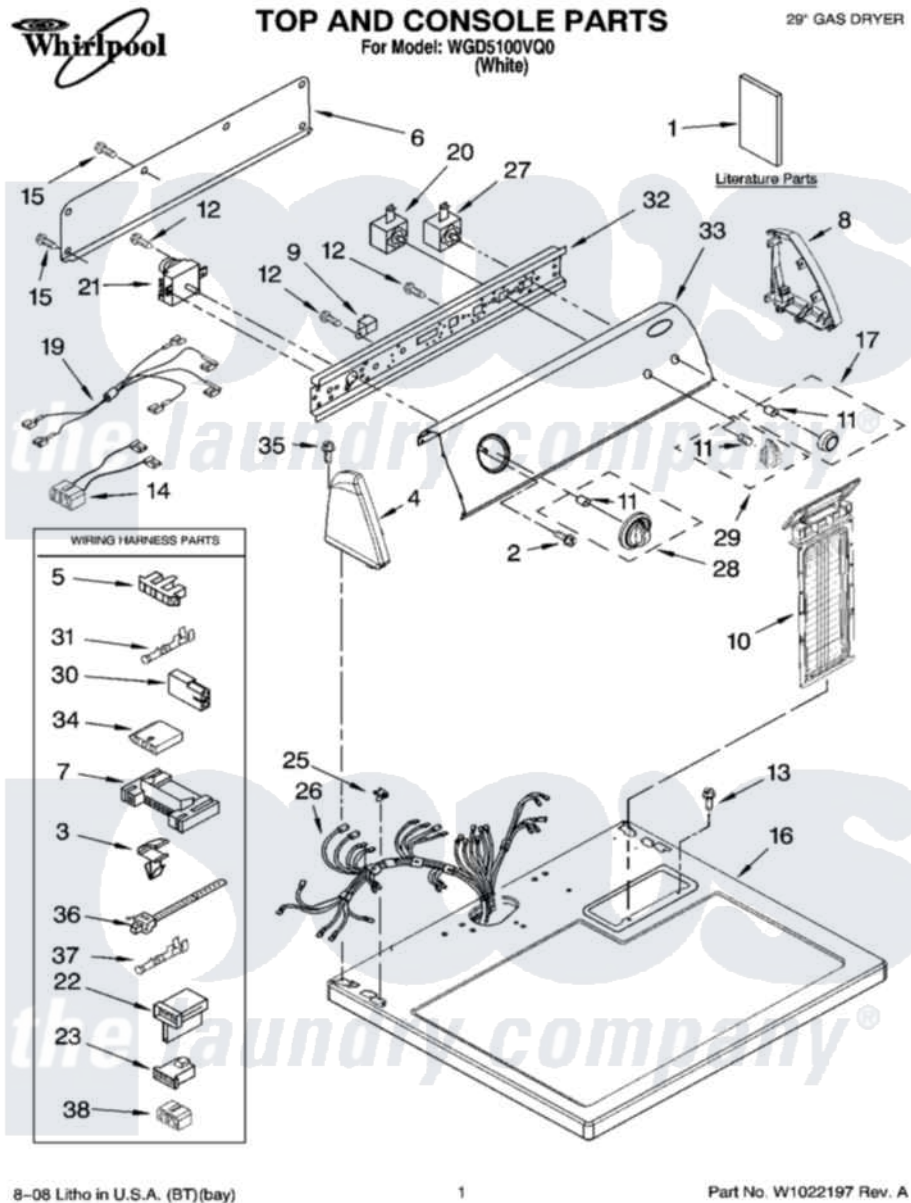

Whirlpool WGD5100VQ0 01 - TOP AND CONSOLE PARTS

Whirlpool Residential Whirlpool WGD5100VQ0 Dryer Parts Parts Diagram 01 - TOP AND CONSOLE PARTS
 Click on the part number to view part

Item	Original Part Number	Replaced By	Status	Part Description
1	W10150630		Not Available	LITERATURE PARTS INSTRUCTIONS, INSTALLATION
"	W10150610		Not Available	Use & Care Guide
"	8528190		Not Available	Wiring Diagram
"	W10042960		Not Available	Sheet, Cycle Feature
"	BLANK		Not Available	Following May Be Purchased DO-IT-YOURSELF REPAIR MANUALS
2	8533951	3400859		Screw, Grounding
3	3394427			Clip-Harness
4	8271365	279962		Endcap
5	3397269			Connector, Timer
6	8274261			Do-It-Yourself Repair Manuals
7	3395683			Receptacle, Multi-Terminal
8	8271359	279962		Endcap
9	694419			Mini-Buzzer
10	8557857			Screen, Lint

11	8536939		Clip, Knob
12	8533971	90767	Screw, 8A X 3/8 HeX Washer Head Tapping
13	688983	487240	Screw, For Mtg. Service Capacitor
14	8539893		Wire, Jumper
15	693995		Screw, Hex Head
16	8557930	8563985	Top
17	8566073		Knob, Push-To-Start
19	3401684		Jumper, Wire
20	3399639		Switch, Rotary Temperature
21	8299765		Timer Assembly
22	3403499		Connector, 2-Postion
23	3403498		Connector, 3-Position
25	357213		Nut, Push-In
26	8299879		Harness, Wiring
27	3398095		Switch, Push-To-Start
28	8566061		Timer Knob Assembly
29	8565944		Knob, Control
30	717252		Receptacle, Terminal
31	94614		Terminal
32	8544895		Bracket, Control
33	W10167875		Panel, Control
34	3936144		Do-It-Yourself Repair Manuals
35	388326		Screw, 8-18 X 1.25
36	3391249		Cable Tie, Push Mount
37	3401144		Connector
38	3347243		Block, Disconnect