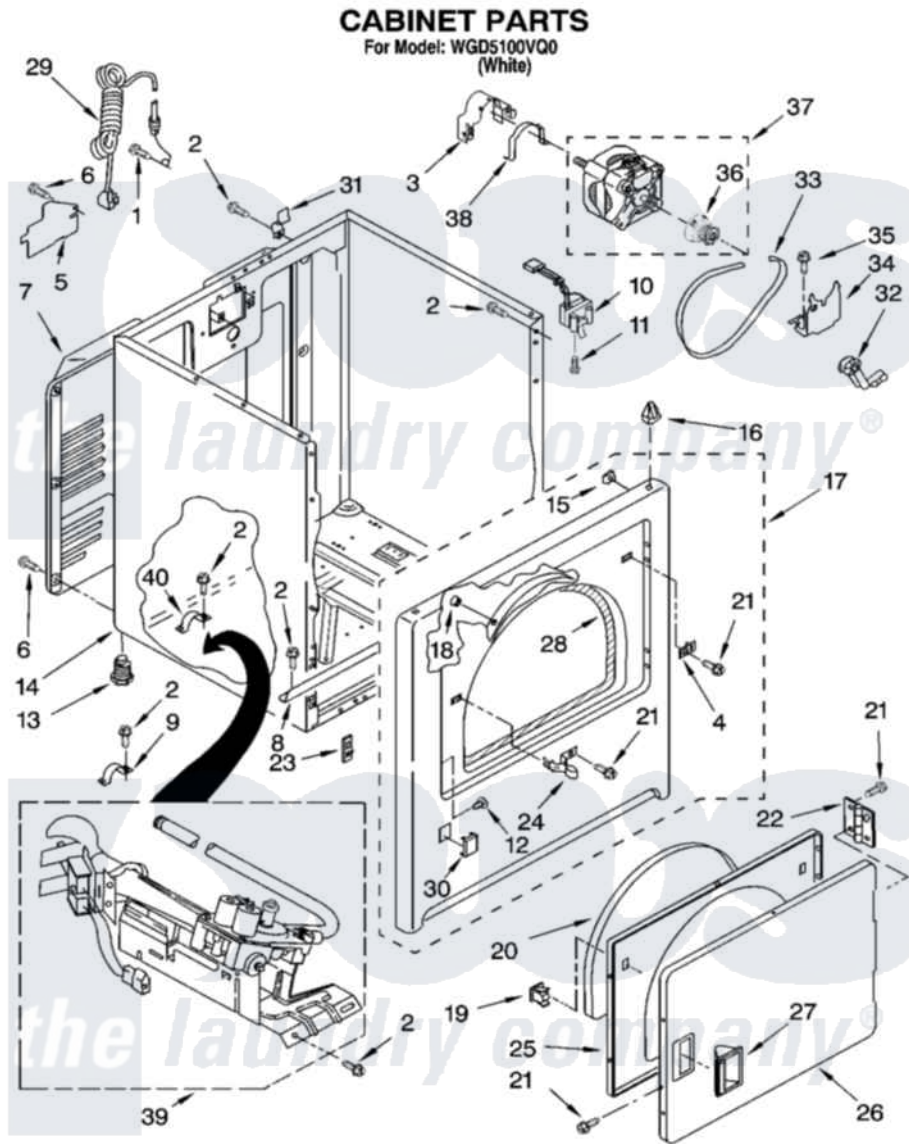

Whirlpool WGD5100VQ0 02 - CABINET PARTS

W10223197

3

Whirlpool [Residential Whirlpool WGD5100VQ0 Dryer Parts](#) Parts Diagram 02 - CABINET PARTS
Click on the part number to view part

Item	Original Part Number	Replaced By	Status	Part Description
1	697776	4331106		Screw, No.10-32 X 7/16
2	343641	681414		Screw, 10AB X 1/2
3	3404162			Clamp, Motor
4	3403630			Plug, Strike Hole
5	3396795			Cover, Terminal Block
6	693995			Screw, Hex Head
7	3396805	280043		Panel-Rear
8	8541400			Bracket, Cabinet
9	3980175			Clamp, Elbow
10	3406107			Door Switch Assembly
11	697773	3395530		Screw
12	3404413			Plug, Hinge Hole
13	3392100	49621		Feet-Leveling
"	279810			Foot-Optional
14	8530603	8533643		Cabinet
15	98234			Clip, U-Bend

16	690363	18776	Lock, Front Top
17	3403447	279854	Panel
18	685203	279220	Clip
19	3389441		Door Catch Assembly
20	3405246		Seal, Door Push-To-Start
21	342055	488627	Screw
22	3405514	W10362431	Hinge And Pin Assembly
"	8066057		Hinge, Door
23	3394083		Clip, Front Panel
24	3403431		Strike, Panel
25	3402341		Door, Inner
26	3402335		Door, Front
27	8566059		Handle, Door
28	3406129		Seal And Bearing Assembly
29	344020	3401402	Cord, Power
30	3394975		Plug, Front Panel
31	8066217		Hinge, Top
32	691366		Idler And Pulley Assembly
33	W10131364	341241	Belt
34	348780		Base, Motor
35	3400500		Bolt, 3405245 5/16-18 X 3/4
36	8066184		Pulley, Motor
37	W10194250	279827	Motor-Drve
38	W10121316		Plug, Multivent
39	8318272	W10465748	Burner-Gas
40	341029		Clamp, Pipe Door Spring