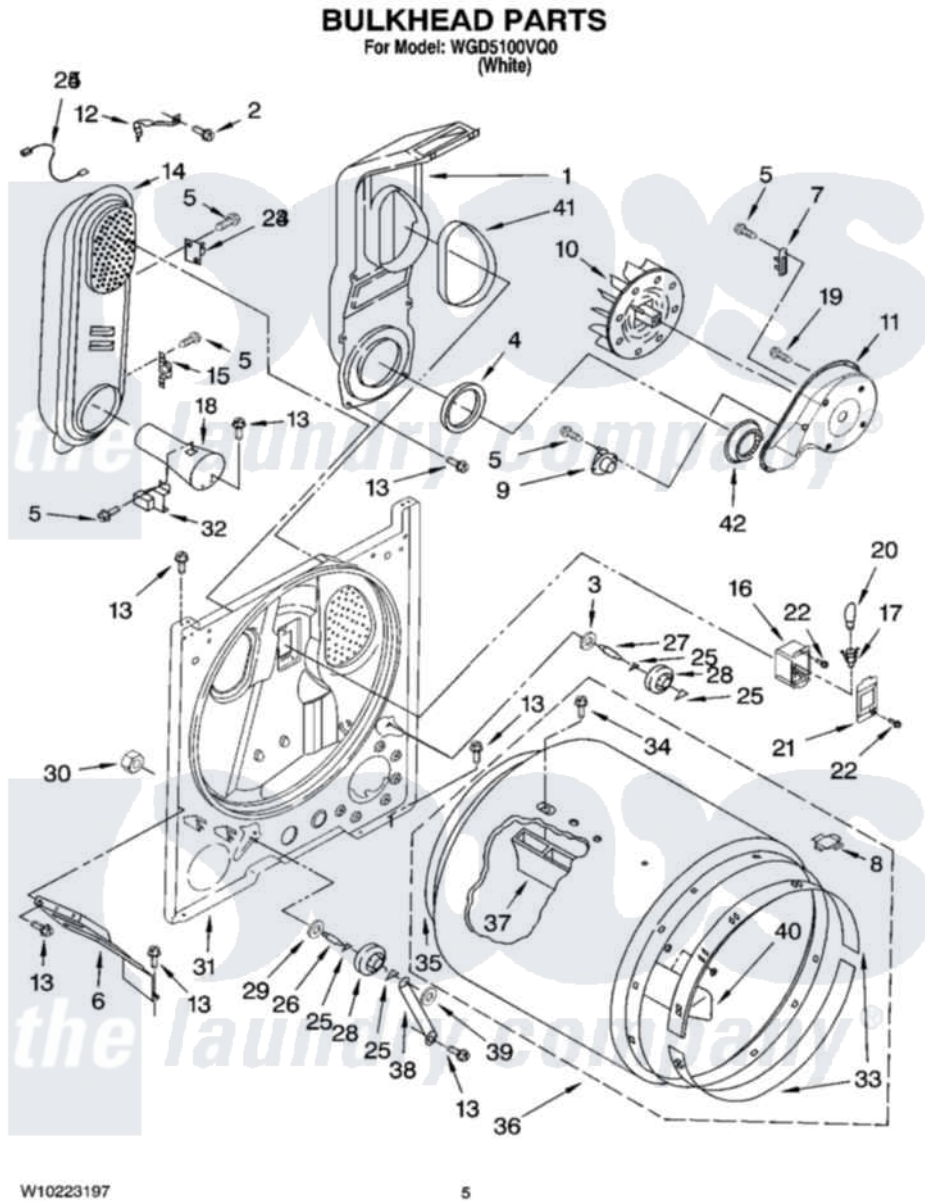

Whirlpool WGD5100VQ0 03 - BULKHEAD PARTS

Whirlpool [Residential Whirlpool WGD5100VQ0 Dryer Parts](#) Parts Diagram 03 - BULKHEAD PARTS
Click on the part number to view part

Item	Original Part Number	Replaced By	Status	Part Description
1	348368			Lint Chute Assembly
2	489463			Screw, 8-18 X 1/16
3	3388703			Washer, Support
4	347139			Seal, Lint Chute
5	90767			Screw, 8A X 3/8 HeX Washer Head Tapping
6	3406022			Bracket, Bulkhead
7	3392519			Thermal Limiter
8	8066086			Plug, Drum Hole
9	3387134			Thermostat, Internal-Bias
10	694089			Wheel, Blower
11	8577230			Housing, Blower
12	8066155			Clip, Heater Box
13	343641	681414		Screw, 10AB X 1/2
14	8530285	279980		Box
15	3403140			Thermostat, High-Limit 205F
16	3977373			Bracket, Drum Light

17	W10136369		Socket, Drum Light Assembly
18	8066049		Funnel, Burner Light
19	3390647	488729	Screw
20	3406124	22002263	Lamp
21	3402841	8532165	Lens, Drum Light
22	487909	488729	Screw
23	280010		Kit, Thermal Cut-Off
24	3401707		Jumper, Tco-High Limit
25	690997		Washer, Thrust
26	3399506	W10359270	Shaft, Drum Roller Threads
27	3399507	W10359269	Shaft, Drum Roller Threads
28	3397590	349241T	Support
29	348197		Washer, Support
30	3359452		Nut, Lock
31	3403493	279798	Bulkhead
32	338906		Radiant, Sensor
33	692526	279441	BeaRng-Rng
34	W10109200		Screw, Baffle Mounting
35	3406130	279857	Seal
36	695587		Drum Assembly
37	692490		Baffle, Drum
38	3976434		Bracket, Support Shaft
39	90296		Nut, Push On
40	3403636		Baffle, Drum
41	339956		Seal, Air Duct To Bulkhead
42	696302		Shield, Exhaust