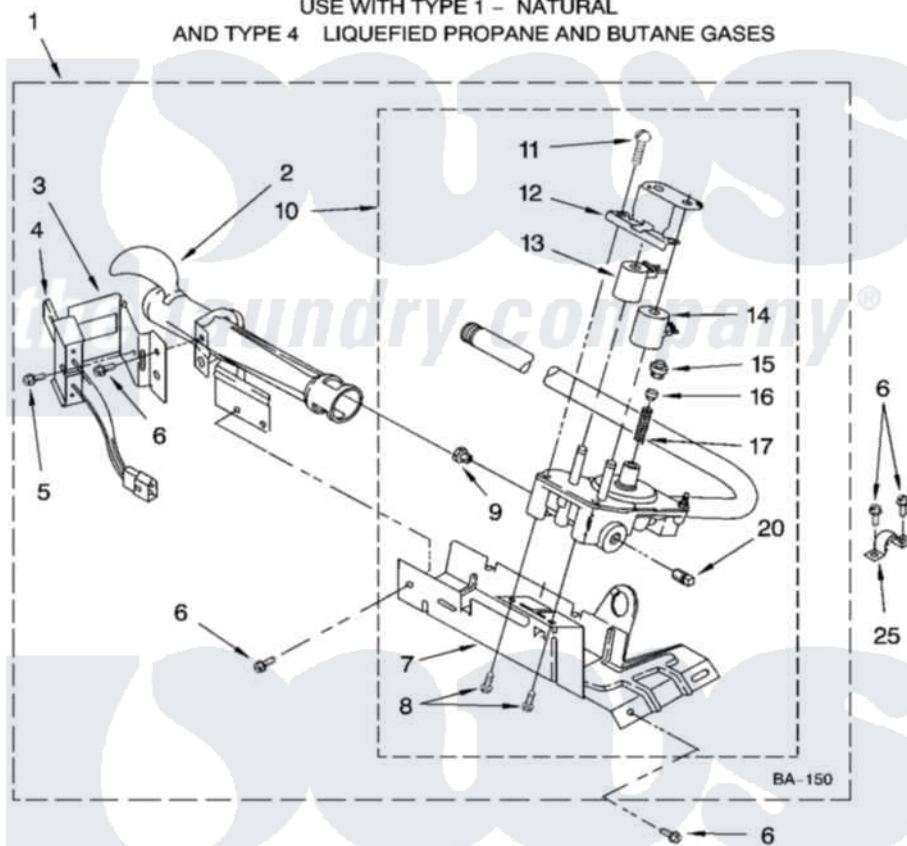

Whirlpool WGD5100VQ0 04 - 8318272 BURNER ASSEMBLY, OPTIONAL PARTS (NOT INCLUDED)

8318272 BURNER ASSEMBLY

For Model: WGD5100VQ0
(White)

USE WITH TYPE 1 - NATURAL
AND TYPE 4 LIQUEFIED PROPANE AND BUTANE GASES

W10223197

7

Whirlpool [Residential Whirlpool WGD5100VQ0 Dryer Parts](#) Parts Diagram 04 - 8318272 BURNER ASSEMBLY, OPTIONAL PARTS (NOT INCLUDED).
Click on the part number to view part

Item	Original Part Number	Replaced By	Status	Part Description
1	8318272	W10465748		Burner-Gas
2	688617	693140		Burner
3	694298			Bracket, Ignitor
4	686590	279311		Ignitor
5	3393909			Screw, 8-32 X 7/8
6	343641	681414		Screw, 10AB X 1/2
7	693986			Base, Burner
8	3387057			Screw, 10-16 X 1/2 Orifice, Burner
9	234826			Orifice, Burner Type 1
"	229742			Orifice, Burner
"	234868			Orifice, Burner
10	8318277	W10337269		Valve-Gas
11	694421			Screw, Bracket Mounting
12	694538			Bracket, Shunt