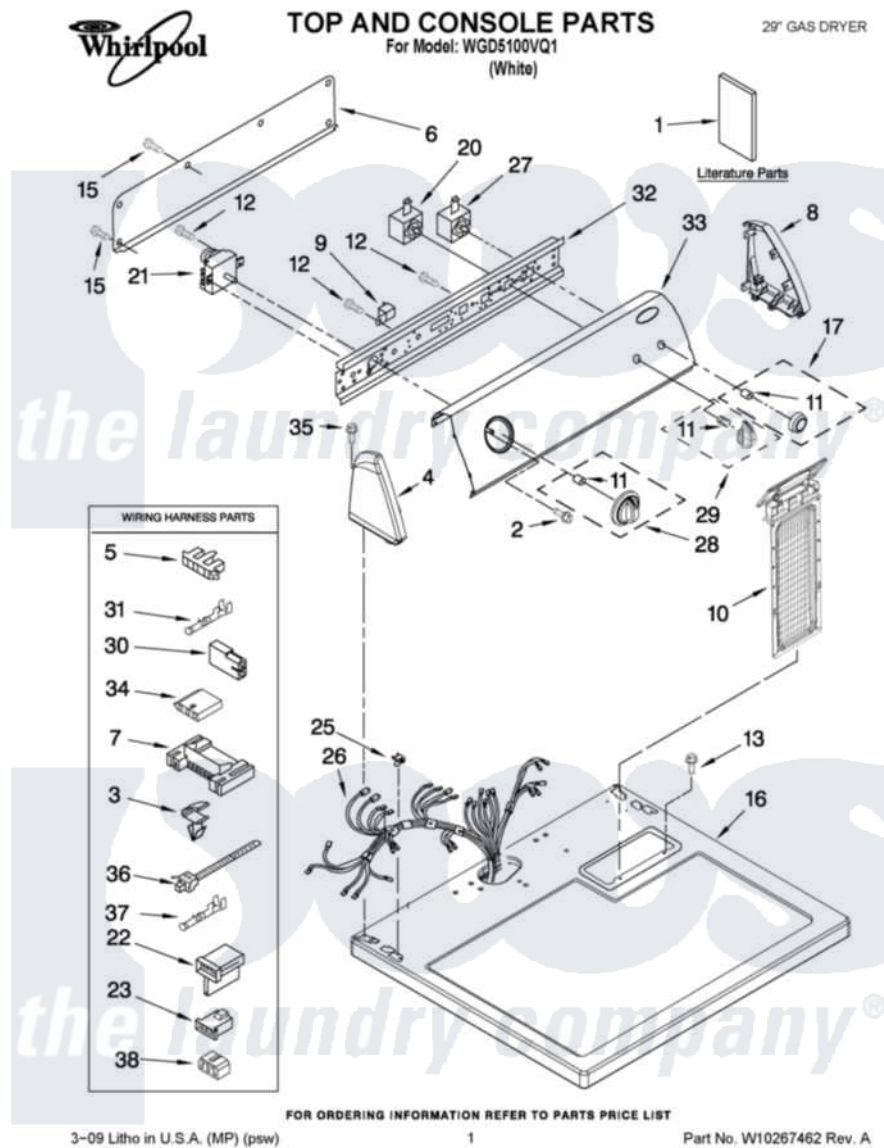

Whirlpool WGD5100VQ1 01 - TOP AND CONSOLE PARTS

Whirlpool Residential Whirlpool WGD5100VQ1 Dryer Parts Parts Diagram 01 - TOP AND CONSOLE PARTS
 Click on the part number to view part

Item	Original Part Number	Replaced By	Status	Part Description
1	W10150630		Not Available	LITERATURE PARTS INSTRUCTIONS, INSTALLATION
"	W10150610		Not Available	Use & Care Guide
"	W10185985		Not Available	Wiring Diagram
"	W10042960		Not Available	Sheet, Cycle Feature
2	8533951	3400859		Screw, Grounding
3	3394427			Clip-Harness
4	8271365	279962		Endcap
5	3397269			Connector, Timer
6	8274261			Do-It-Yourself Repair Manuals
7	3395683			Receptacle, Multi-Terminal
8	8271359	279962		Endcap
9	694419			Mini-Buzzer
10	8557857			Screen, Lint
11	8536939			Clip, Knob
12	8533071	00767		Screw, 8A X 3/8 HeX Washer

12	6533971	30707	Head Tapping
13	688983	487240	Screw, For Mtg. Service Capacitor
15	693995		Screw, Hex Head
16	8557930	8563985	Top
17	8566073		Knob, Push-To-Start
"	8566073		Knob, Push-To-Start
20	3399639		Switch, Rotary Temperature
21	W10185981		Timer Assembly
22	3403499		Connector, 2-Postion
23	3403498		Connector, 3-Position
25	357213		Nut, Push-In
26	W10186122		Harness, Wiring
27	3398095		Switch, Push-To-Start
28	8566061		Timer Knob Assembly
"	8566061		Timer Knob Assembly
29	8565944		Knob, Control
30	717252		Receptacle, Terminal
31	94614		Terminal
32	8544895		Bracket, Control
33	W10167875		Panel, Control
34	3936144		Do-It-Yourself Repair Manuals
35	388326		Screw, 8-18 X 1.25
36	3391249		Cable Tie, Push Mount
37	3401144		Connector
38	3347243		Block, Disconnect