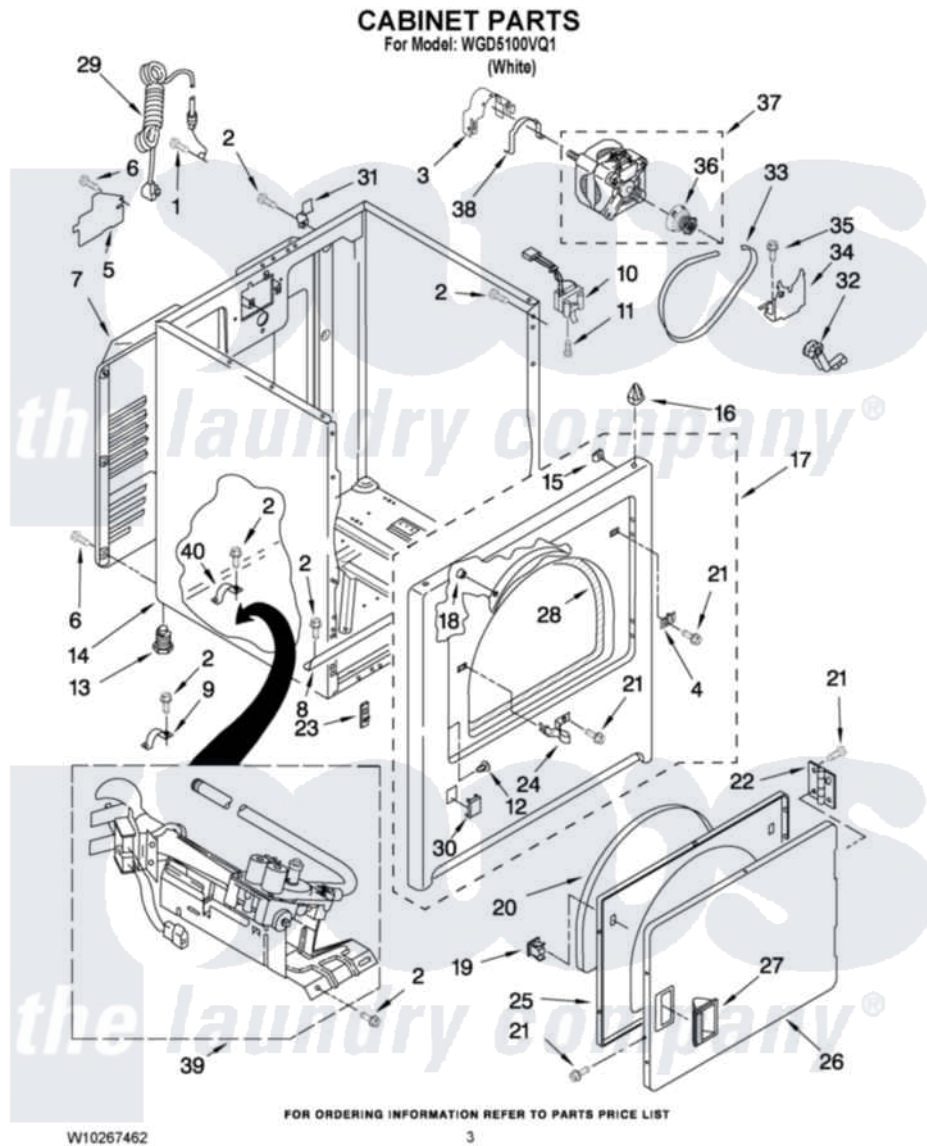

Whirlpool WGD5100VQ1 02 - CABINET PARTS

Whirlpool [Residential Whirlpool WGD5100VQ1 Dryer Parts](#) Parts Diagram 02 - CABINET PARTS
Click on the part number to view part

Item	Original Part Number	Replaced By	Status	Part Description
1	697776	4331106		Screw, No.10-32 X 7/16
2	343641	681414		Screw, 10AB X 1/2
3	3404162			Clamp, Motor
4	3403630			Plug, Strike Hole
5	3396795			Cover, Terminal Block
6	693995			Screw, Hex Head
7	3396805	280043		Panel-Rear
8	8541400			Bracket, Cabinet
9	3980175			Clamp, Elbow
10	3406107			Door Switch Assembly
11	697773	3395530		Screw
12	3404413			Plug, Hinge Hole
13	3392100	49621		Feet-Leveling
"	279810			Foot-Optional
14	8530603	8533643		Cabinet
15	98234			Clip, U-Bend

16	690363	18776	Lock, Front Top
17	W10224855	W10248059	Panel
18	685203	279220	Clip
19	3389441		Door Catch Assembly
20	3405246		Seal, Door Push-To-Start
21	342055	488627	Screw
22	3405514	W10362431	Hinge And Pin Assembly
23	3394083		Clip, Front Panel
24	3403431		Strike, Panel
25	3402341		Door, Inner
26	3402335		Door, Front
27	8566059		Handle, Door
28	3406129		Seal And Bearing Assembly
29	344020	3401402	Cord, Power
30	3394975		Plug, Front Panel
31	8066217		Hinge, Top
32	691366		Idler And Pulley Assembly
33	W10131364	341241	Belt
34	348780		Base, Motor
35	3400500		Bolt, 3405245 5/16-18 X 3/4
36	8066184		Pulley, Motor
37	W10194250	279827	Motor-Drve
38	W10121316		Plug, Multivent
39	8318272	W10465748	Burner-Gas
40	341029		Clamp, Pipe Door Spring