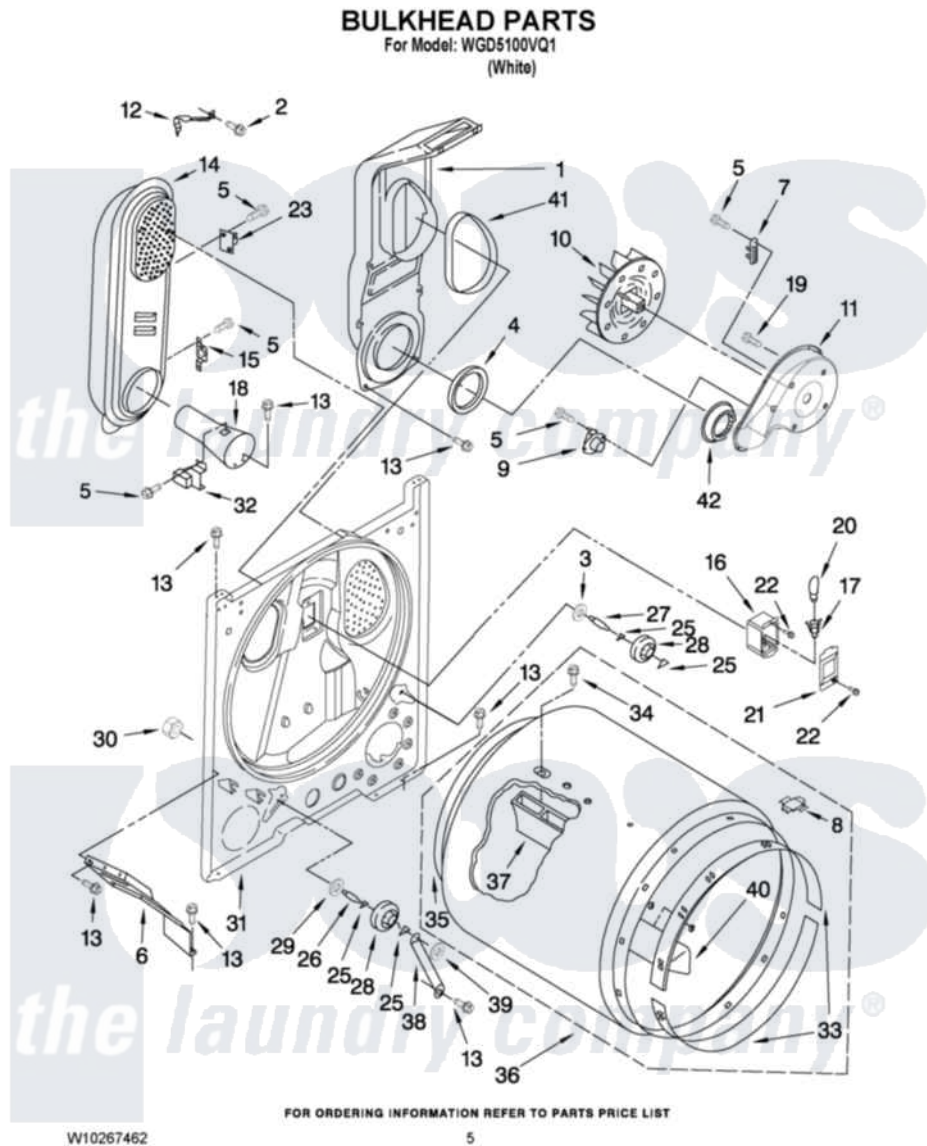

# Whirlpool WGD5100VQ1 03 - BULKHEAD PARTS

Whirlpool [Residential Whirlpool WGD5100VQ1 Dryer Parts](#) Parts Diagram 03 - BULKHEAD PARTS  
Click on the part number to view part

Item	Original Part Number	Replaced By	Status	Part Description
1	<a href="#">348368</a>			Lint Chute Assembly
2	<a href="#">489463</a>			Screw, 8-18 X 1/16
3	<a href="#">3388703</a>			Washer, Support
4	<a href="#">347139</a>			Seal, Lint Chute
5	<a href="#">90767</a>			Screw, 8A X 3/8 HeX Washer Head Tapping
6	<a href="#">3406022</a>			Bracket, Bulkhead
7	<a href="#">3392519</a>			Thermal Limiter
8	<a href="#">8066086</a>			Plug, Drum Hole
9	<a href="#">3387134</a>			Thermostat, Internal-Bias
10	<a href="#">694089</a>			Wheel, Blower
11	<a href="#">8577230</a>			Housing, Blower
12	<a href="#">8066155</a>			Clip, Heater Box
13	343641	<a href="#">681414</a>		Screw, 10AB X 1/2
14	8530285	<a href="#">279980</a>		Box
15	<a href="#">3403140</a>			Thermostat, High-Limit 205F
16	<a href="#">3977373</a>			Bracket, Drum Light