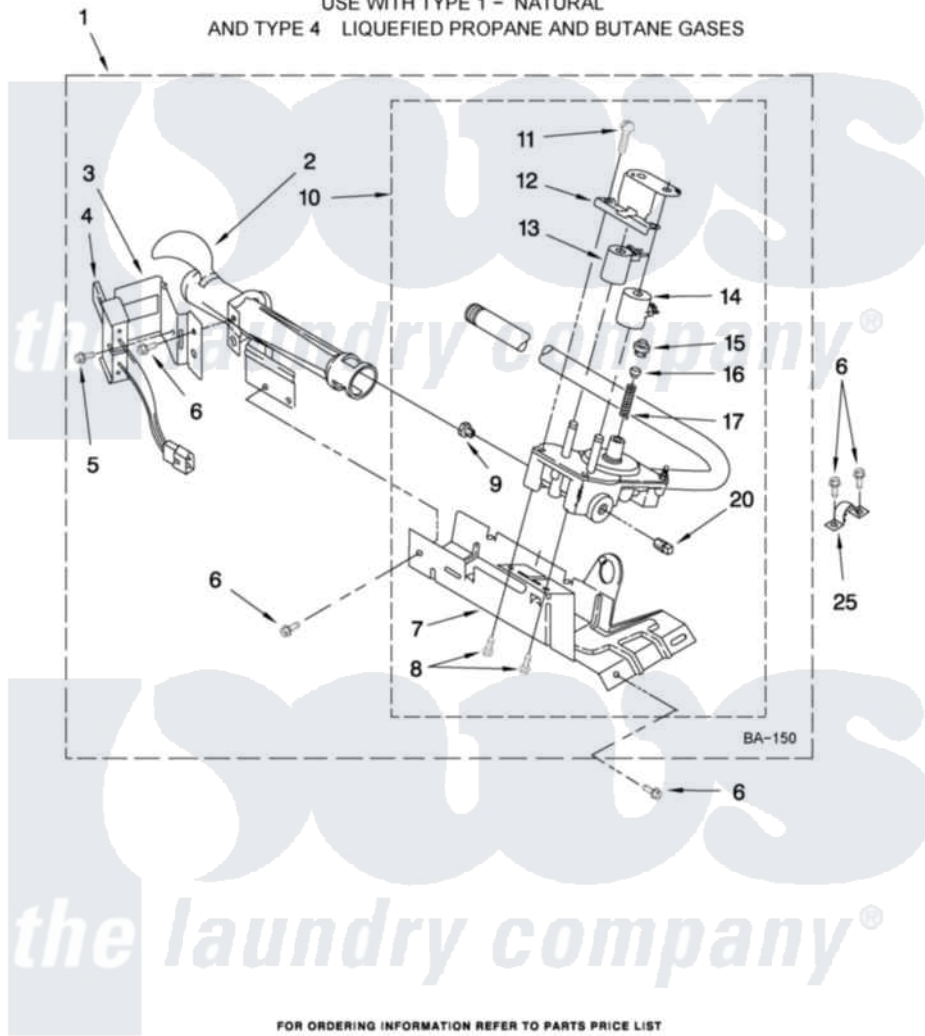

# Whirlpool WGD5100VQ1 04 - 8318272 BURNER ASSEMBLY

## 8318272 BURNER ASSEMBLY

For Model: WGD5100VQ1

(White)

USE WITH TYPE 1 - NATURAL  
AND TYPE 4 LIQUEFIED PROPANE AND BUTANE GASES

W10267462

7

FOR ORDERING INFORMATION REFER TO PARTS PRICE LIST

Whirlpool Residential Whirlpool WGD5100VQ1 Dryer Parts Parts Diagram 04 - 8318272 BURNER ASSEMBLY

Click on the part number to view part

Item	Original Part Number	Replaced By	Status	Part Description
1	8318272	<a href="#">W10465748</a>		Burner-Gas
2	688617	<a href="#">693140</a>		Burner
3	<a href="#">694298</a>			Bracket, Ignitor
4	686590	<a href="#">279311</a>		Ignitor
5	<a href="#">3393909</a>			Screw, 8-32 X 7/8
6	343641	<a href="#">681414</a>		Screw, 10AB X 1/2
7	693986			Base, Burner
8	<a href="#">3387057</a>			Screw, 10-16 X 1/2 Orifice, Burner
9	<a href="#">234826</a>			Orifice, Burner Type 1
"	<a href="#">229742</a>			Orifice, Burner
"	<a href="#">234868</a>			Orifice, Burner
10	8318277	<a href="#">W10337269</a>		Valve-Gas
11	<a href="#">694421</a>			Screw, Bracket Mounting
12	<a href="#">694538</a>			Bracket, Shunt
13	<a href="#">694540</a>			Coil, 60 Hz
14	<a href="#">694539</a>			Coil, 60 Hz