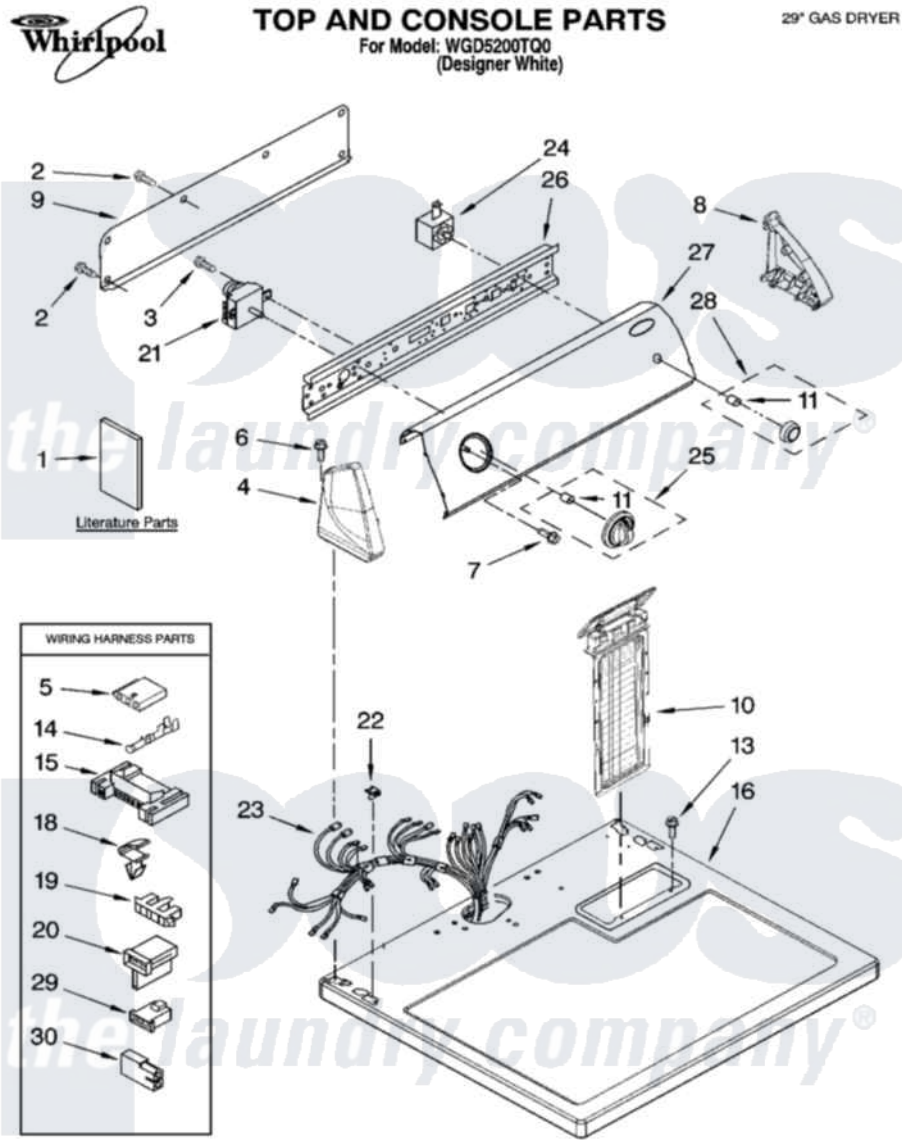

# Whirlpool WGD5200TQ0 01 - TOP AND CONSOLE PARTS

2-07 Litho in U.S.A. (LT)

1

Part No. W10131173 Rev.A.

Whirlpool Residential Whirlpool WGD5200TQ0 Dryer Parts Parts Diagram 01 - TOP AND CONSOLE PARTS  
 Click on the part number to view part

Item	Original Part Number	Replaced By	Status	Part Description
1	8578183		Not Available	Use And Care Guide
"	8562582		Not Available	Instructions, Installation
"	W10042960		Not Available	Sheet, Cycle Feature
"	8576793		Not Available	Wiring Diagram
"	BLANK		Not Available	Following May Be Purchased DO-IT-YOURSELF REPAIR MANUALS
"	677818		Not Available	Manual, Do-It- Yourself Repair (Dryer)
2	<a href="#">693995</a>			Screw, Hex Head
3	8533971	<a href="#">90767</a>		Screw, 8A X 3/8 HeX Washer Head Tapping
4	8271365	<a href="#">279962</a>		Endcap
5	<a href="#">3936144</a>			Do-It-Yourself Repair Manuals
6	<a href="#">388326</a>			Screw, 8-18 X 1.25
7	8533951	<a href="#">3400859</a>		Screw, Grounding
8	8271359	<a href="#">279962</a>		Endcap
9	<a href="#">8274261</a>			Do-It-Yourself Repair Manuals

10	<a href="#">8557861</a>		Screen, Lint
11	<a href="#">8536939</a>		Clip, Knob
13	688983	<a href="#">487240</a>	Screw, For Mtg. Service Capacitor
14	<a href="#">94614</a>		Terminal
15	<a href="#">3395683</a>		Receptacle, Multi-Terminal
16	8557930	<a href="#">8563985</a>	Top
18	<a href="#">3394427</a>		Clip-Harness
19	<a href="#">3397269</a>		Connector, Timer
20	<a href="#">3403499</a>		Connector, 2-Postion
21	<a href="#">3976584</a>		Timer Assembly
22	<a href="#">357213</a>		Nut, Push-In
23	<a href="#">8299876</a>		Harness, Wiring
24	<a href="#">3977456</a>		Switch, Push-To-Start
25	<a href="#">8566061</a>		Timer Knob Assembly
26	<a href="#">8544895</a>		Bracket, Control
27	<a href="#">8578844</a>		Panel, Control
28	<a href="#">8566065</a>		Knob, Push-To-Start
29	<a href="#">3403498</a>		Connector, 3-Position
30	<a href="#">717252</a>		Receptacle, Terminal