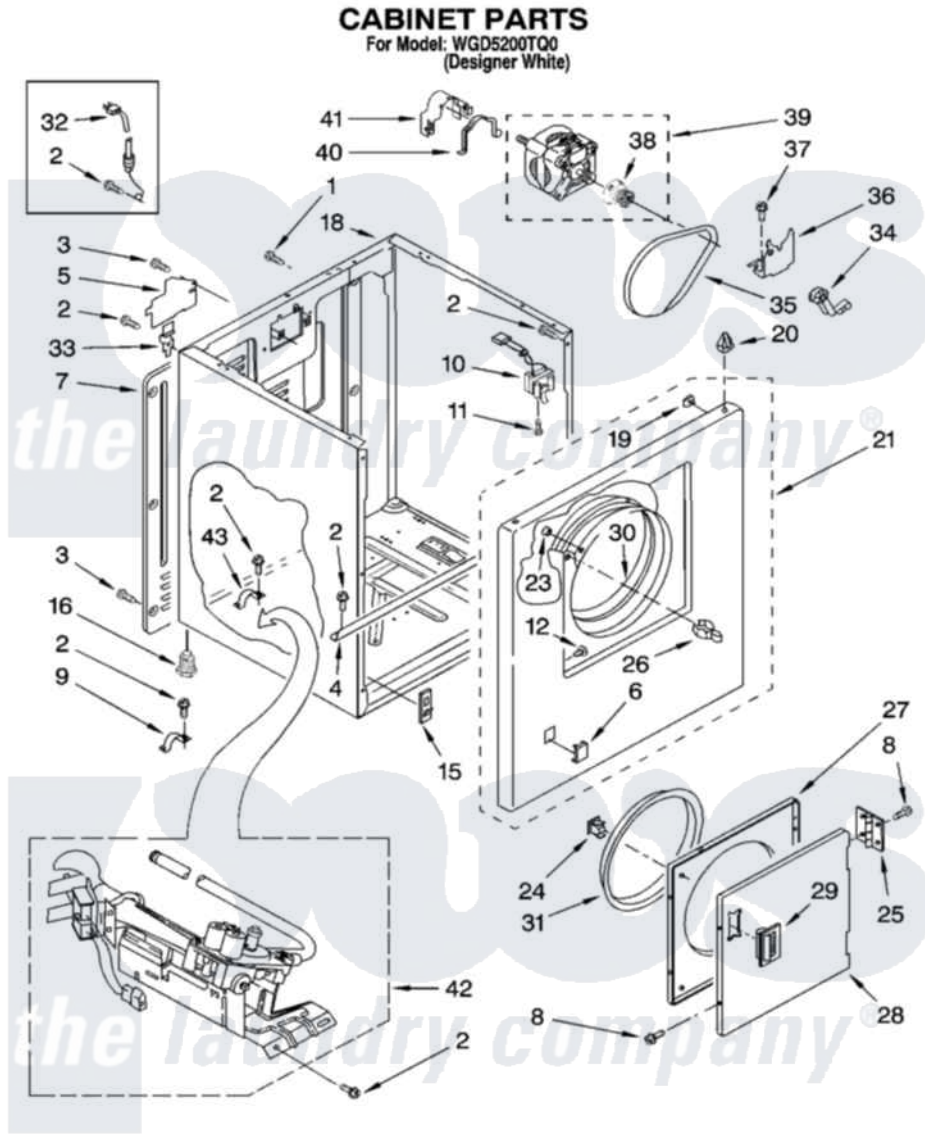

Whirlpool WGD5200TQ0 02 - CABINET PARTS

W10131173

3

Whirlpool [Residential Whirlpool WGD5200TQ0 Dryer Parts](#) Parts Diagram 02 - CABINET PARTS
Click on the part number to view part

Item	Original Part Number	Replaced By	Status	Part Description
1	697776	4331106		Screw, No.10-32 X 7/16
2	343641	681414		Screw, 10AB X 1/2
3	693995			Screw, Hex Head
4	8541400			Bracket, Cabinet
5	3396795			Cover, Terminal Block
6	3394975			Plug, Front Panel
7	3396807	280040		Panel-Rear
8	342055	488627		Screw
9	3980175			Clamp, Elbow
10	3406104	3406105		Door Switch Assembly
11	697773	3395530		Screw
12	3404413			Plug, Hinge Hole
15	3394083			Clip, Front Panel
16	3392100	49621		Feet-Leveling
18	8530603	8533643		Cabinet
19	98234			Clip, U-Bend

20	690363	18776	Lock, Front Top
21	3403574	279846	Panel
23	685203	279220	Clip
24	690081	279570	Latch
25	3405514	W10362431	Hinge And Pin Assembly
26	696144	279570	Latch
27	3403371		Door, Inner
28	3403361		Door Front
29	8566059		Handle, Door
30	8066124	279264	Air Channel Box
31	3405245		5/16-18 X 3/4
32	344020	3401402	Cord, Power
33	8066217		Hinge, Top
34	691366		Idler And Pulley Assembly
35	8066065	341241	Belt
36	348780		Base, Motor
37	3400500		Bolt, 3405245 5/16-18 X 3/4
38	8066184		Pulley, Motor
39	8066206	279827	Motor-Drve
40	660658		Clamp, Motor Mounting 343481 685441
41	3404162		Clamp, Motor
42	8318272	W10465748	Burner-Gas
43	341029		Clamp, Pipe Door Spring