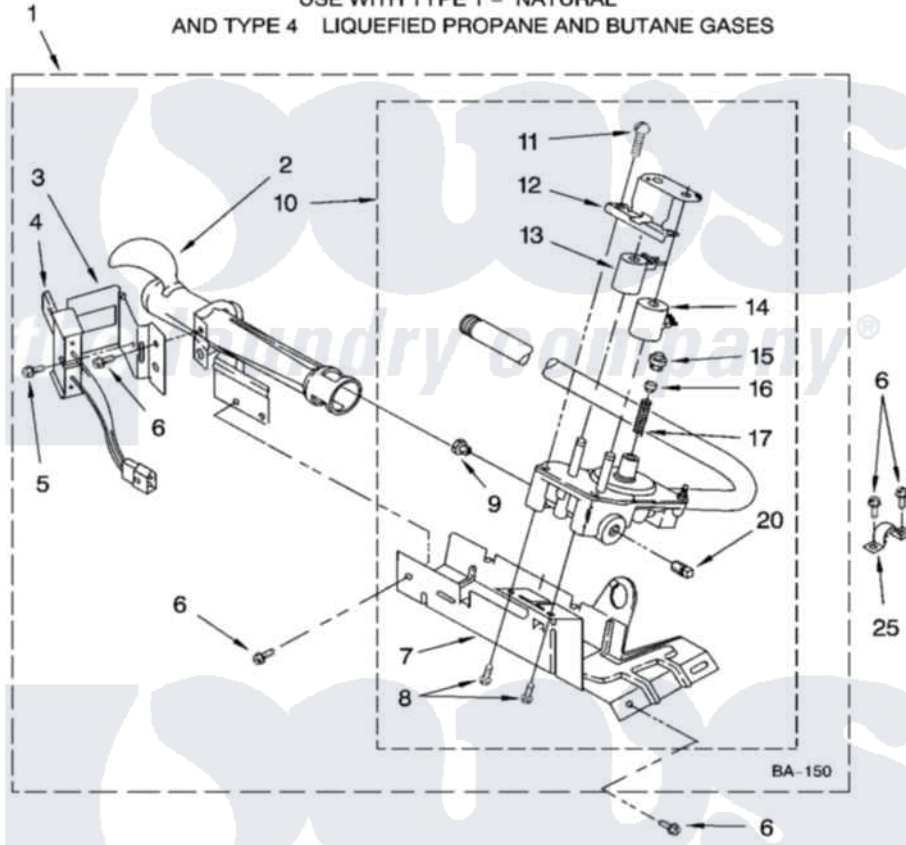

Whirlpool WGD5200TQ0 03 - 8318272 BURNER ASSEMBLY

8318272 BURNER ASSEMBLY

For Model: WGD5200TQ0
(Designer White)

USE WITH TYPE 1 - NATURAL
AND TYPE 4 LIQUEFIED PROPANE AND BUTANE GASES

W10131173

5

Whirlpool Residential Whirlpool WGD5200TQ0 Dryer Parts Parts Diagram 03 - 8318272 BURNER ASSEMBLY
Click on the part number to view part

Item	Original Part Number	Replaced By	Status	Part Description
1	8318272	W10465748		Burner-Gas
2	688617	693140		Burner
3	694298			Bracket, Ignitor
4	686590	279311		Ignitor
5	3393909			Screw, 8-32 X 7/8
6	343641	681414		Screw, 10AB X 1/2
7	693986			Base, Burner
8	3387057			Screw, 10-16 X 1/2 Orifice, Burner
9	234826			Orifice, Burner Type 1
"	229742			Orifice, Burner
"	234868			Orifice, Burner
10	8318277	W10337269		Valve-Gas
11	694421			Screw, Bracket Mounting
12	694538			Bracket, Shunt
13	694540			Coil, 60 Hz
14	694539			Coil, 60 Hz

15	694424		Leak, Limiter
16	694423		Screw, Regulator Adjustment
17	694422		Spring, Regulator
20	239822	W10295523	Plug, Pipe
25	341029		Clamp, Pipe Door Spring
"	BLANK	Not Available	Following Parts Not Illustrated
"	694572	49572A	Conversion Kit To Type L.p.g.f