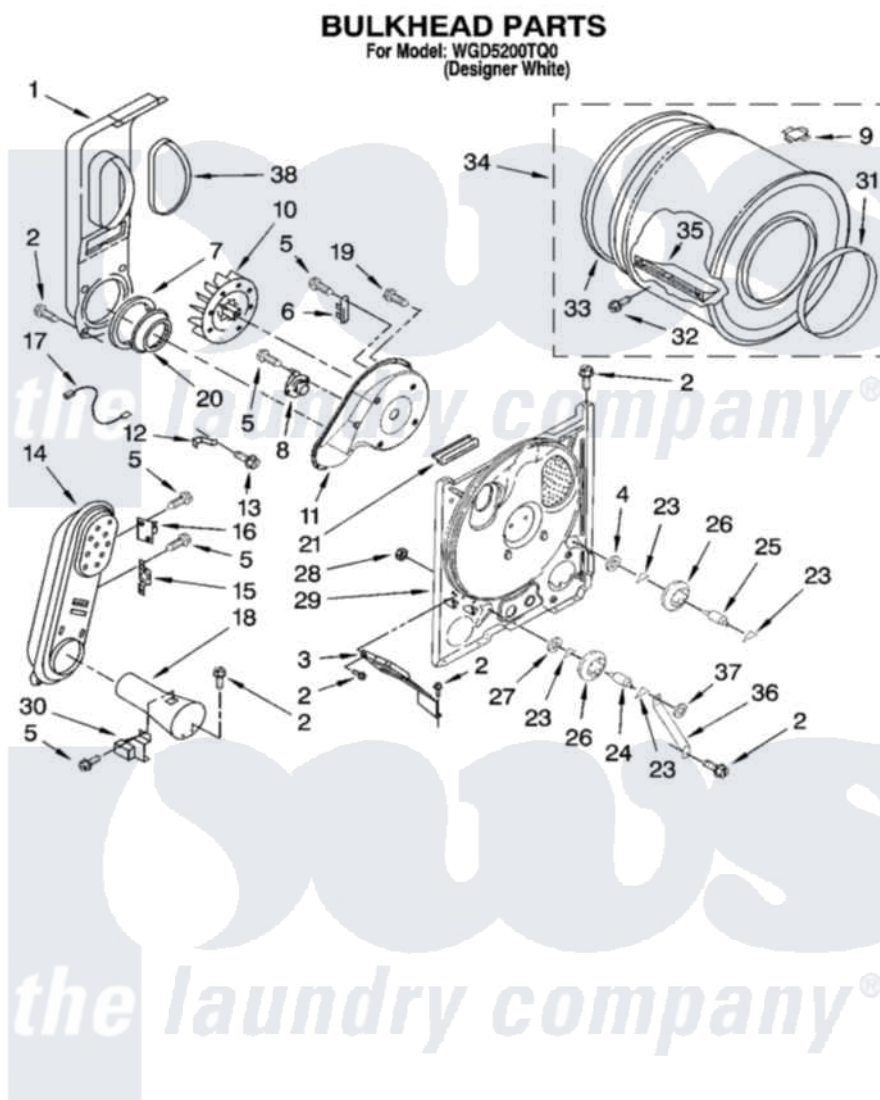

**Whirlpool WGD5200TQ0 04 - BULKHEAD PARTS, OPTIONAL PARTS
(NOT INCLUDED)**

W10131173

7

Whirlpool [Residential Whirlpool WGD5200TQ0 Dryer Parts](#) Parts Diagram 04 - BULKHEAD PARTS, OPTIONAL PARTS
(NOT INCLUDED)

[Click on the part number to view part](#)

Item	Original Part Number	Replaced By	Status	Part Description
1	694283	279505		Chute
2	343641	681414		Screw, 10AB X 1/2
3	3406022			Bracket, Bulkhead
4	3388703			Washer, Support
5	90767			Screw, 8A X 3/8 HeX Washer Head Tapping
6	3392519			Thermal Limiter
7	347139			Seal, Lint Chute
8	3387134			Thermostat, Internal-Bias
9	8066086			Plug, Drum Hole
10	694089			Wheel, Blower
11	8577230			Housing, Blower
12	3398161			CLIP
13	489463			Screw, 8-18 X 1/16
14	8530285	279980		Box

15	3403140		Thermostat, High-Limit 205F
16	280010		Kit, Thermal Cut-Off
17	3401707		Jumper, Tco-High Limit
18	8066048		Funnel, Burner
19	3390647	488729	Screw
20	696302		Shield, Exhaust
21	3392247	686889	Pad
23	690997		Washer, Thrust
24	3399506	W10359270	Shaft, Drum Roller Threads
25	3399507	W10359269	Shaft, Drum Roller Threads
26	3397590	349241T	Support
27	348197		Washer, Support
28	3359452		Nut, Lock
29	8529955	279793	Bulkhead
30	338906		Radiant, Sensor
31	3394509		Ring, Bearing
32	W10109200		Screw, Baffle Mounting
33	8066085	239087	Seal
34	3396777	697760	Drum
35	342847		Baffle, Drum
36	3976435		Bracket, Support
37	90296		Nut, Push On
38	339956		Seal, Air Duct To Bulkhead
	BLANK	Not Available	ACCESSORY PARTS
"	279948	4392065	Kit, Dryer Repair
"	8522199		Accessory Parts
"	346764		Kit, Hold Down
"	689790		Dry Rack
"	72017		Paint, Touch-Up
"	350930		Paint, Pressurized Spray B
"	350938		Paint, Pressurized Spray B
"	799344		Paint, Touch-Up)