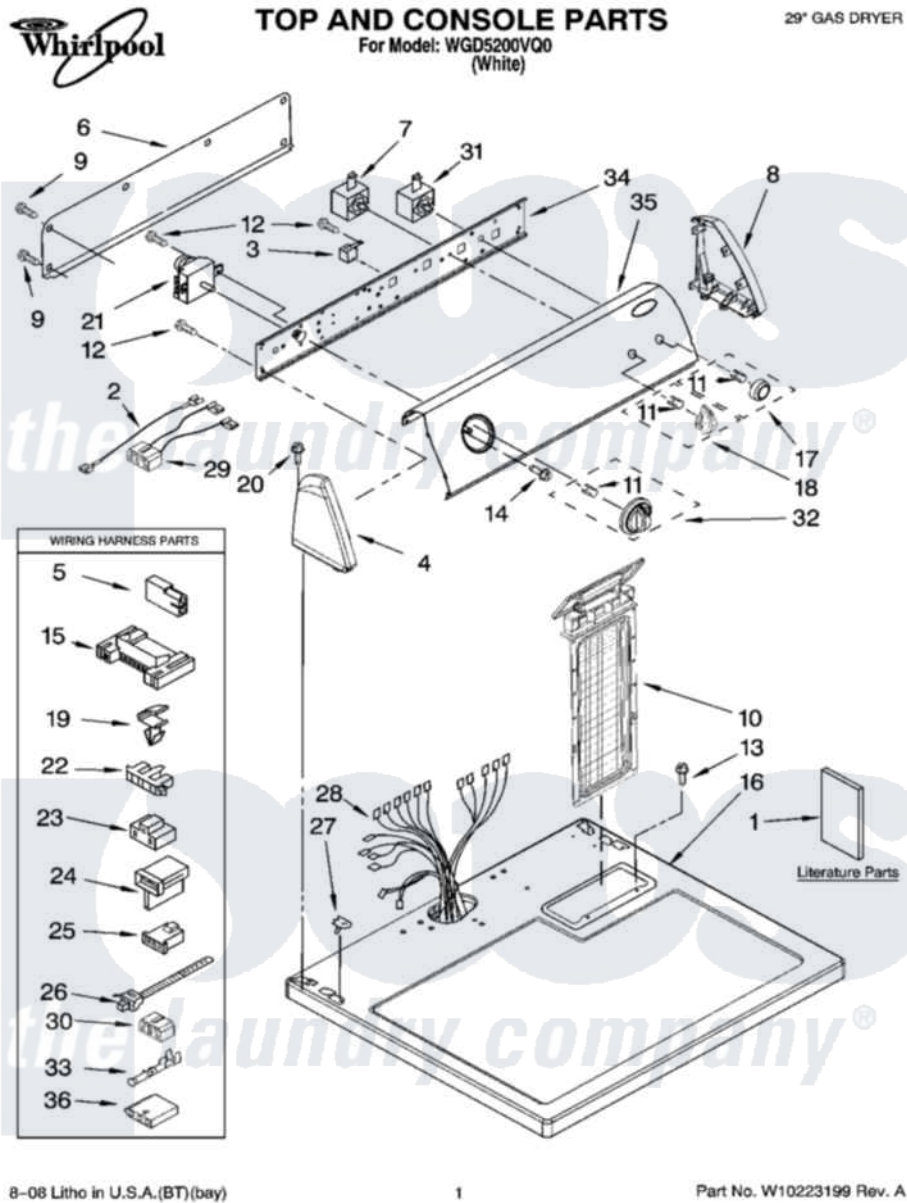

Whirlpool WGD5200VQ0 01 - TOP AND CONSOLE PARTS

8-08 Litho in U.S.A.(BT)(bay)

1

Part No. W10223199 Rev. A

Whirlpool Residential Whirlpool WGD5200VQ0 Dryer Parts Parts Diagram 01 - TOP AND CONSOLE PARTS
 Click on the part number to view part

| | | | |
|----|---------------------------|-------------------------|---|
| 11 | 8536939 | | Clip, Knob |
| 12 | 8533971 | 90767 | Screw, 8A X 3/8 HeX Washer Head Tapping |
| 13 | 688983 | 487240 | Screw, For Mtg. Service Capacitor |
| 14 | 8533951 | 3400859 | Screw, Grounding |
| 15 | 3395683 | | Receptacle, Multi-Terminal |
| 16 | 8557930 | 8563985 | Top |
| 17 | 8566073 | | Knob, Push-To-Start |
| 18 | 8565944 | | Knob, Control |
| 19 | 3394427 | | Clip-Harness |
| 20 | 388326 | | Screw, 8-18 X 1.25 |
| 21 | 8299765 | | Timer Assembly |
| 22 | 3397269 | | Connector, Timer |
| 23 | 3401144 | | Connector |
| 24 | 3403499 | | Connector, 2-Postion |
| 25 | 3403498 | | Connector, 3-Position |
| 26 | 3391249 | | Cable Tie, Push Mount |
| 27 | 357213 | | Nut, Push-In |
| 28 | 8299879 | | Harness, Wiring |
| 29 | 3976562 | | Jumper, Wire |
| 30 | 3347243 | | Block, Disconnect |
| 31 | 3398095 | | Switch, Push-To-Start |
| 32 | 8566061 | | Timer Knob Assembly |
| 33 | 94614 | | Terminal |
| 34 | 8544895 | | Bracket, Control |
| 35 | W10167872 | | Panel, Control |
| 36 | 3936144 | | Do-It-Yourself Repair Manuals |