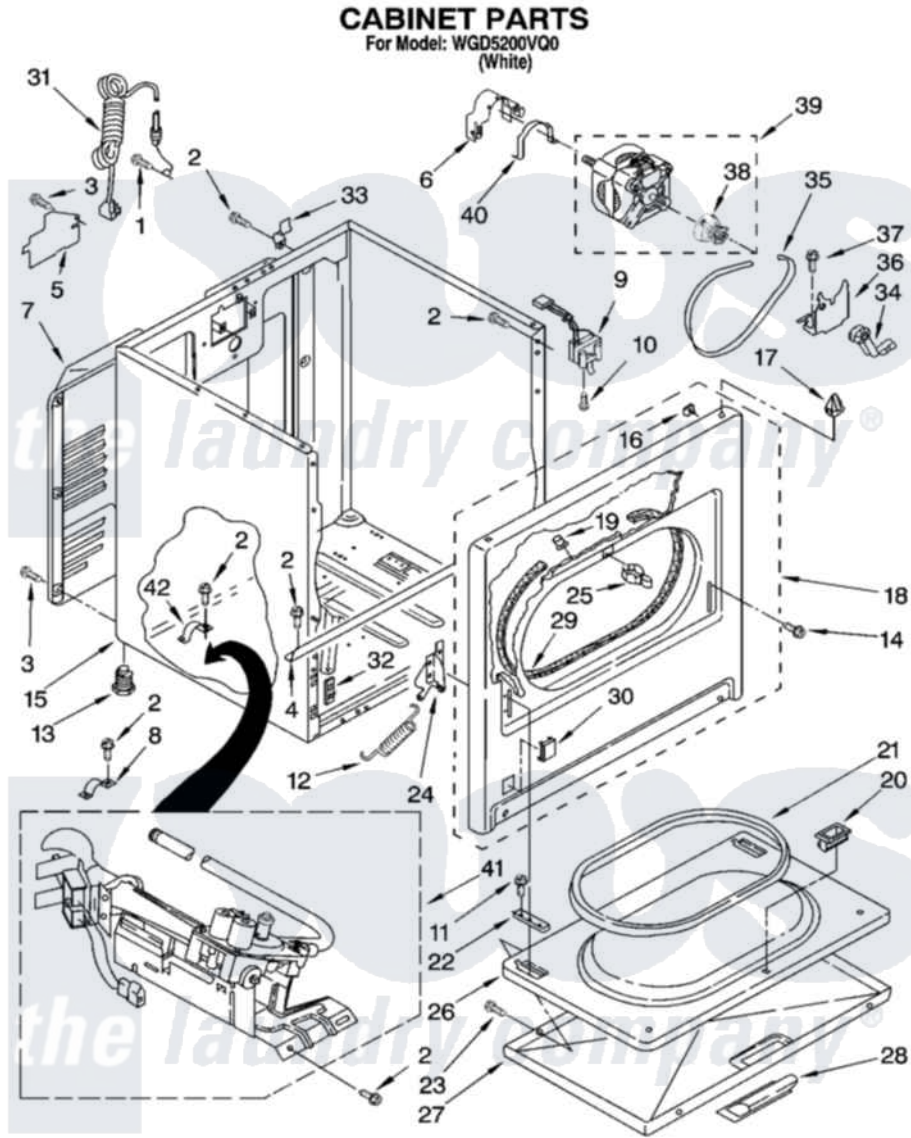

# Whirlpool WGD5200VQ0 02 - CABINET PARTS

W10223199

3

Whirlpool [Residential Whirlpool WGD5200VQ0 Dryer Parts](#) Parts Diagram 02 - CABINET PARTS  
Click on the part number to view part

Item	Original Part Number	Replaced By	Status	Part Description
1	697776	<a href="#">4331106</a>		Screw, No.10-32 X 7/16
2	343641	<a href="#">681414</a>		Screw, 10AB X 1/2
3	<a href="#">693995</a>			Screw, Hex Head
4	<a href="#">8541400</a>			Bracket, Cabinet
5	<a href="#">3396795</a>			Cover, Terminal Block
6	<a href="#">3404162</a>			Clamp, Motor
7	3396805	<a href="#">280043</a>		Panel-Rear
8	<a href="#">3980175</a>			Clamp, Elbow
9	<a href="#">3406107</a>			Door Switch Assembly
10	697773	<a href="#">3395530</a>		Screw
11	3357011	<a href="#">308685</a>		Side Trim )
12	<a href="#">W10041960</a>			Spring, Door
13	3392100	<a href="#">49621</a>		Feet-Leveling
"	<a href="#">279810</a>			Foot-Optional
14	342043	<a href="#">486146</a>		Screw
15	8530603	<a href="#">8533643</a>		Cabinet