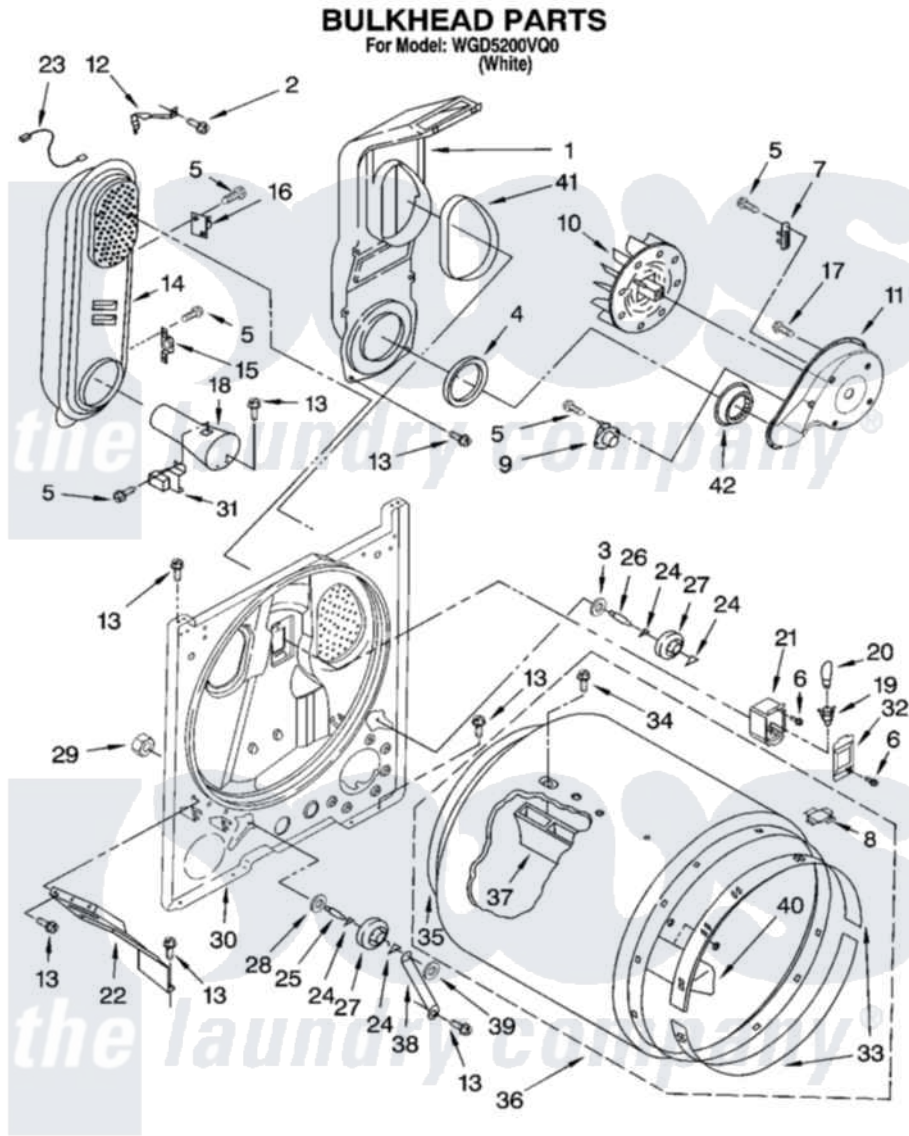

Whirlpool WGD5200VQ0 03 - BULKHEAD PARTS

W10223199

5

Whirlpool [Residential Whirlpool WGD5200VQ0 Dryer Parts](#) Parts Diagram 03 - BULKHEAD PARTS
Click on the part number to view part

Item	Original Part Number	Replaced By	Status	Part Description
1	348368			Lint Chute Assembly
2	489463			Screw, 8-18 X 1/16
3	3388703			Washer, Support
4	347139			Seal, Lint Chute
5	90767			Screw, 8A X 3/8 HeX Washer Head Tapping
6	487909	488729		Screw
7	3392519			Thermal Limiter
8	8066086			Plug, Drum Hole
9	3387134			Thermostat, Internal-Bias
10	694089			Wheel, Blower
11	8577230			Housing, Blower
12	3398161			CLIP
13	343641	681414		Screw, 10AB X 1/2
14	8530285	279980		Box
15	3403140			Thermostat, High-Limit 205F
16	280010			Kit, Thermal Cut-Off

17	3390647	488729	Screw
18	8066049		Funnel, Burner Light
19	W10136369		Socket, Drum Light Assembly
20	3406124	22002263	Lamp
21	3977373		Bracket, Drum Light
22	3406022		Bracket, Bulkhead
23	3401707		Jumper, Tco-High Limit
24	690997		Washer, Thrust
25	3399506	W10359270	Shaft, Drum Roller Threads
26	3399507	W10359269	Shaft, Drum Roller Threads
27	3397590	349241T	Support
28	348197		Washer, Support
29	3359452		Nut, Lock
30	3403413		Bulkhead
31	338906		Radiant, Sensor
32	3402841	8532165	Lens, Drum Light
33	692526	279441	BeaRng-Rng
34	W10109200		Screw, Baffle Mounting
35	3406130	279857	Seal
36	695587		Drum Assembly
37	692490		Baffle, Drum
38	3976434		Bracket, Support Shaft
39	90296		Nut, Push On
40	3403636		Baffle, Drum
41	339956		Seal, Air Duct To Bulkhead
42	696302		Shield, Exhaust