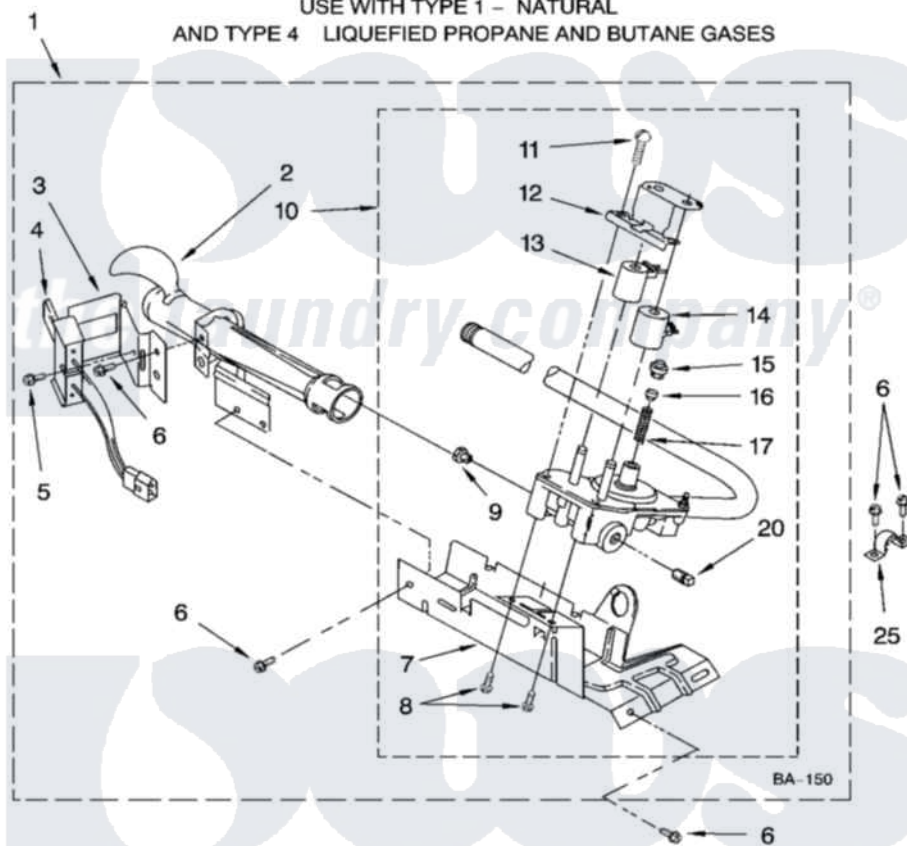

Whirlpool WGD5200VQ0 04 - 8318272 BURNER ASSEMBLY, OPTIONAL PARTS (NOT INCLUDED)

8318272 BURNER ASSEMBLY

For Model: WGD5200VQ0
(White)

USE WITH TYPE 1 - NATURAL
AND TYPE 4 LIQUEFIED PROPANE AND BUTANE GASES

W10223199

7

Whirlpool [Residential Whirlpool WGD5200VQ0 Dryer Parts](#) Parts Diagram 04 - 8318272 BURNER ASSEMBLY, OPTIONAL PARTS (NOT INCLUDED).
Click on the part number to view part

Item	Original Part Number	Replaced By	Status	Part Description
1	8318272	W10465748		Burner-Gas
2	688617	693140		Burner
3	694298			Bracket, Ignitor
4	686590	279311		Ignitor
5	3393909			Screw, 8-32 X 7/8
6	343641	681414		Screw, 10AB X 1/2
7	693986			Base, Burner
8	3387057			Screw, 10-16 X 1/2 Orifice, Burner
9	234826			Orifice, Burner Type 1
"	229742			Orifice, Burner
"	234868			Orifice, Burner
10	8318277	W10337269		Valve-Gas
11	694421			Screw, Bracket Mounting
12	694538			Bracket, Shunt