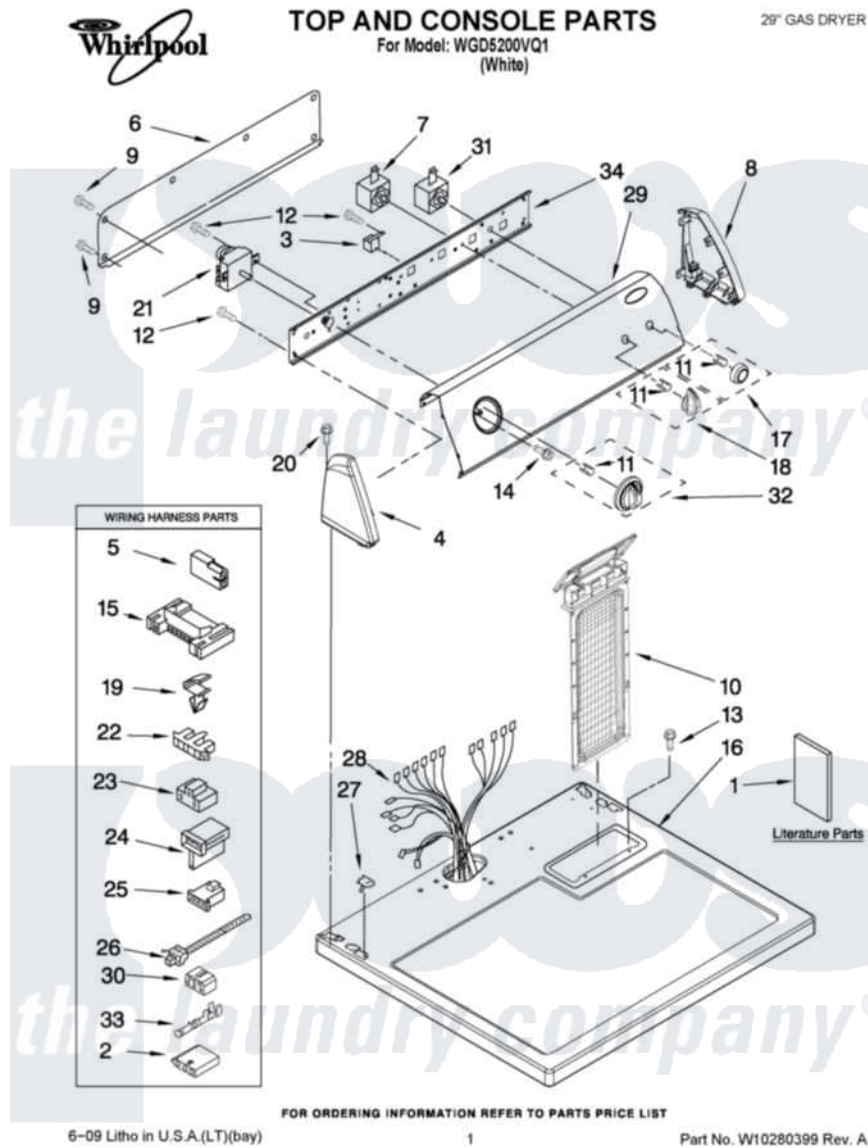

# Whirlpool WGD5200VQ1 01 - TOP AND CONSOLE PARTS

Whirlpool Residential Whirlpool WGD5200VQ1 Dryer Parts Parts Diagram 01 - TOP AND CONSOLE PARTS  
[Click on the part number to view part](#)

Item	Original Part Number	Replaced By	Status	Part Description
1	W10150630		Not Available	LITERATURE PARTS INSTRUCTIONS, INSTALLATION
"	W10150610		Not Available	Use & Care Guide
"	W10185985		Not Available	Wiring Diagram
"	W10042960		Not Available	Sheet, Cycle Feature
2	<a href="#">3936144</a>			Do-It-Yourself Repair Manuals
3	<a href="#">694419</a>			Mini-Buzzer
4	8271365	<a href="#">279962</a>		Endcap
5	<a href="#">717252</a>			Receptacle, Terminal
6	<a href="#">8274261</a>			Do-It-Yourself Repair Manuals
7	<a href="#">3399640</a>			Switch, Rotary
8	8271359	<a href="#">279962</a>		Endcap
9	<a href="#">693995</a>			Screw, Hex Head
10	<a href="#">8557857</a>			Screen, Lint
11	<a href="#">8536939</a>			Clip, Knob
12	8533071	<a href="#">00767</a>		Screw, 8A X 3/8 HeX Washer