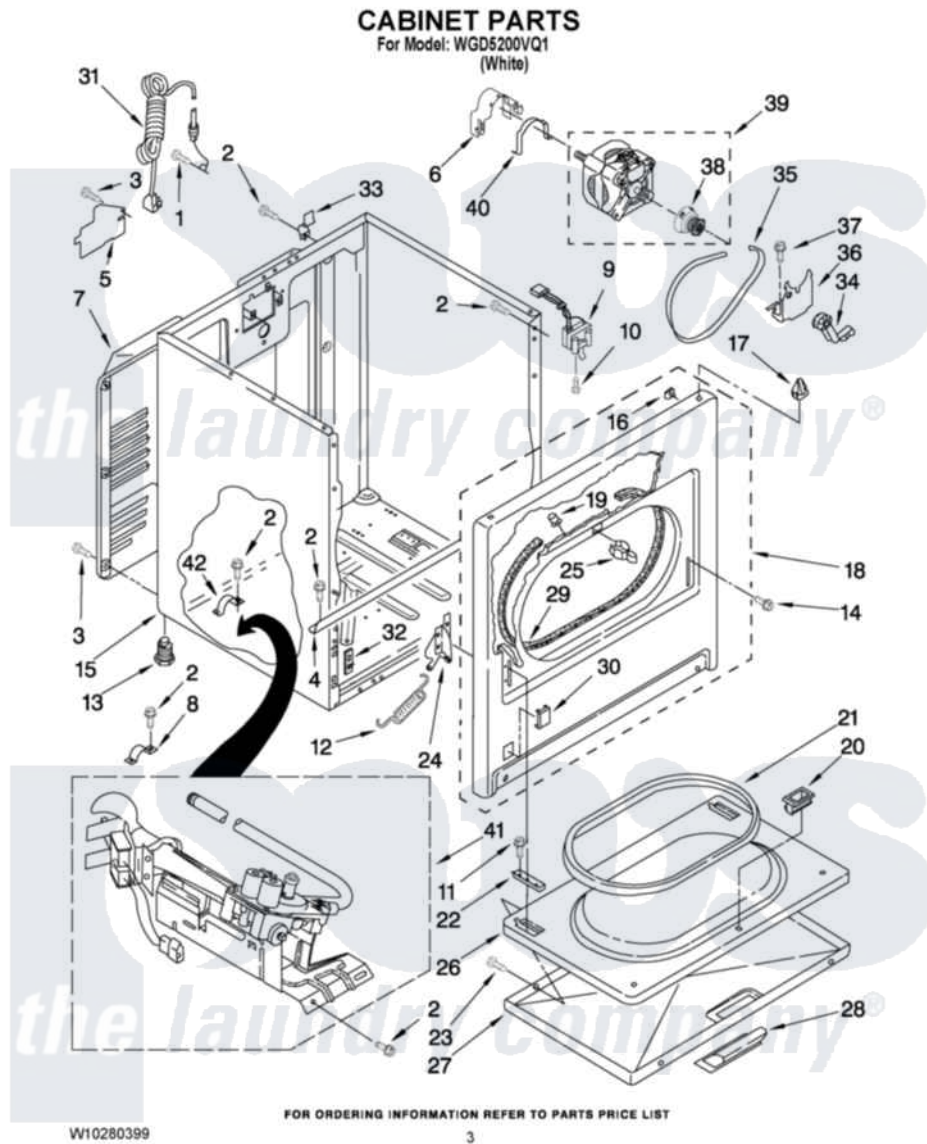

Whirlpool WGD5200VQ1 02 - CABINET PARTS

Whirlpool [Residential Whirlpool WGD5200VQ1 Dryer Parts](#) Parts Diagram 02 - CABINET PARTS
Click on the part number to view part

Item	Original Part Number	Replaced By	Status	Part Description
1	697776	4331106		Screw, No.10-32 X 7/16
2	3390631			Screw, 10-16 X 3/8
3	693995			Screw, Hex Head
4	8541400			Bracket, Cabinet
5	3396795			Cover, Terminal Block
6	3404162			Clamp, Motor
7	3396805	280043		Panel-Rear
8	3980175			Clamp, Elbow
9	3406107			Door Switch Assembly
10	697773	3395530		Screw
11	3357011	308685		Side Trim)
12	W10041960			Spring, Door
13	3392100	49621		Feet-Leveling
"	279810			Foot-Optional
14	342043	486146		Screw
15	8530603	8533643		Cabinet

16	98234		Clip, U-Bend
17	690363	18776	Lock, Front Top
18	3395197	279740	Panel
19	685203	279220	Clip
20	3389441		Door Catch Assembly
21	3390731		Seal, Door
22	337189		Clip, Hinge
23	694091		Trim, Side Right Hand
24	8066056		Hinge, Door
"	8066057		Hinge, Door
25	696144	279570	Latch
26	695737		Door, Rear
27	3393549		Door, Front
28	W10095180		Handle, Door
29	3406129		Seal And Bearing Assembly
30	3394975		Plug, Front Panel
31	344020	3401402	Cord, Power
32	3394083		Clip, Front Panel
33	8066217		Hinge, Top
34	691366		Idler And Pulley Assembly
35	W10131364	341241	Belt
36	348780		Base, Motor
37	3400500		Bolt, 3405245 5/16-18 X 3/4
38	8066184		Pulley, Motor
39	W10194250	279827	Motor-Drve
40	W10121316		Plug, Multivent
41	8318272	W10465748	Burner-Gas
42	341029		Clamp, Pipe Door Spring