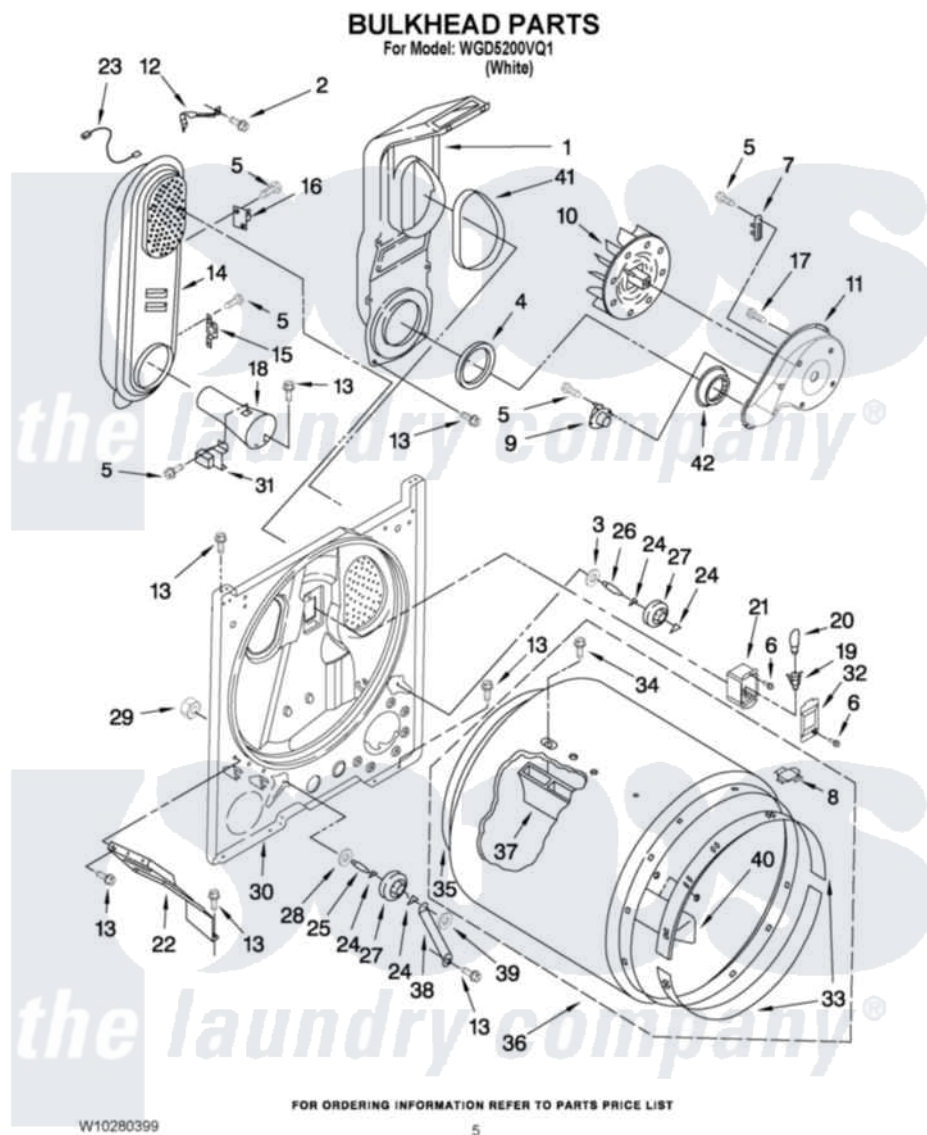

Whirlpool WGD5200VQ1 03 - BULKHEAD PARTS

Whirlpool [Residential Whirlpool WGD5200VQ1 Dryer Parts](#) Parts Diagram 03 - BULKHEAD PARTS
Click on the part number to view part

Item	Original Part Number	Replaced By	Status	Part Description
1	348368			Lint Chute Assembly
2	489463			Screw, 8-18 X 1/16
3	3388703			Washer, Support
4	347139			Seal, Lint Chute
5	90767			Screw, 8A X 3/8 HeX Washer Head Tapping
6	487909	488729		Screw
7	3392519			Thermal Limiter
8	8066086			Plug, Drum Hole
9	3387134			Thermostat, Internal-Bias
10	694089			Wheel, Blower
11	8577230			Housing, Blower
12	3398161			CLIP
13	3390631			Screw, 10-16 X 3/8
14	8530285	279980		Box
15	3403140			Thermostat, High-Limit 205F
16	280010			Kit, Thermal Cut-Off

17	3390647	488729	Screw
18	8066049		Funnel, Burner Light
19	W10136369		Socket, Drum Light Assembly
20	3406124	22002263	Lamp
21	3977373		Bracket, Drum Light
22	3406022		Bracket, Bulkhead
23	3401707		Jumper, Tco-High Limit
24	690997		Washer, Thrust
25	3399506	W10359270	Shaft, Drum Roller Threads
26	3399507	W10359269	Shaft, Drum Roller Threads
27	3397590	349241T	Support
28	348197		Washer, Support
29	3359452		Nut, Lock
30	3403413		Bulkhead
31	338906		Radiant, Sensor
32	3402841	8532165	Lens, Drum Light
33	692526	279441	BeaRng-Rng
34	W10219342		Screw, Baffle Mounting
35	3406130	279857	Seal
36	695587		Drum Assembly
37	692490		Baffle, Drum
38	3976434		Bracket, Support Shaft
39	90296		Nut, Push On
40	3403636		Baffle, Drum
41	339956		Seal, Air Duct To Bulkhead
42	696302		Shield, Exhaust