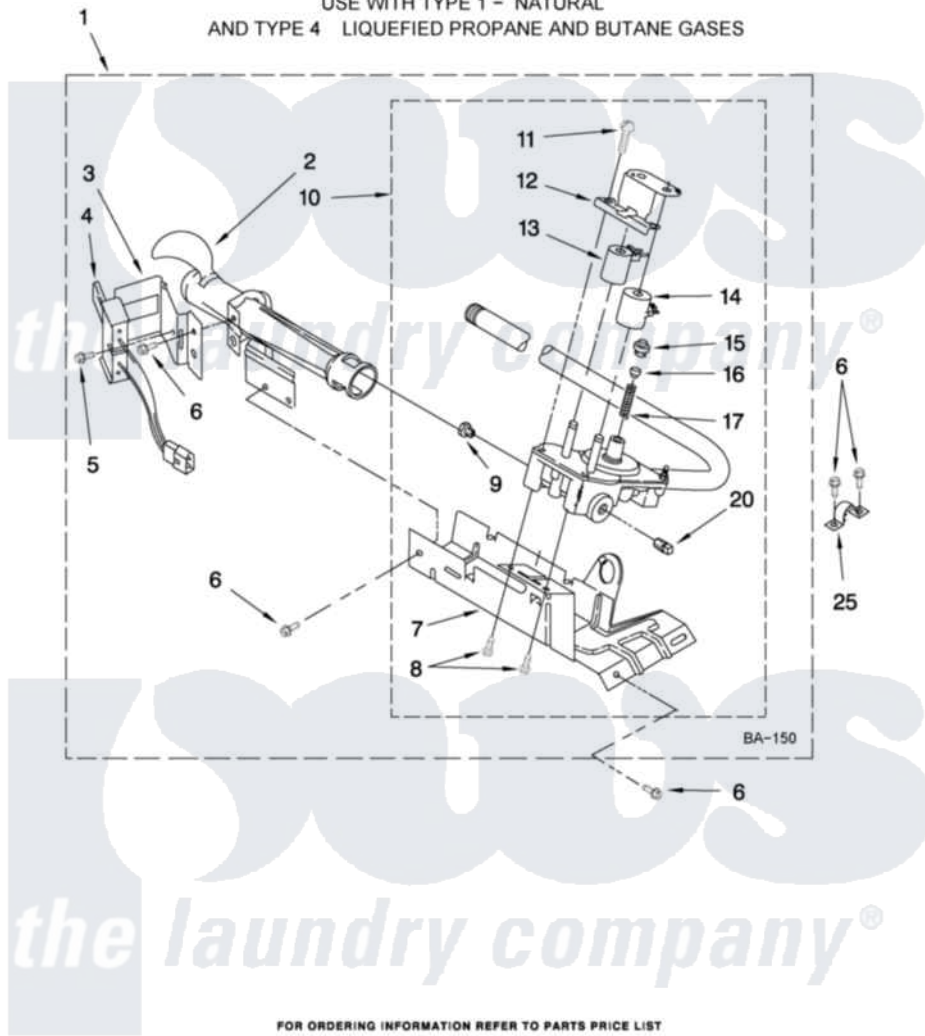

# Whirlpool WGD5200VQ1 04 - 8318272 BURNER ASSEMBLY

## 8318272 BURNER ASSEMBLY

For Model: WGD5200VQ1  
(White)

USE WITH TYPE 1 - NATURAL  
AND TYPE 4 LIQUEFIED PROPANE AND BUTANE GASES

W10280399

FOR ORDERING INFORMATION REFER TO PARTS PRICE LIST

7

Whirlpool Residential Whirlpool WGD5200VQ1 Dryer Parts Parts Diagram 04 - 8318272 BURNER ASSEMBLY  
Click on the part number to view part

Item	Original Part Number	Replaced By	Status	Part Description
1	8318272	<a href="#">W10465748</a>		Burner-Gas
2	688617	<a href="#">693140</a>		Burner
3	<a href="#">694298</a>			Bracket, Ignitor
4	686590	<a href="#">279311</a>		Ignitor
5	<a href="#">3393909</a>			Screw, 8-32 X 7/8
6	343641	<a href="#">681414</a>		Screw, 10AB X 1/2
7	693986			Base, Burner
8	<a href="#">3387057</a>			Screw, 10-16 X 1/2 Orifice, Burner
9	<a href="#">234826</a>			Orifice, Burner Type 1
"	<a href="#">229742</a>			Orifice, Burner
"	<a href="#">234868</a>			Orifice, Burner
10	8318277	<a href="#">W10337269</a>		Valve-Gas
11	<a href="#">694421</a>			Screw, Bracket Mounting
12	<a href="#">694538</a>			Bracket, Shunt
13	<a href="#">694540</a>			Coil, 60 Hz
14	<a href="#">694539</a>			Coil, 60 Hz