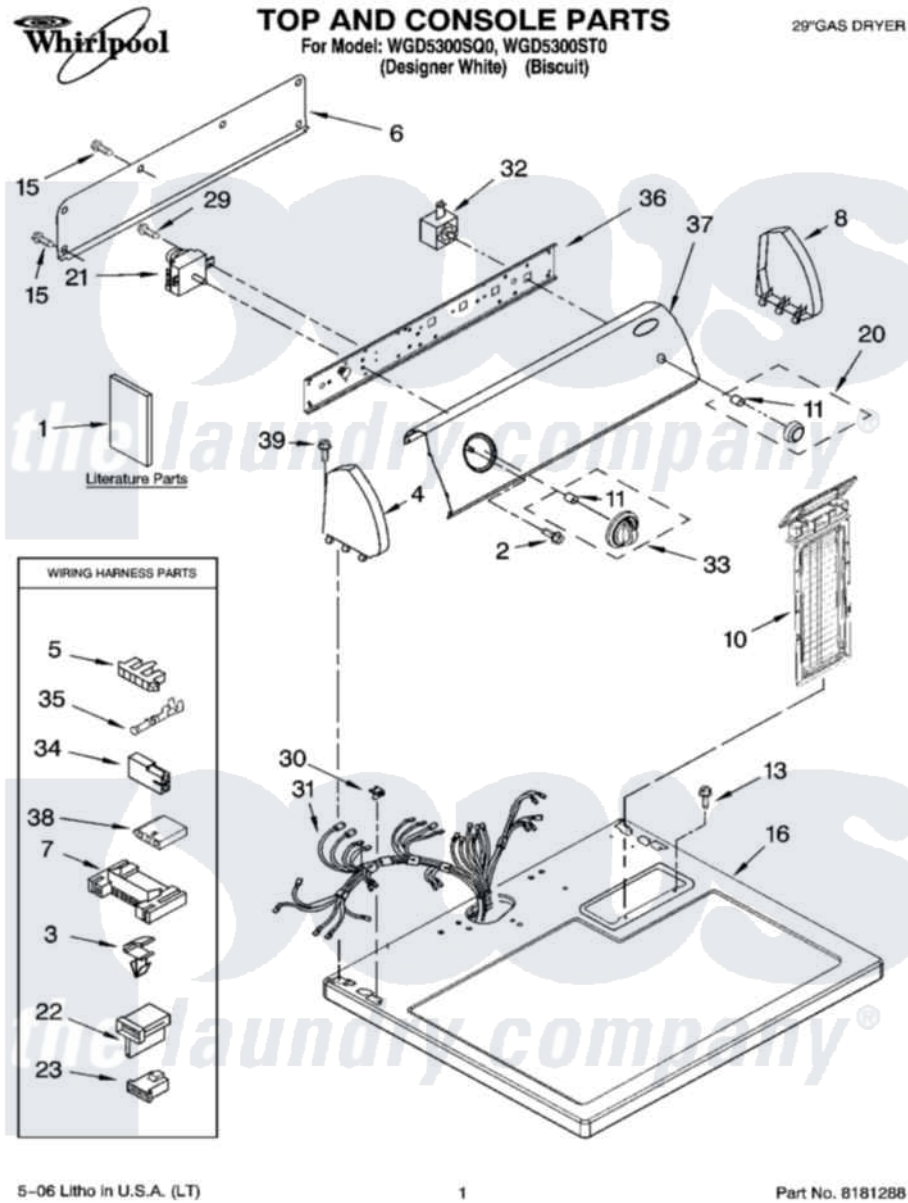

Whirlpool WGD5300SQ0 01 - TOP AND CONSOLE PARTS

5-06 Litho in U.S.A. (LT)

1

Part No. 8181288

Whirlpool [Residential Whirlpool WGD5300SQ0 Dryer Parts](#) Parts Diagram 01 - TOP AND CONSOLE PARTS
 Click on the part number to view part

Item	Original Part Number	Replaced By	Status	Part Description
1	8562582		Not Available	Instructions, Installation
"	W10042960		Not Available	Sheet, Cycle Feature
"	8578183		Not Available	Use And Care Guide
"	8528187			Wiring Diagram
"	BLANK		Not Available	Following May Be Purchased DO-IT-YOURSELF REPAIR MANUALS
"	677818		Not Available	Manual, Do-It- Yourself Repair (Dryer)
2	8533951	3400859		Screw, Grounding
3	3394427			Clip-Harness
4	8271365	279962		Endcap
"	8271368	279965		Endcap
5	3397269			Connector, Timer
6	8274261			Do-It-Yourself Repair Manuals
7	3395683			Receptacle, Multi-Terminal
8	8271359	279962		Endcap

"	8271362	279965	Endcap
10	8557857		Screen, Lint
"	8557858		Screen, Lint
11	8536939		Clip, Knob
13	688983	487240	Screw, For Mtg. Service Capacitor
15	693995		Screw, Hex Head
16	8557930	8563985	Top
"	8557931	8563986	Top
20	8566065		Knob, Push-To-Start
"	8566068		Knob, Push-To-Start
21	3976584		Timer Assembly
22	3403499		Connector, 2-Position
23	3403498		Connector, 3-Position
29	8533971	90767	Screw, 8A X 3/8 HeX Washer Head Tapping
30	357213		Nut, Push-In
31	8299876		Harness, Wiring
32	3977456		Switch, Push-To-Start
33	8566061		Timer Knob Assembly
"	8566064		Timer Knob Assembly
34	717252		Receptacle, Terminal
35	94614		Terminal
36	8544895		Bracket, Control
37	8578844		Panel, Control
"	8579482		Panel, Control
38	3936144		Do-It-Yourself Repair Manuals
39	388326		Screw, 8-18 X 1.25