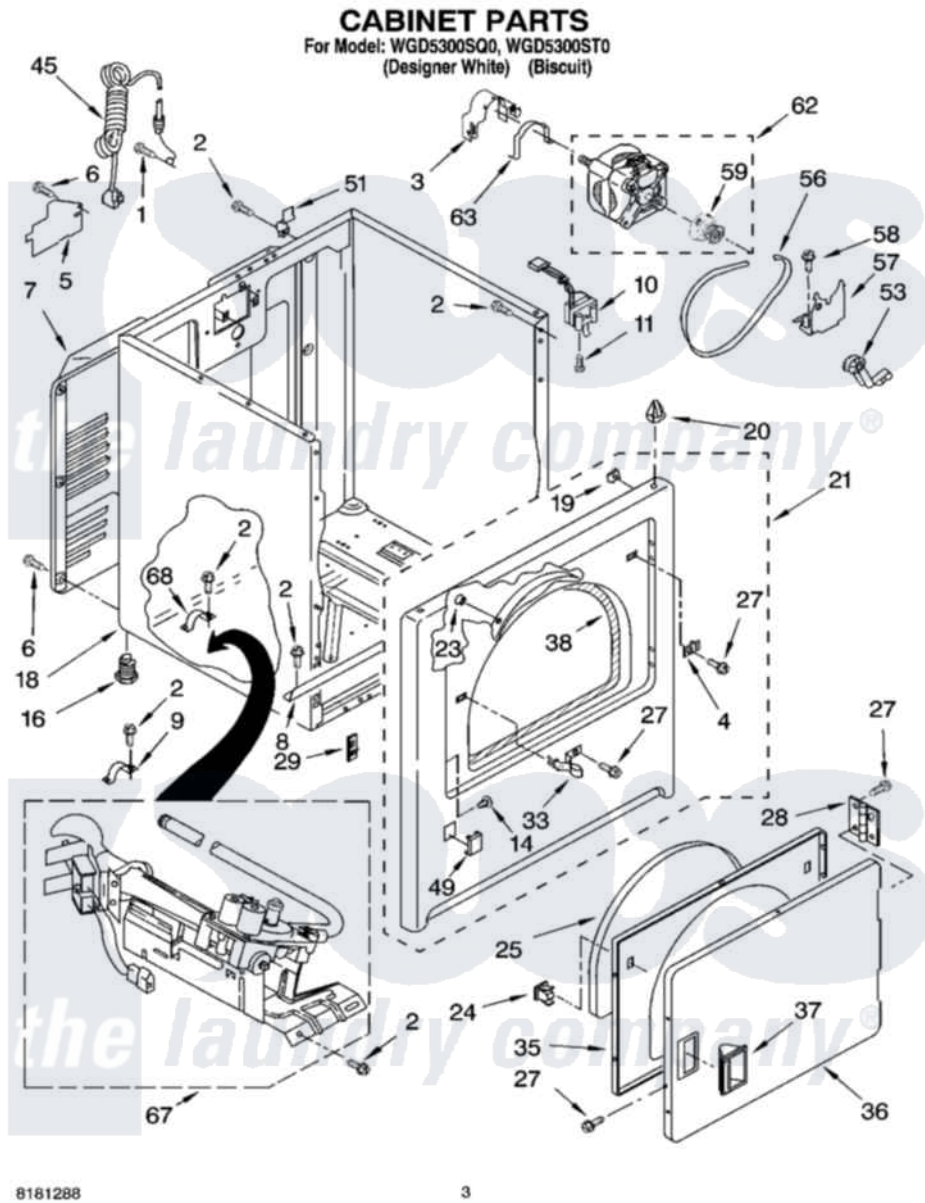

Whirlpool WGD5300SQ0 02 - CABINET PARTS

8181288

3

Whirlpool [Residential Whirlpool WGD5300SQ0 Dryer Parts](#) Parts Diagram 02 - CABINET PARTS
Click on the part number to view part

Item	Original Part Number	Replaced By	Status	Part Description
1	697776	4331106		Screw, No.10-32 X 7/16
2	343641	681414		Screw, 10AB X 1/2
3	3404162			Clamp, Motor
4	3403630			Plug, Strike Hole
"	3403632			Plug, Strike Hole
5	3396795			Cover, Terminal Block
6	693995			Screw, Hex Head
7	3396805	280043		Panel-Rear
8	8541400			Bracket, Cabinet
9	3980175			Clamp, Elbow
10	3406109	3406107		Door Switch Assembly
11	697773	3395530		Screw
14	3404413			Plug, Hinge Hole
"	3404415			Plug, Hinge Hole
16	3392100	49621		Feet-Leveling
"	279810			Foot-Optional

		Not Available	
18	N/A		Cabinet
19	98234		Clip, U-Bend
20	690363	18776	Lock, Front Top
21	3403447	279854	Panel
"	8282482	280020	Panel
23	685203	279220	Clip
24	3389441		Door Catch Assembly
25	3405246		Seal, Door Push-To-Start
27	342055	488627	Screw
28	3405514	W10362431	Hinge And Pin Assembly
29	3394083		Clip, Front Panel
33	3403431		Strike, Panel
35	3402341		Door, Inner
36	3402335		Door, Front
"	3402337		Door, Front
37	8566059		Handle, Door
"	8566071		Handle, Door
38	3406129		Seal And Bearing Assembly
45	344020	3401402	Cord, Power
49	3394975		Plug, Front Panel
"	3394978		Plug, Front Panel
51	8066217		Hinge, Top
53	691366		Idler And Pulley Assembly
56	8066065	341241	Belt
57	348780		Base, Motor
58	3400500		Bolt, 3405245 5/16-18 X 3/4
59	8066184		Pulley, Motor
62	8066206	279827	Motor-Drve
63	660658		Clamp, Motor Mounting 343481 685441
67	8318272	W10465748	Burner-Gas
68	341029		Clamp, Pipe Door Spring