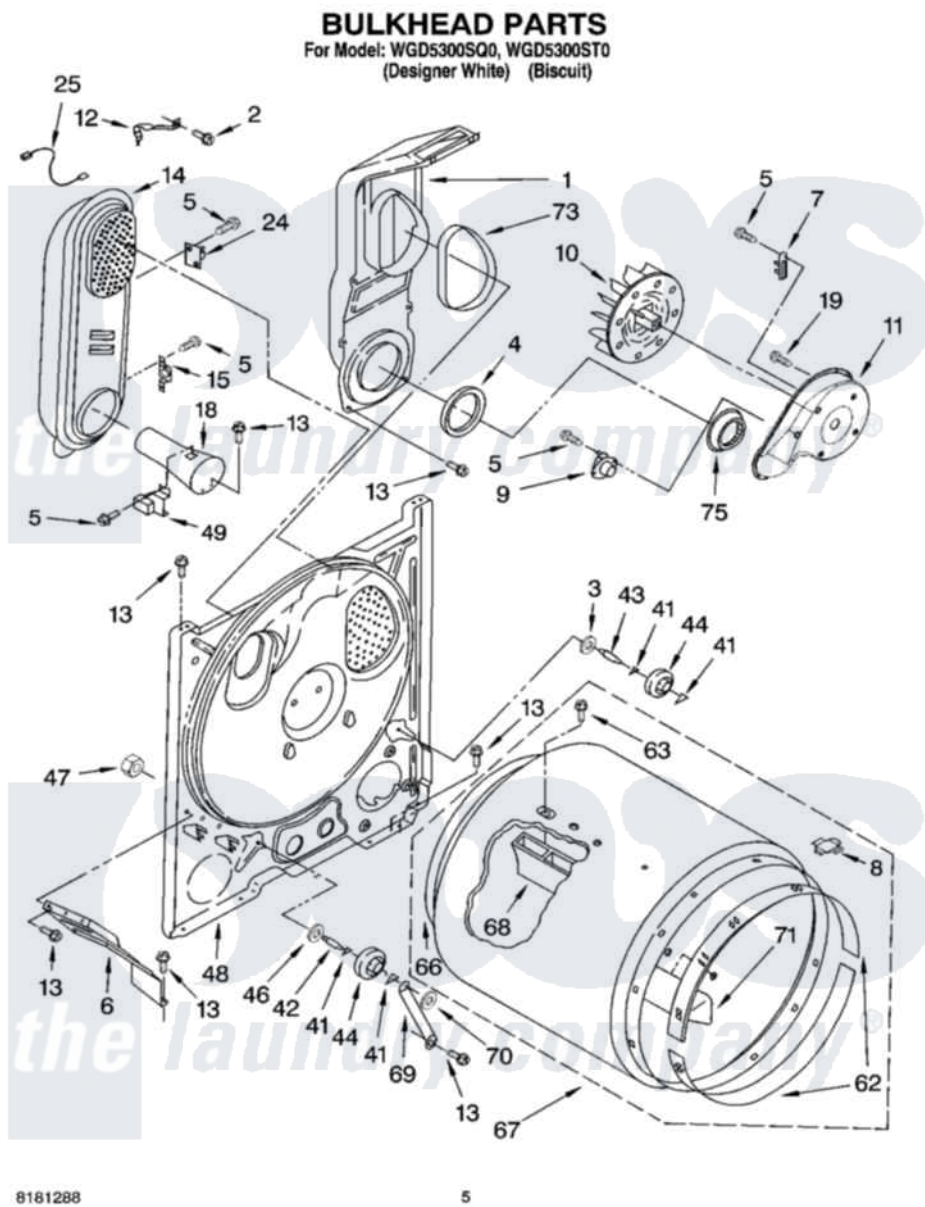

Whirlpool WGD5300SQ0 03 - BULKHEAD PARTS

Whirlpool [Residential Whirlpool WGD5300SQ0 Dryer Parts](#) Parts Diagram 03 - BULKHEAD PARTS
Click on the part number to view part

Item	Original Part Number	Replaced By	Status	Part Description
1	348368			Lint Chute Assembly
2	489463			Screw, 8-18 X 1/16
3	3388703			Washer, Support
4	347139			Seal, Lint Chute
5	90767			Screw, 8A X 3/8 HeX Washer Head Tapping
6	3406022			Bracket, Bulkhead
7	3392519			Thermal Limiter
8	8066086			Plug, Drum Hole
9	3387134			Thermostat, Internal-Bias
10	694089			Wheel, Blower
11	8577230			Housing, Blower
12	8066155			Clip, Heater Box
13	343641	681414		Screw, 10AB X 1/2
14	8530285	279980		Box
15	3403140			Thermostat, High-Limit 205F
18	8066049			Funnel, Burner Light

19	3390647	488729	Screw
24	280010		Kit, Thermal Cut-Off
25	3401707		Jumper, Tco-High Limit
41	690997		Washer, Thrust
42	3399506	W10359270	Shaft, Drum Roller Threads
43	3399507	W10359269	Shaft, Drum Roller Threads
44	3397590	349241T	Support
46	348197		Washer, Support
47	3359452		Nut, Lock
48	3403491	279796	Bulkhead
49	338906		Radiant, Sensor
62	692526	279441	BeaRng-Rng
63	97787	W10109200	Screw, Baffle Mounting
66	3406130	279857	Seal
67	695587		Drum Assembly
68	692490		Baffle, Drum
69	3976434		Bracket, Support Shaft
70	90296		Nut, Push On
71	3403636		Baffle, Drum
73	339956		Seal, Air Duct To Bulkhead
75	696302		Shield, Exhaust