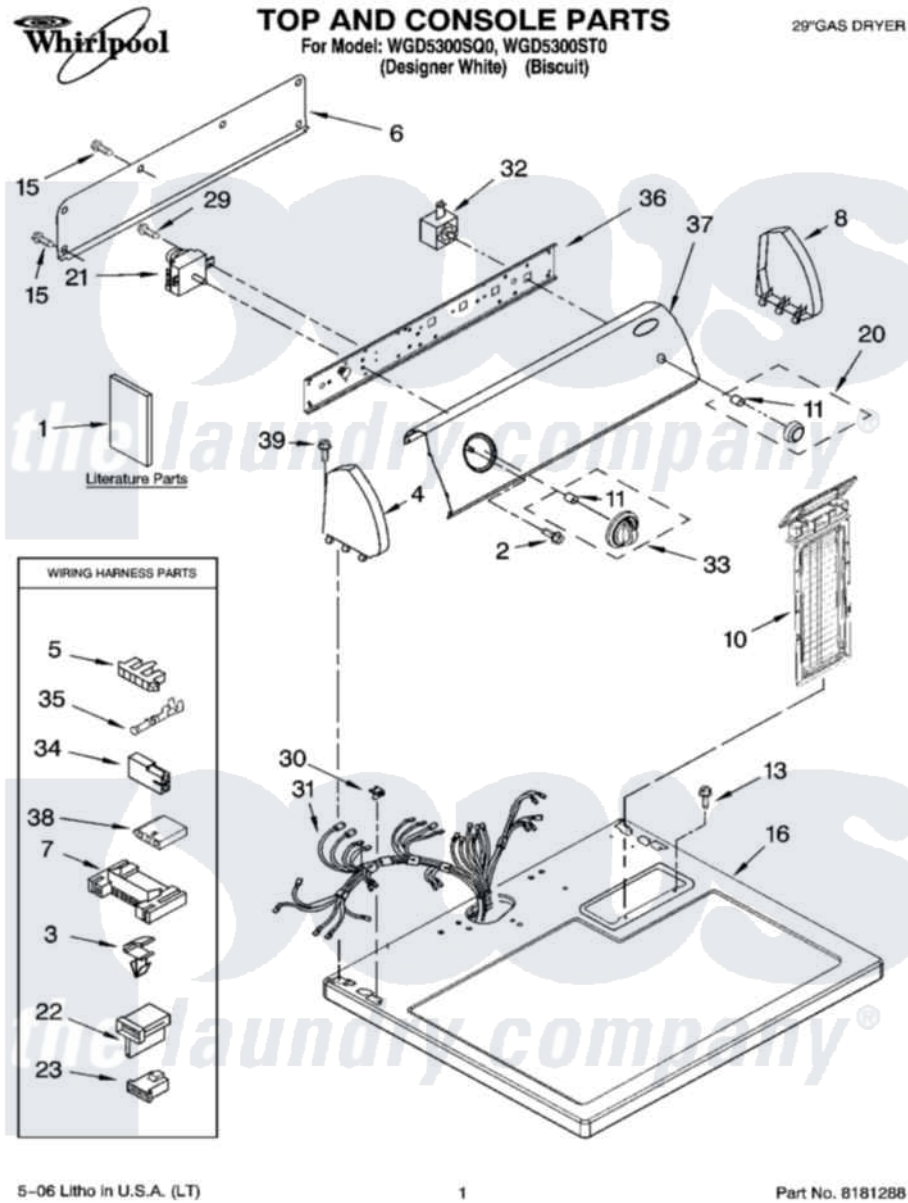

# Whirlpool WGD5300ST0 01 - TOP AND CONSOLE PARTS

5-06 Litho in U.S.A. (LT)

1

Part No. 8181288

Whirlpool Residential Whirlpool WGD5300ST0 Dryer Parts Parts Diagram 01 - TOP AND CONSOLE PARTS  
 Click on the part number to view part

"	8271362	<a href="#">279965</a>	Endcap
10	<a href="#">8557857</a>		Screen, Lint
"	<a href="#">8557858</a>		Screen, Lint
11	<a href="#">8536939</a>		Clip, Knob
13	688983	<a href="#">487240</a>	Screw, For Mtg. Service Capacitor
15	<a href="#">693995</a>		Screw, Hex Head
16	8557930	<a href="#">8563985</a>	Top
"	8557931	<a href="#">8563986</a>	Top
20	<a href="#">8566065</a>		Knob, Push-To-Start
"	<a href="#">8566068</a>		Knob, Push-To-Start
21	<a href="#">3976584</a>		Timer Assembly
22	<a href="#">3403499</a>		Connector, 2-Position
23	<a href="#">3403498</a>		Connector, 3-Position
29	8533971	<a href="#">90767</a>	Screw, 8A X 3/8 HeX Washer Head Tapping
30	<a href="#">357213</a>		Nut, Push-In
31	<a href="#">8299876</a>		Harness, Wiring
32	<a href="#">3977456</a>		Switch, Push-To-Start
33	<a href="#">8566061</a>		Timer Knob Assembly
"	<a href="#">8566064</a>		Timer Knob Assembly
34	<a href="#">717252</a>		Receptacle, Terminal
35	<a href="#">94614</a>		Terminal
36	<a href="#">8544895</a>		Bracket, Control
37	<a href="#">8578844</a>		Panel, Control
"	<a href="#">8579482</a>		Panel, Control
38	<a href="#">3936144</a>		Do-It-Yourself Repair Manuals
39	<a href="#">388326</a>		Screw, 8-18 X 1.25