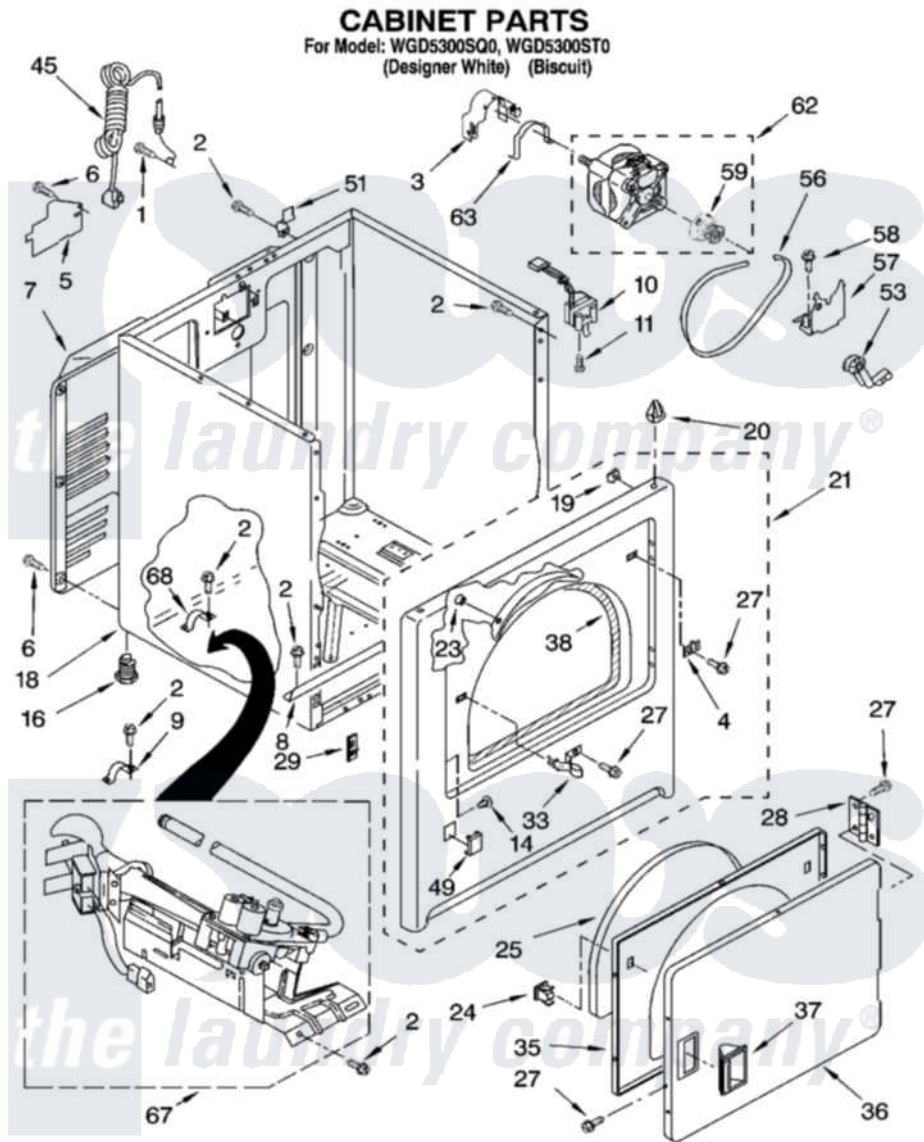

Whirlpool WGD5300ST0 02 - CABINET PARTS

8181288

3

Whirlpool Residential Whirlpool WGD5300ST0 Dryer Parts Parts Diagram 02 - CABINET PARTS
 Click on the part number to view part

Item	Original Part Number	Replaced By	Status	Part Description
1	697776	4331106		Screw, No.10-32 X 7/16
2	343641	681414		Screw, 10AB X 1/2
3	3404162			Clamp, Motor
4	3403630			Plug, Strike Hole
"	3403632			Plug, Strike Hole
5	3396795			Cover, Terminal Block
6	693995			Screw, Hex Head
7	3396805	280043		Panel-Rear
8	8541400			Bracket, Cabinet
9	3980175			Clamp, Elbow
10	3406109	3406107		Door Switch Assembly
11	697773	3395530		Screw
14	3404413			Plug, Hinge Hole
"	3404415			Plug, Hinge Hole
16	3392100	49621		Feet-Leveling
"	279810			Foot-Optional

		Not Available	
18	N/A		Cabinet
19	98234		Clip, U-Bend
20	690363	18776	Lock, Front Top
21	3403447	279854	Panel
"	8282482	280020	Panel
23	685203	279220	Clip
24	3389441		Door Catch Assembly
25	3405246		Seal, Door Push-To-Start
27	342055	488627	Screw
28	3405514	W10362431	Hinge And Pin Assembly
29	3394083		Clip, Front Panel
33	3403431		Strike, Panel
35	3402341		Door, Inner
36	3402335		Door, Front
"	3402337		Door, Front
37	8566059		Handle, Door
"	8566071		Handle, Door
38	3406129		Seal And Bearing Assembly
45	344020	3401402	Cord, Power
49	3394975		Plug, Front Panel
"	3394978		Plug, Front Panel
51	8066217		Hinge, Top
53	691366		Idler And Pulley Assembly
56	8066065	341241	Belt
57	348780		Base, Motor
58	3400500		Bolt, 3405245 5/16-18 X 3/4
59	8066184		Pulley, Motor
62	8066206	279827	Motor-Drve
63	660658		Clamp, Motor Mounting 343481 685441
67	8318272	W10465748	Burner-Gas
68	341029		Clamp, Pipe Door Spring