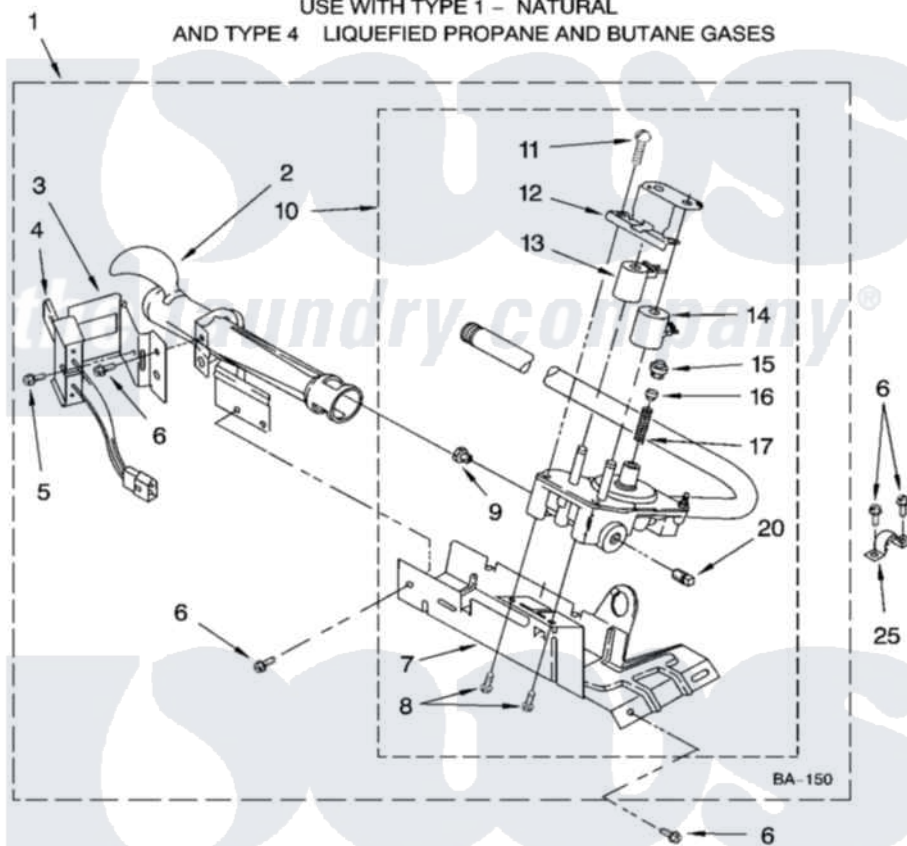

**Whirlpool WGD5300ST0 04 - 8318272 BURNER ASSEMBLY, OPTIONAL PARTS (NOT INCLUDED)**

**8318272 BURNER ASSEMBLY**

For Model: WGD5300SQ0, WGD5300ST0  
(Designer White) (Biscuit)

USE WITH TYPE 1 - NATURAL  
AND TYPE 4 LIQUEFIED PROPANE AND BUTANE GASES

*the laundry company*

8181288

7

Whirlpool [Residential Whirlpool WGD5300ST0 Dryer Parts](#) Parts Diagram 04 - 8318272 BURNER ASSEMBLY, OPTIONAL PARTS (NOT INCLUDED).  
Click on the part number to view part

Item	Original Part Number	Replaced By	Status	Part Description
1	8318272	<a href="#">W10465748</a>		Burner-Gas
2	688617	<a href="#">693140</a>		Burner
3	<a href="#">694298</a>			Bracket, Ignitor
4	686590	<a href="#">279311</a>		Ignitor
5	<a href="#">3393909</a>			Screw, 8-32 X 7/8
6	343641	<a href="#">681414</a>		Screw, 10AB X 1/2
7	693986			Base, Burner
8	<a href="#">3387057</a>			Screw, 10-16 X 1/2 Orifice, Burner
9	<a href="#">234826</a>			Orifice, Burner Type 1
"	<a href="#">229742</a>			Orifice, Burner
"	<a href="#">234868</a>			Orifice, Burner
10	8318277	<a href="#">W10337269</a>		Valve-Gas
11	<a href="#">694421</a>			Screw, Bracket Mounting
12	<a href="#">694538</a>			Bracket, Shunt