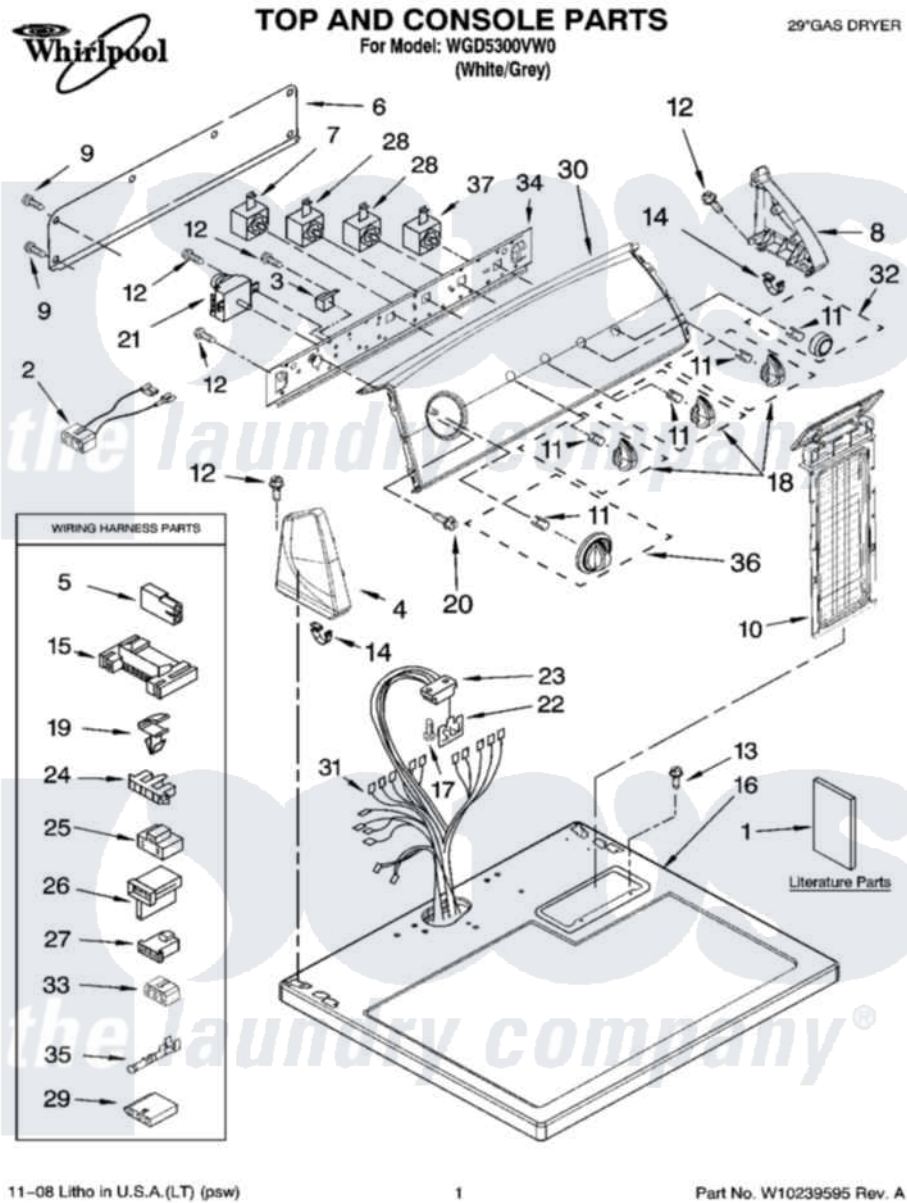

Whirlpool WGD5300VW0 01 - TOP AND CONSOLE PARTS

11-08 Litho in U.S.A.(LT) (psw)

1

Part No. W10239595 Rev. A

Whirlpool Residential Whirlpool WGD5300VW0 Dryer Parts Parts Diagram 01 - TOP AND CONSOLE PARTS

[Click on the part number to view part](#)

Item	Original Part Number	Replaced By	Status	Part Description
1	W10150630		Not Available	LITERATURE PARTS INSTRUCTIONS, INSTALLATION
"	W10042950		Not Available	Sheet, Cycle Feature
"	W10150610		Not Available	Use & Care Guide
"	8578889		Not Available	Wiring Diagram
"	BLANK		Not Available	Following May Be Purchased DO-IT-YOURSELF REPAIR MANUALS
"	677818		Not Available	Manual, Do-It- Yourself Repair (Dryer)
2	W10113080			Wire, Jumper
3	694419			Mini-Buzzer
4	8566035	8565957		Cap, End
5	717252			Receptacle, Terminal
6	8274261			Do-It-Yourself Repair Manuals
7	3405155			Switch, Temperature
8	8566032	8565954		Cap, End

9	693995		Screw, Hex Head
10	8557857		Screen, Lint
11	8536939		Clip, Knob
12	8533971	90767	Screw, 8A X 3/8 HeX Washer Head Tapping
13	688983	487240	Screw, For Mtg. Service Capacitor
14	8312709		Clip-Console
15	3395683		Receptacle, Multi-Terminal
16	8559800	8563663	Top
17	359625	487240	Screw, For Mtg. Service Capacitor
18	W10034380		Knob, Control
19	3394427		Clip-Harness
20	8533951	3400859	Screw, Grounding
21	8566184		Timer Assembly
22	8558178		Control, Electronic
23	3391885		Connector, Edge
24	3397269		Connector, Timer
25	3401144		Connector
26	3403499		Connector, 2-Position
27	3403498		Connector, 3-Position
28	3405156		Switch, Rotary
29	3936144		Do-It-Yourself Repair Manuals
30	W10206010		Panel, Control
31	8576542	W10071310	Harns-Wire
32	W10034790		Knob, Push-To-Start
33	3347243		Block, Disconnect
34	8566052		Bracket, Console
35	94614		Terminal
36	W10034750		Timer Knob Assembly
37	3398095		Switch, Push-To-Start