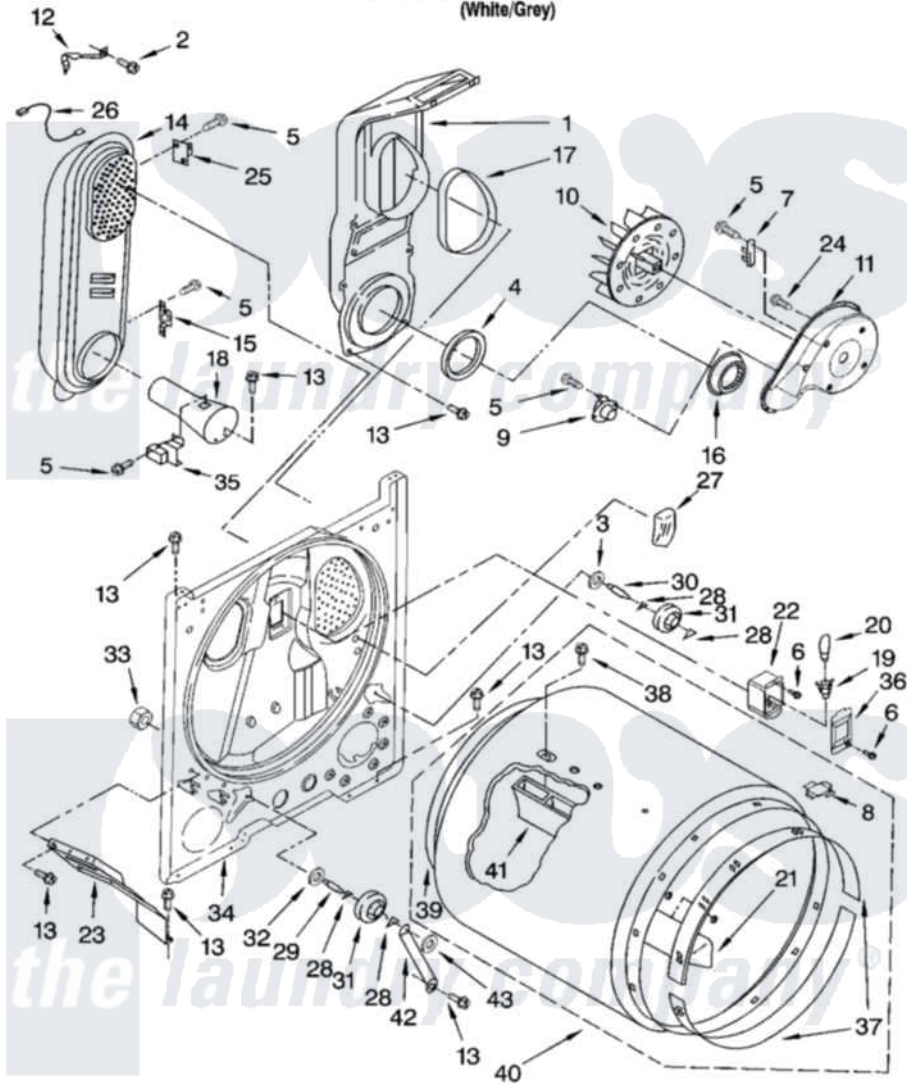

Whirlpool WGD5300VW0 03 - BULKHEAD PARTS

BULKHEAD PARTS

For Model: WGD5300VW0
(White/Grey)

W10239595

5

Whirlpool Residential Whirlpool WGD5300VW0 Dryer Parts Parts Diagram 03 - BULKHEAD PARTS
Click on the part number to view part

Item	Original Part Number	Replaced By	Status	Part Description
1	348368			Lint Chute Assembly
2	489463			Screw, 8-18 X 1/16
3	3388703			Washer, Support
4	347139			Seal, Lint Chute
5	90767			Screw, 8A X 3/8 HeX Washer Head Tapping
6	487909	488729		Screw
7	3392519			Thermal Limiter
8	8066086			Plug, Drum Hole
9	8318268			Thermostat, Internal-Bias
10	694089			Wheel, Blower
11	8577230			Housing, Blower
12	3398161			CLIP
13	343641	681414		Screw, 10AB X 1/2
14	8530285	279980		Box
15	3403140			Thermostat, High-Limit 205F
16	696302			Shield, Exhaust

17	339956		Seal, Air Duct To Bulkhead
18	8066049		Funnel, Burner Light
19	W10136369		Socket, Drum Light Assembly
20	3406124	22002263	Lamp
21	3403636		Baffle, Drum
22	3977373		Bracket, Drum Light
23	3406022		Bracket, Bulkhead
24	3390647	488729	Screw
25	280010		Kit, Thermal Cut-Off
26	3401707		Jumper, Tco-High Limit
27	3976479	279366	Electrode
28	690997		Washer, Thrust
29	3399506	W10359270	Shaft, Drum Roller Threads
30	3399507	W10359269	Shaft, Drum Roller Threads
31	3397590	349241T	Support
32	348197		Washer, Support
33	3359452		Nut, Lock
34	3403414		Bulkhead
35	338906		Radiant, Sensor
36	3402841	8532165	Lens, Drum Light
37	692526	279441	BeaRng-Rng
38	W10219342		Screw, Baffle Mounting
39	3406130	279857	Seal
40	695587		Drum Assembly
41	692490		Baffle, Drum
42	3976434		Bracket, Support Shaft
43	90296		Nut, Push On