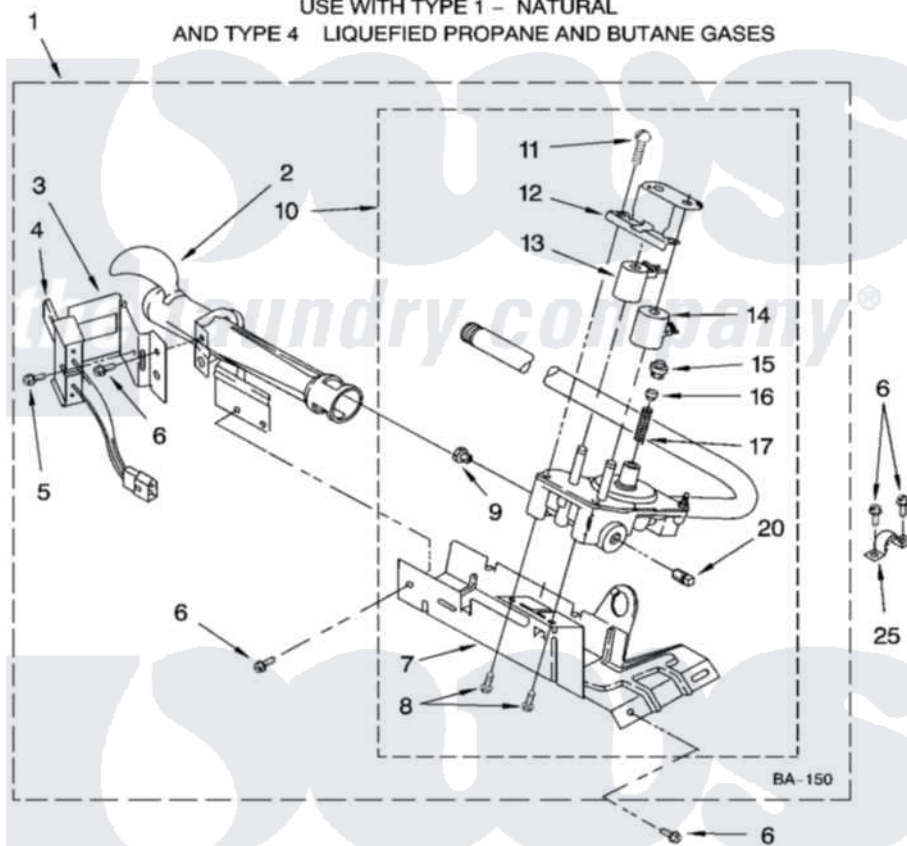

Whirlpool WGD5300VW0 04 - 8318272 BURNER ASSEMBLY, OPTIONAL PARTS (NOT INCLUDED)

8318272 BURNER ASSEMBLY

For Model: WGD5300VW0

(White/Grey)

USE WITH TYPE 1 - NATURAL
AND TYPE 4 LIQUEFIED PROPANE AND BUTANE GASES

W10239595

7

Whirlpool [Residential Whirlpool WGD5300VW0 Dryer Parts](#) Parts Diagram 04 - 8318272 BURNER ASSEMBLY, OPTIONAL PARTS (NOT INCLUDED).
Click on the part number to view part

Item	Original Part Number	Replaced By	Status	Part Description
1	8318272	W10465748		Burner-Gas
2	688617	693140		Burner
3	694298			Bracket, Ignitor
4	686590	279311		Ignitor
5	3393909			Screw, 8-32 X 7/8
6	343641	681414		Screw, 10AB X 1/2
7	693986			Base, Burner
8	3387057			Screw, 10-16 X 1/2 Orifice, Burner
9	234826			Orifice, Burner Type 1
"	229742			Orifice, Burner
"	234868			Orifice, Burner
10	8318277	W10337269		Valve-Gas
11	694421			Screw, Bracket Mounting
12	694538			Bracket, Shunt