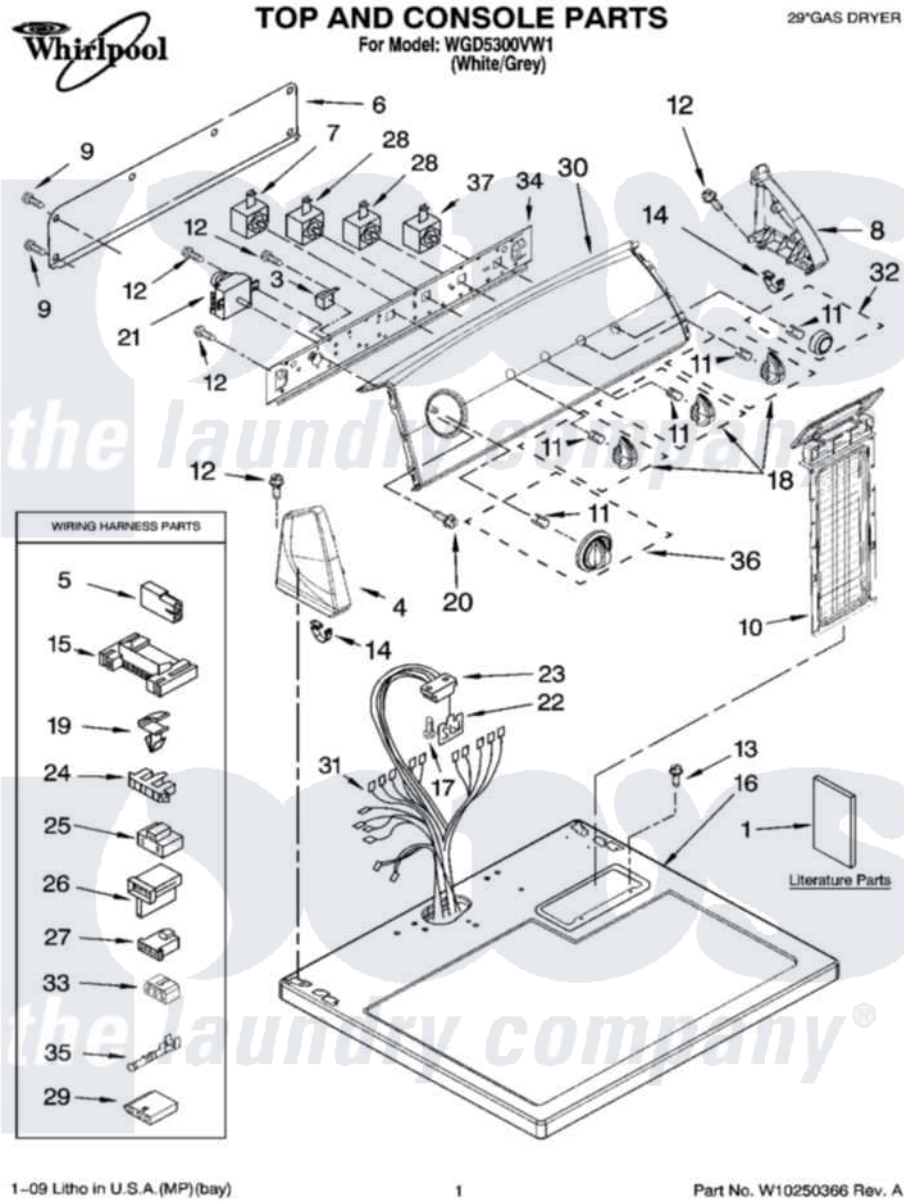

# Whirlpool WGD5300VW1 01 - TOP AND CONSOLE PARTS

1-09 Litho in U.S.A. (MP)(bay)

1

Part No. W10250366 Rev. A

Whirlpool Residential Whirlpool WGD5300VW1 Dryer Parts Parts Diagram 01 - TOP AND CONSOLE PARTS

12	8533971	<a href="#">90767</a>	Screw, 8A X 3/8 HeX Washer Head Tapping
13	688983	<a href="#">487240</a>	Screw, For Mtg. Service Capacitor
14	<a href="#">8312709</a>		Clip-Console
15	<a href="#">3395683</a>		Receptacle, Multi-Terminal
16	8559800	<a href="#">8563663</a>	Top
17	359625	<a href="#">487240</a>	Screw, For Mtg. Service Capacitor
18	<a href="#">W10034380</a>		Knob, Control
19	<a href="#">3394427</a>		Clip-Harness
20	8533951	<a href="#">3400859</a>	Screw, Grounding
21	W10185992	Not Available	Timer Assembly (60 Hz.)
22	<a href="#">8558178</a>		Control, Electronic
23	<a href="#">3391885</a>		Connector, Edge
24	<a href="#">3397269</a>		Connector, Timer
25	<a href="#">3401144</a>		Connector
26	<a href="#">3403499</a>		Connector, 2-Postion
27	<a href="#">3403498</a>		Connector, 3-Position
28	<a href="#">3405156</a>		Switch, Rotary
29	<a href="#">3936144</a>		Do-It-Yourself Repair Manuals
30	<a href="#">W10206010</a>		Panel, Control
31	<a href="#">W10186104</a>		Harness, Wiring
32	<a href="#">W10034790</a>		Knob, Push-To-Start
33	<a href="#">3347243</a>		Block, Disconnect
34	<a href="#">8566052</a>		Bracket, Console
35	<a href="#">94614</a>		Terminal
36	<a href="#">W10034750</a>		Timer Knob Assembly
37	<a href="#">3398095</a>		Switch, Push-To-Start