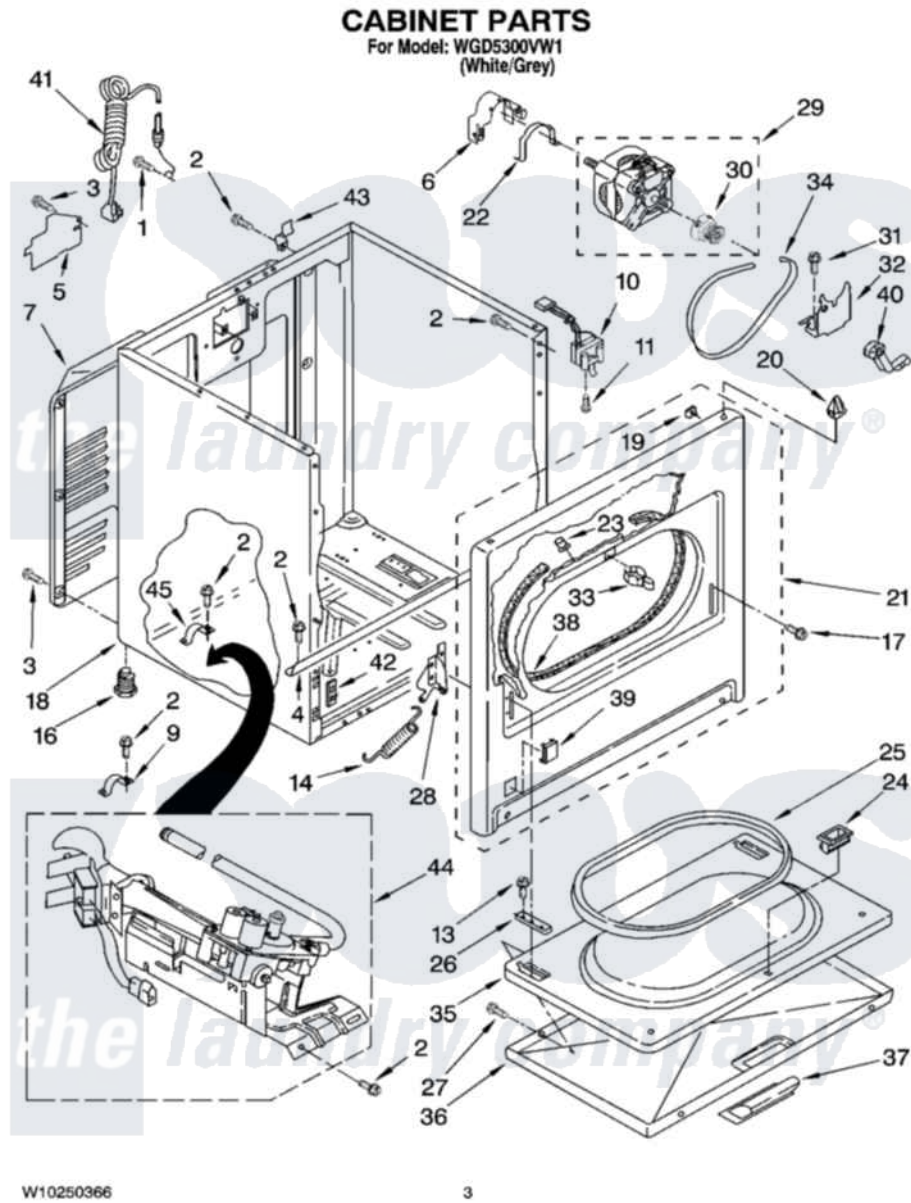

# Whirlpool WGD5300VW1 02 - CABINET PARTS

Whirlpool [Residential Whirlpool WGD5300VW1 Dryer Parts](#) Parts Diagram 02 - CABINET PARTS  
Click on the part number to view part

Item	Original Part Number	Replaced By	Status	Part Description
1	697776	<a href="#">4331106</a>		Screw, No.10-32 X 7/16
2	343641	<a href="#">681414</a>		Screw, 10AB X 1/2
3	<a href="#">693995</a>			Screw, Hex Head
4	<a href="#">8541400</a>			Bracket, Cabinet
5	<a href="#">3396795</a>			Cover, Terminal Block
6	<a href="#">3404162</a>			Clamp, Motor
7	3396805	<a href="#">280043</a>		Panel-Rear
9	<a href="#">3980175</a>			Clamp, Elbow
10	<a href="#">3406107</a>			Door Switch Assembly
11	697773	<a href="#">3395530</a>		Screw
13	3357011	<a href="#">308685</a>		Side Trim )
14	<a href="#">W10041960</a>			Spring, Door
16	3392100	<a href="#">49621</a>		Feet-Leveling
"	<a href="#">279810</a>			Foot-Optional
17	342043	<a href="#">486146</a>		Screw
18	8530603	<a href="#">8533643</a>		Cabinet