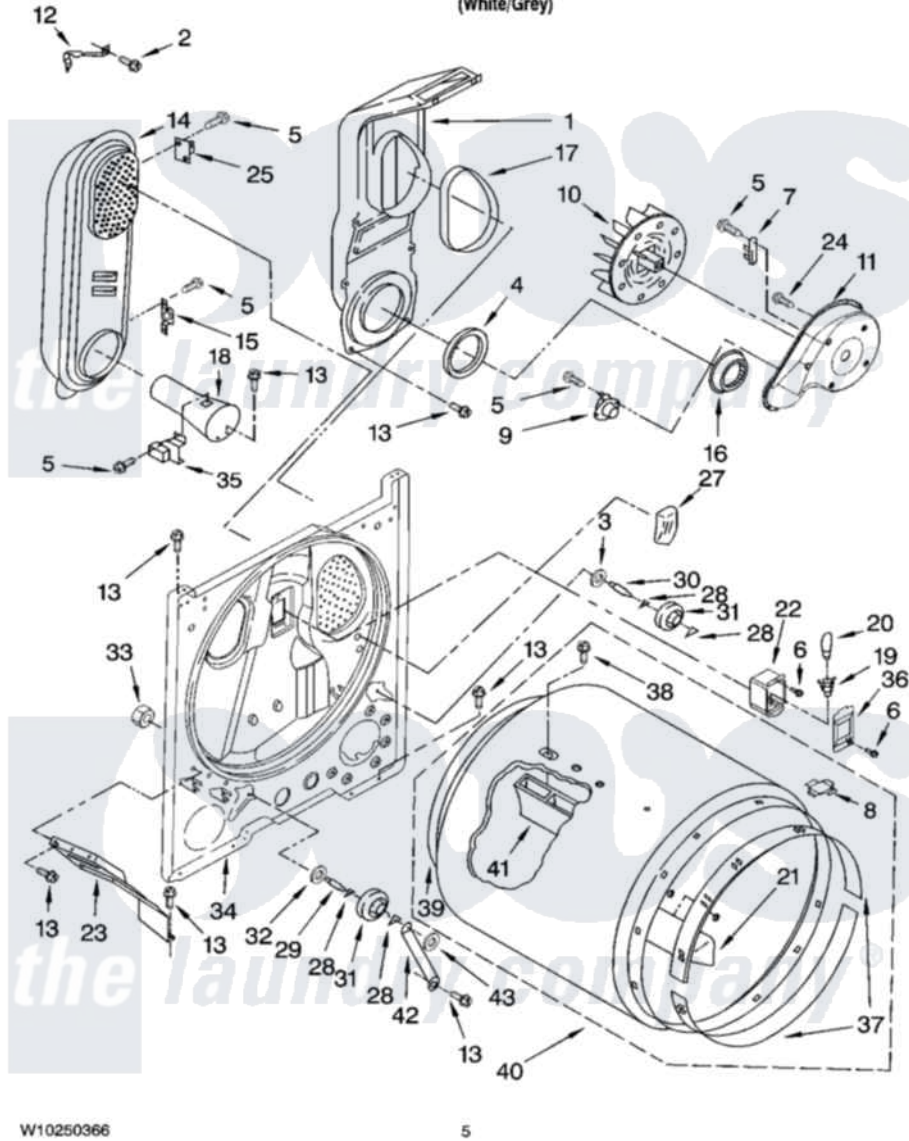

Whirlpool WGD5300VW1 03 - BULKHEAD PARTS

BULKHEAD PARTS

For Model: WGD5300VW1
(White/Grey)

W10250366

5

Whirlpool Residential Whirlpool WGD5300VW1 Dryer Parts Parts Diagram 03 - BULKHEAD PARTS
Click on the part number to view part

Item	Original Part Number	Replaced By	Status	Part Description
1	348368			Lint Chute Assembly
2	489463			Screw, 8-18 X 1/16
3	3388703			Washer, Support
4	347139			Seal, Lint Chute
5	90767			Screw, 8A X 3/8 HeX Washer Head Tapping
6	487909	488729		Screw
7	3392519			Thermal Limiter
8	8066086			Plug, Drum Hole
9	8318268			Thermostat, Internal-Bias
10	694089			Wheel, Blower
11	8577230			Housing, Blower
12	3398161			CLIP
13	343641	681414		Screw, 10AB X 1/2
14	8530285	279980		Box
15	3403140			Thermostat, High-Limit 205F
16	696302			Shield, Exhaust

17	339956		Seal, Air Duct To Bulkhead
18	8066049		Funnel, Burner Light
19	W10136369		Socket, Drum Light Assembly
20	3406124	22002263	Lamp
21	3403636		Baffle, Drum
22	3977373		Bracket, Drum Light
23	3406022		Bracket, Bulkhead
24	3390647	488729	Screw
25	280010		Kit, Thermal Cut-Off
27	3976479	279366	Electrode
28	690997		Washer, Thrust
29	3399506	W10359270	Shaft, Drum Roller Threads
30	3399507	W10359269	Shaft, Drum Roller Threads
31	3397590	349241T	Support
32	348197		Washer, Support
33	3359452		Nut, Lock
34	3403414		Bulkhead
35	338906		Radiant, Sensor
36	3402841	8532165	Lens, Drum Light
37	692526	279441	BeaRng-Rng
38	W10219342		Screw, Baffle Mounting
39	3406130	279857	Seal
40	695587		Drum Assembly
41	692490		Baffle, Drum
42	3976434		Bracket, Support Shaft
43	90296		Nut, Push On