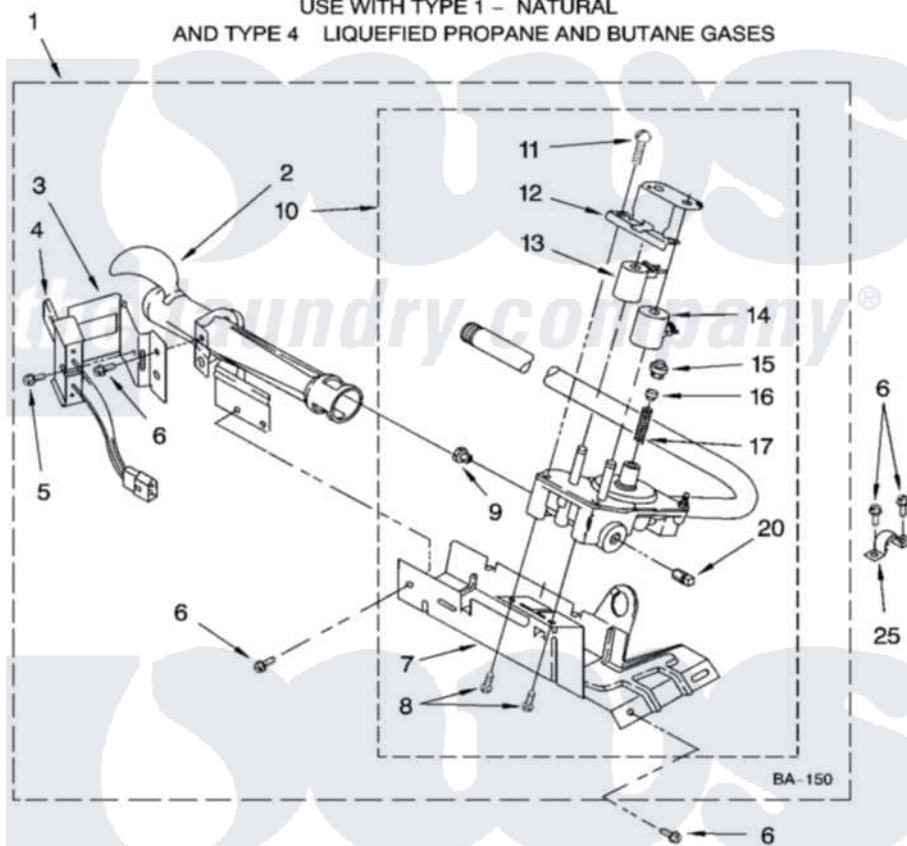

Whirlpool WGD5300VW1 04 - 8318272 BURNER ASSEMBLY, OPTIONAL PARTS (NOT INCLUDED)

8318272 BURNER ASSEMBLY

For Model: WGD5300VW1
(White/Grey)

USE WITH TYPE 1 - NATURAL
AND TYPE 4 LIQUEFIED PROPANE AND BUTANE GASES

W10250366

7

Whirlpool [Residential Whirlpool WGD5300VW1 Dryer Parts](#) Parts Diagram 04 - 8318272 BURNER ASSEMBLY, OPTIONAL PARTS (NOT INCLUDED).
Click on the part number to view part

Item	Original Part Number	Replaced By	Status	Part Description
1	8318272	W10465748		Burner-Gas
2	688617	693140		Burner
3	694298			Bracket, Ignitor
4	686590	279311		Ignitor
5	3393909			Screw, 8-32 X 7/8
6	343641	681414		Screw, 10AB X 1/2
7	693986			Base, Burner
8	3387057			Screw, 10-16 X 1/2 Orifice, Burner
9	234826			Orifice, Burner Type 1
"	229742			Orifice, Burner
"	234868			Orifice, Burner
10	8318277	W10337269		Valve-Gas
11	694421			Screw, Bracket Mounting
12	694538			Bracket, Shunt