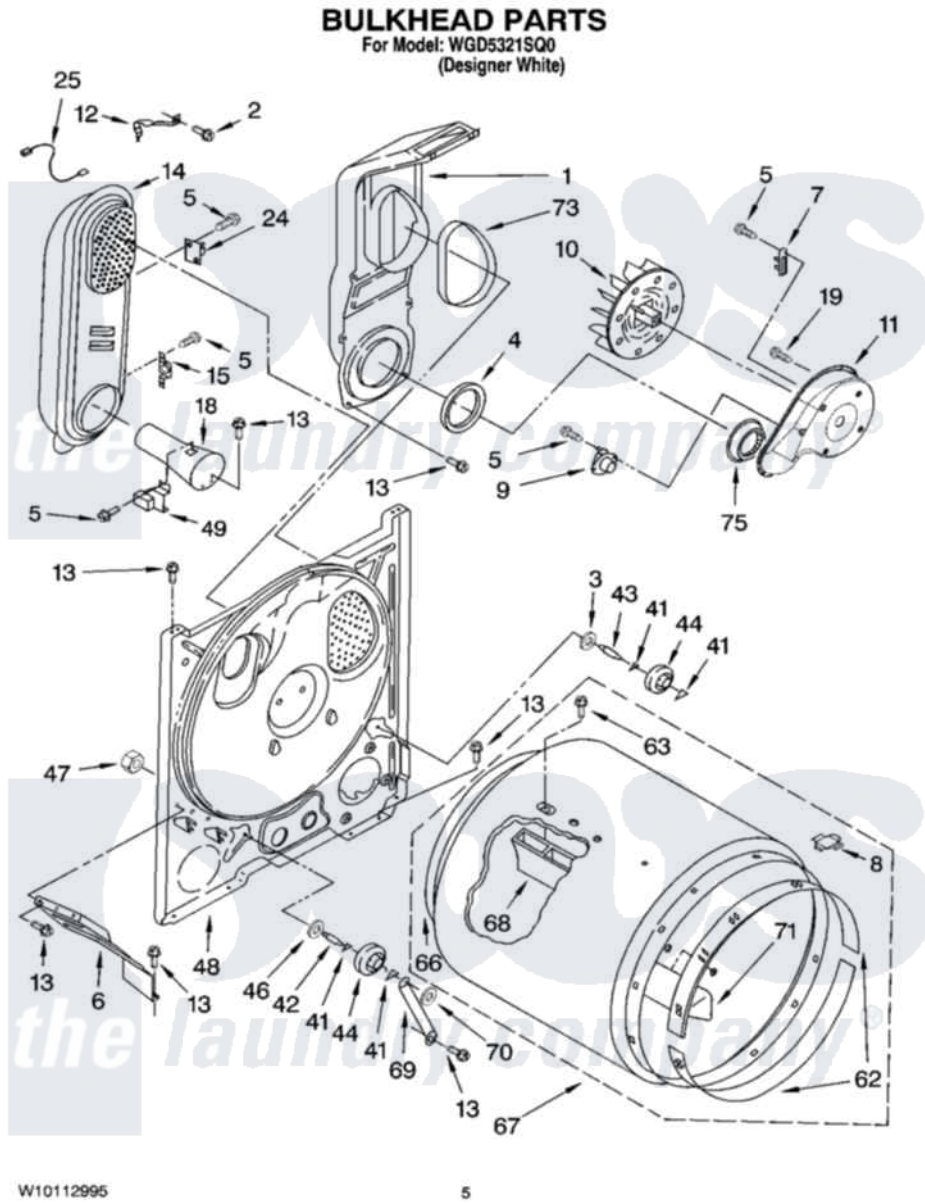

# Whirlpool WGD5321SQ0 03 - BULKHEAD PARTS

Whirlpool [Residential Whirlpool WGD5321SQ0 Dryer Parts](#) Parts Diagram 03 - BULKHEAD PARTS  
Click on the part number to view part

Item	Original Part Number	Replaced By	Status	Part Description
1	<a href="#">348368</a>			Lint Chute Assembly
2	<a href="#">489463</a>			Screw, 8-18 X 1/16
3	<a href="#">3388703</a>			Washer, Support
4	<a href="#">347139</a>			Seal, Lint Chute
5	<a href="#">90767</a>			Screw, 8A X 3/8 HeX Washer Head Tapping
6	<a href="#">3406022</a>			Bracket, Bulkhead
7	<a href="#">3392519</a>			Thermal Limiter
8	<a href="#">8066086</a>			Plug, Drum Hole
9	<a href="#">3387134</a>			Thermostat, Internal-Bias
10	<a href="#">694089</a>			Wheel, Blower
11	<a href="#">8577230</a>			Housing, Blower
12	<a href="#">8066155</a>			Clip, Heater Box
13	343641	<a href="#">681414</a>		Screw, 10AB X 1/2
14	8530285	<a href="#">279980</a>		Box
15	<a href="#">3403140</a>			Thermostat, High-Limit 205F
18	<a href="#">8066049</a>			Funnel, Burner Light

19	3390647	<a href="#">488729</a>	Screw
24	<a href="#">280010</a>		Kit, Thermal Cut-Off
25	<a href="#">3401707</a>		Jumper, Tco-High Limit
41	<a href="#">690997</a>		Washer, Thrust
42	3399506	<a href="#">W10359270</a>	Shaft, Drum Roller Threads
43	3399507	<a href="#">W10359269</a>	Shaft, Drum Roller Threads
44	3397590	<a href="#">349241T</a>	Support
46	<a href="#">348197</a>		Washer, Support
47	<a href="#">3359452</a>		Nut, Lock
48	3403491	<a href="#">279796</a>	Bulkhead
49	<a href="#">338906</a>		Radiant, Sensor
62	692526	<a href="#">279441</a>	BeaRng-Rng
63	97787	<a href="#">W10109200</a>	Screw, Baffle Mounting
66	3406130	<a href="#">279857</a>	Seal
67	<a href="#">695587</a>		Drum Assembly
68	<a href="#">692490</a>		Baffle, Drum
69	<a href="#">3976434</a>		Bracket, Support Shaft
70	<a href="#">90296</a>		Nut, Push On
71	<a href="#">3403636</a>		Baffle, Drum
73	<a href="#">339956</a>		Seal, Air Duct To Bulkhead
75	<a href="#">696302</a>		Shield, Exhaust