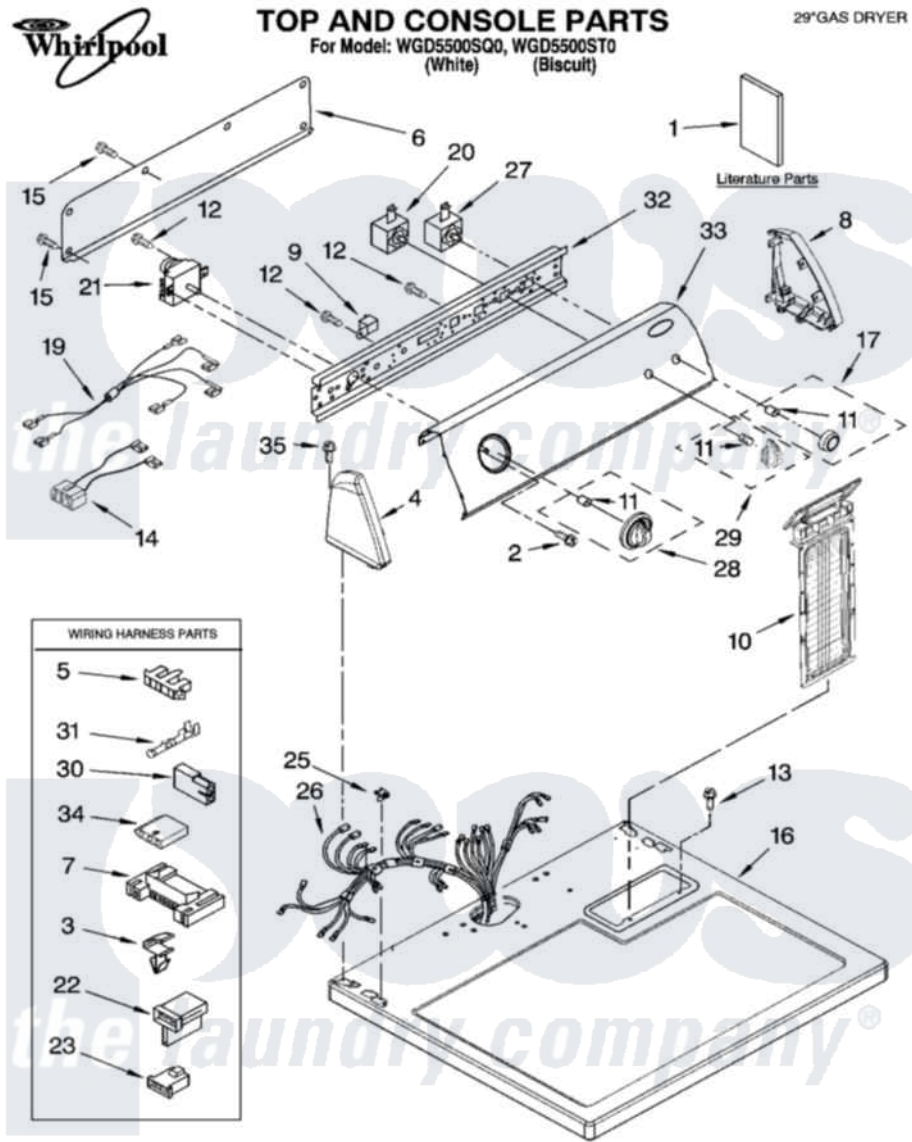

# Whirlpool WGD5500ST0 01 - TOP AND CONSOLE PARTS

5-06 Litho in U.S.A. (LT.)

1

Part No. 8181354

Whirlpool Residential Whirlpool WGD5500ST0 Dryer Parts Parts Diagram 01 - TOP AND CONSOLE PARTS

[Click on the part number to view part](#)

"	8271362	<a href="#">279965</a>	Endcap
9	<a href="#">694419</a>		Mini-Buzzer
10	<a href="#">8557857</a>		Screen, Lint
"	<a href="#">8557858</a>		Screen, Lint
11	<a href="#">8536939</a>		Clip, Knob
12	8533971	<a href="#">90767</a>	Screw, 8A X 3/8 HeX Washer Head Tapping
13	688983	<a href="#">487240</a>	Screw, For Mtg. Service Capacitor
14	<a href="#">8539893</a>		Wire, Jumper
15	<a href="#">693995</a>		Screw, Hex Head
16	8557930	<a href="#">8563985</a>	Top
"	8557931	<a href="#">8563986</a>	Top
17	<a href="#">8566073</a>		Knob, Push-To-Start
"	<a href="#">8566076</a>		Knob, Push-To-Start
19	<a href="#">3401684</a>		Jumper, Wire
20	<a href="#">3399639</a>		Switch, Rotary Temperature
21	<a href="#">8299765</a>		Timer Assembly
22	<a href="#">3403499</a>		Connector, 2-Position
23	<a href="#">3403498</a>		Connector, 3-Position
25	<a href="#">357213</a>		Nut, Push-In
26	<a href="#">8299879</a>		Harness, Wiring
27	<a href="#">3398095</a>		Switch, Push-To-Start
28	<a href="#">8566061</a>		Timer Knob Assembly
"	<a href="#">8566064</a>		Timer Knob Assembly
29	<a href="#">8565944</a>		Knob, Control
"	<a href="#">8565947</a>		Knob, Control
30	<a href="#">717252</a>		Receptacle, Terminal
31	<a href="#">94614</a>		Terminal
32	<a href="#">8544895</a>		Bracket, Control
33	<a href="#">8578846</a>		Panel, Control
"	<a href="#">8578847</a>		Panel, Control
34	<a href="#">3936144</a>		Do-It-Yourself Repair Manuals
35	<a href="#">388326</a>		Screw, 8-18 X 1.25