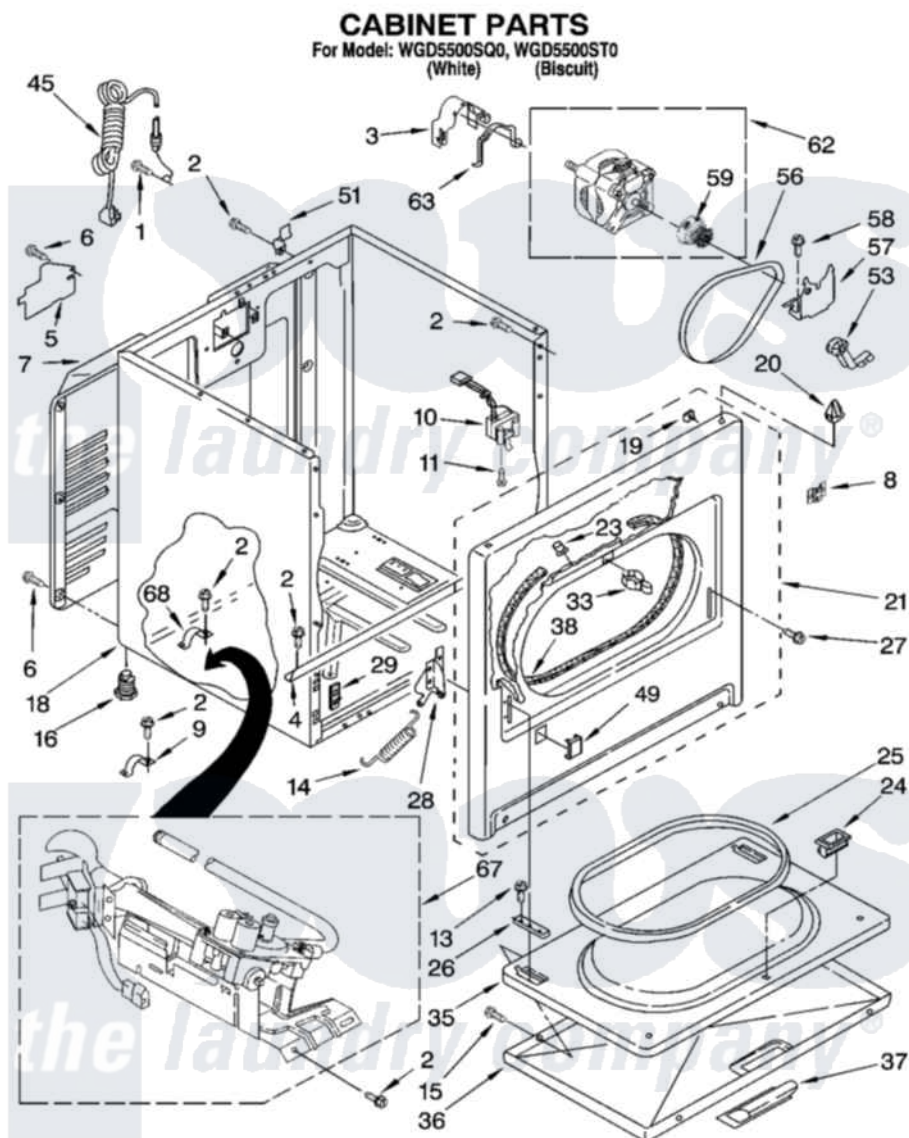

Whirlpool WGD5500ST0 02 - CABINET PARTS

8181354

3

Whirlpool [Residential Whirlpool WGD5500ST0 Dryer Parts](#) Parts Diagram 02 - CABINET PARTS
Click on the part number to view part

Item	Original Part Number	Replaced By	Status	Part Description
1	697776	4331106		Screw, No.10-32 X 7/16
2	343641	681414		Screw, 10AB X 1/2
3	3404162			Clamp, Motor
4	8541400			Bracket, Cabinet
5	3396795			Cover, Terminal Block
6	693995			Screw, Hex Head
7	3396805	280043		Panel-Rear
8	8546676	W10041960		Spring, Door
9	3980175			Clamp, Elbow
10	3406107			Door Switch Assembly
11	697773	3395530		Screw
13	694091			Trim, Side Right Hand
14	8541401	W10041960		Spring, Door
15	3357011	308685		Side Trim)
16	3392100	49621		Feet-Leveling
"	279810			Foot-Optional

18	8530603	8533643	Cabinet
"	8530606	3977306	Cabinet
19	98234		Clip, U-Bend
20	690363	18776	Lock, Front Top
21	3395197	279740	Panel
"	3977243	279890	Panel
23	685203	279220	Clip
24	3389441		Door Catch Assembly
25	3390731		Seal, Door
26	337189		Clip, Hinge
27	342043	486146	Screw
28	8066056		Hinge, Door
"	8066057		Hinge, Door
29	3394083		Clip, Front Panel
33	696144	279570	Latch
35	695737		Door, Rear
36	3393549		Door, Front
"	3977241		Door, Front
37	8566057	W10095180	Handle, Door
"	8566069		Handle, Door
38	3406129		Seal And Bearing Assembly
45	344020	3401402	Cord, Power
49	3394975		Plug, Front Panel
"	3394978		Plug, Front Panel
51	8066217		Hinge, Top
53	691366		Idler And Pulley Assembly
56	8066065	341241	Belt
57	348780		Base, Motor
58	3400500		Bolt, 3405245 5/16-18 X 3/4
59	8066184		Pulley, Motor
62	8066206	279827	Motor-Drve
63	660658		Clamp, Motor Mounting 343481 685441
67	8318272	W10465748	Burner-Gas
68	341029		Clamp, Pipe Door Spring