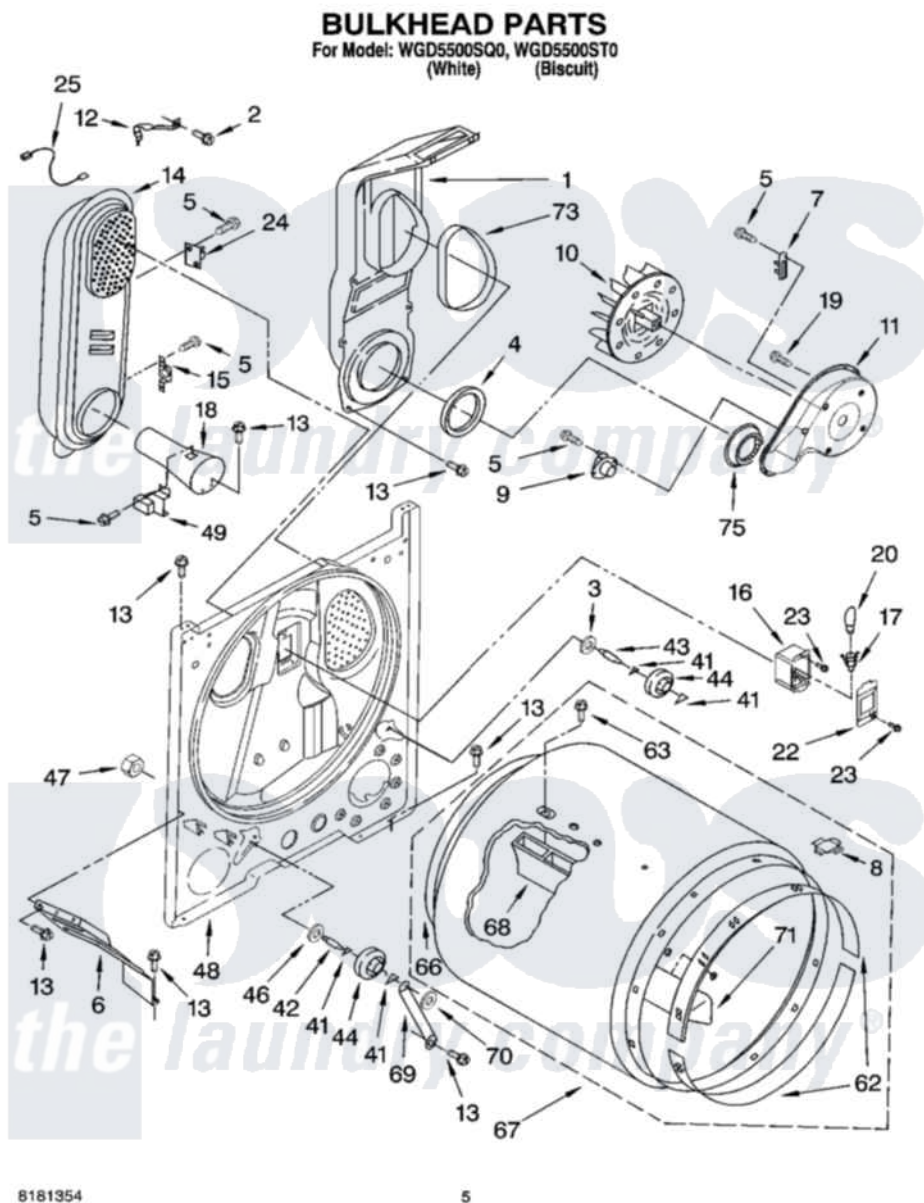

# Whirlpool WGD5500ST0 03 - BULKHEAD PARTS

Whirlpool [Residential Whirlpool WGD5500ST0 Dryer Parts](#) Parts Diagram 03 - BULKHEAD PARTS  
Click on the part number to view part

Item	Original Part Number	Replaced By	Status	Part Description
1	<a href="#">348368</a>			Lint Chute Assembly
2	<a href="#">489463</a>			Screw, 8-18 X 1/16
3	<a href="#">3388703</a>			Washer, Support
4	<a href="#">347139</a>			Seal, Lint Chute
5	<a href="#">90767</a>			Screw, 8A X 3/8 HeX Washer Head Tapping
6	<a href="#">3406022</a>			Bracket, Bulkhead
7	<a href="#">3392519</a>			Thermal Limiter
8	<a href="#">8066086</a>			Plug, Drum Hole
9	<a href="#">3387134</a>			Thermostat, Internal-Bias
10	<a href="#">694089</a>			Wheel, Blower
11	<a href="#">8577230</a>			Housing, Blower
12	<a href="#">8066155</a>			Clip, Heater Box
13	343641	<a href="#">681414</a>		Screw, 10AB X 1/2
14	8530285	<a href="#">279980</a>		Box
15	<a href="#">3403140</a>			Thermostat, High-Limit 205F
16	<a href="#">3977373</a>			Bracket, Drum Light