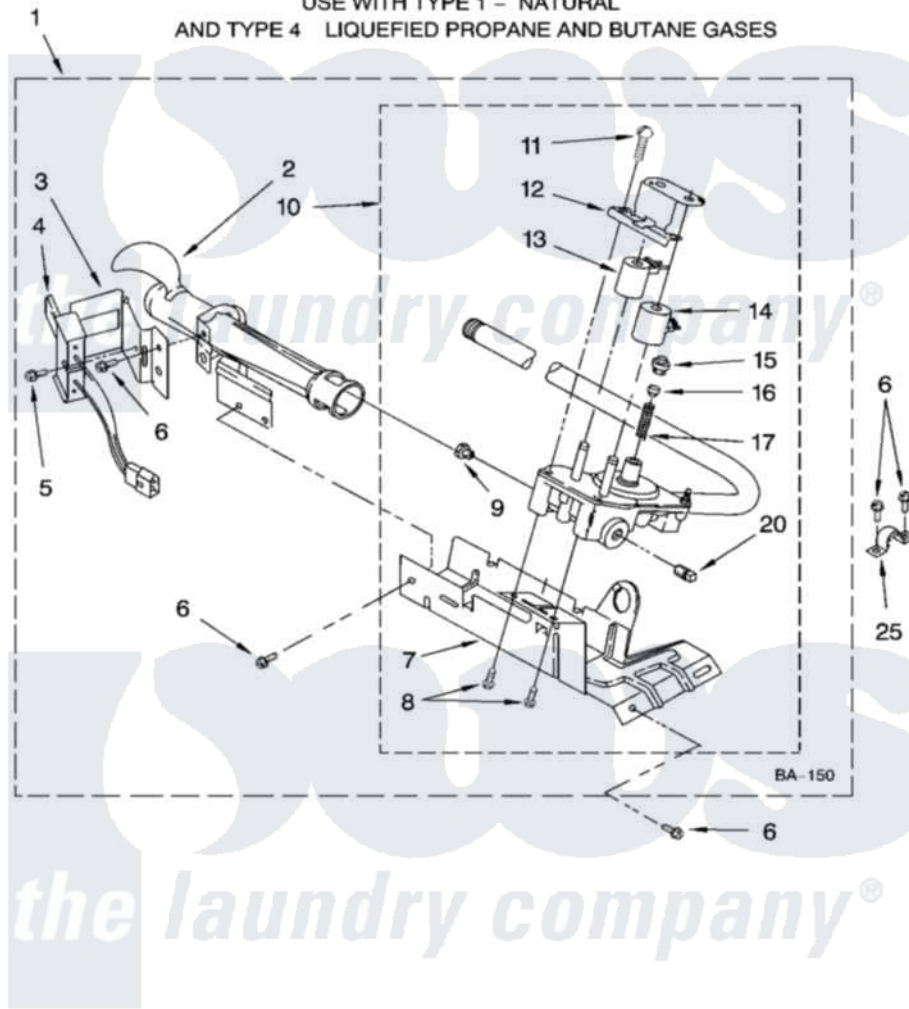

**Whirlpool WGD5500ST0 04 - 8318272 BURNER ASSEMBLY, OPTIONAL PARTS (NOT INCLUDED)**

**8318272 BURNER ASSEMBLY**

For Model: WGD5500SQ0, WGD5500ST0  
(White) (Biscuit)

USE WITH TYPE 1 - NATURAL  
AND TYPE 4 LIQUEFIED PROPANE AND BUTANE GASES

8181354

7

Whirlpool [Residential Whirlpool WGD5500ST0 Dryer Parts](#) Parts Diagram 04 - 8318272 BURNER ASSEMBLY, OPTIONAL PARTS (NOT INCLUDED).  
Click on the part number to view part

Item	Original Part Number	Replaced By	Status	Part Description
1	8318272	<a href="#">W10465748</a>		Burner-Gas
2	688617	<a href="#">693140</a>		Burner
3	<a href="#">694298</a>			Bracket, Ignitor
4	686590	<a href="#">279311</a>		Ignitor
5	<a href="#">3393909</a>			Screw, 8-32 X 7/8
6	343641	<a href="#">681414</a>		Screw, 10AB X 1/2
7	693986			Base, Burner
8	<a href="#">3387057</a>			Screw, 10-16 X 1/2 Orifice, Burner
9	<a href="#">234826</a>			Orifice, Burner Type 1
"	<a href="#">229742</a>			Orifice, Burner
"	<a href="#">234868</a>			Orifice, Burner
10	8318277	<a href="#">W10337269</a>		Valve-Gas
11	<a href="#">694421</a>			Screw, Bracket Mounting
12	<a href="#">694538</a>			Bracket, Shunt