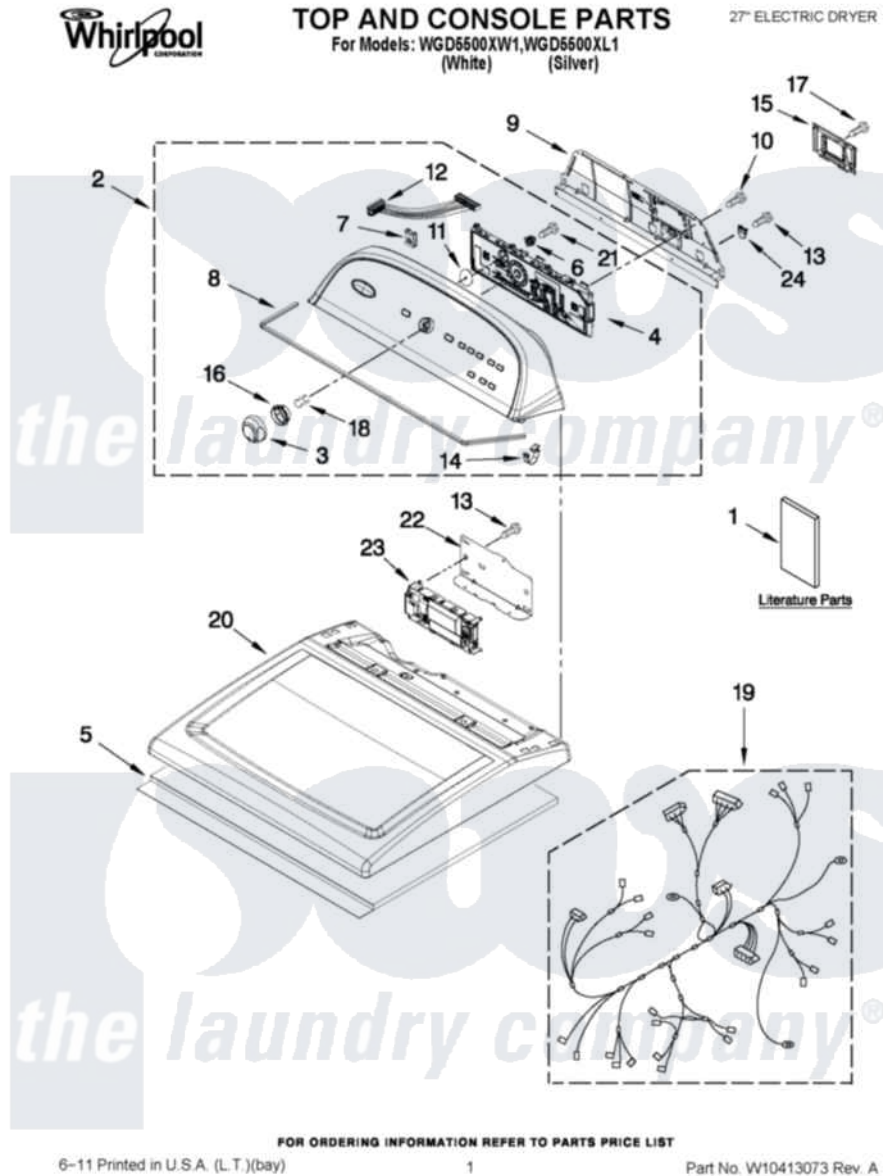

Whirlpool WGD5500XL1 01 - TOP AND CONSOLE PARTS

Whirlpool Residential Whirlpool WGD5500XL1 Dryer Parts Parts Diagram 01 - TOP AND CONSOLE PARTS
 Click on the part number to view part

Item	Original Part Number	Replaced By	Status	Part Description
1	W10096984		Not Available	INSTALLATION (INSTRUCTIONS)
"	W10097012		Not Available	GUIDE, USE & CARE
"	W10097033		Not Available	TECH SHEET
2	W10269607			Console Assembly
"	W10269608			Console Assembly
3	W10251392			Knob Assembly
4	W10269623			User Interface Assembly
5	W10123956			Dampening Panel
6	W10274524			Tensioner, Facia
7	W10298336			8-18 Nch, U-Type NUT
8	W10280079			Seal, Console
9	W10096969			Panel, Rear Console
10	8533971	90767		Screw, 8A X 3/8 HeX Washer Head Tapping
11	W10323092			Seal, User Interface
12	W10285495			Cable, User Interface

13	3390647	488729	Screw
14	8312709		Clip-Console
15	W10338363		Cover, Terminal Block
16	W10325119		Spacer, Knob
17	3390814	90767	Screw, 8A X 3/8 HeX Washer Head Tapping
18	8536939		Clip, Knob
19	W10253982		Harness, Wiring
20	W10260246		Top
"	W10268729		Top
21	W10219342		Screw, Baffle Mounting
22	W10271580		Bracket, Motor Control
23	W10317636		Control, Electronic
24	W10279552		Plug-Upper Rear Panel