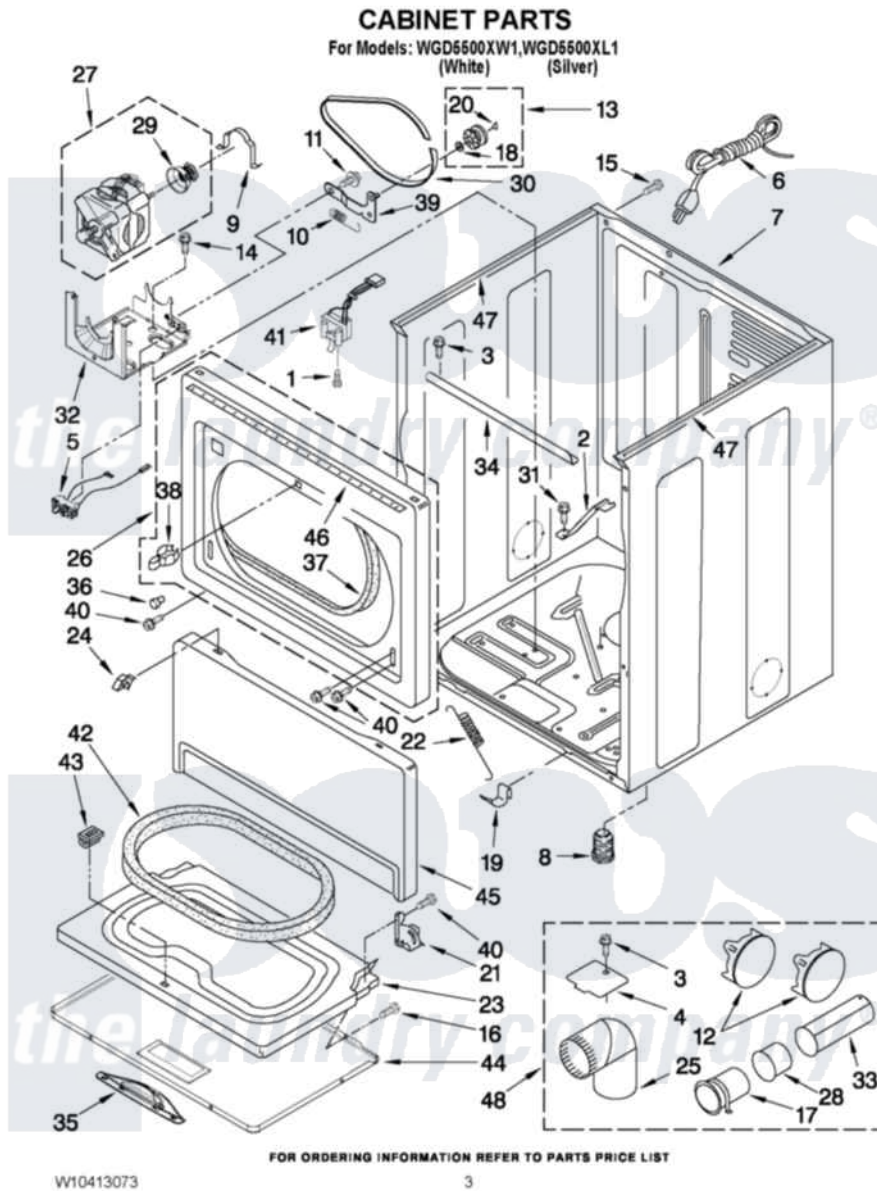

# Whirlpool WGD5500XL1 02 - CABINET PARTS

Whirlpool [Residential Whirlpool WGD5500XL1 Dryer Parts](#) Parts Diagram 02 - CABINET PARTS

[Click on the part number to view part](#)

Item	Original Part Number	Replaced By	Status	Part Description
1	697773	<a href="#">3395530</a>		Screw
2	<a href="#">8529757</a>			Bracket, Burner
3	3390647	<a href="#">488729</a>		Screw
4	<a href="#">3394331</a>			Plate Cover
5	W10246525	<a href="#">W10314253</a>		Switch, Assembly Broken Belt
6	344020	<a href="#">3401402</a>		Cord, Power
7	<a href="#">8310656</a>			Cabinet
"	<a href="#">W10292891</a>			Cabinet
8	3392100	<a href="#">49621</a>		Feet-Leveling
NI	<a href="#">279810</a>			Foot-Optional
9	<a href="#">660658</a>			Clamp, Motor Mounting 343481 685441
10	<a href="#">3387374</a>			Spring, Idler
11	<a href="#">3389420</a>			Retainer-Idler 1/4-20 X 1/16
12	<a href="#">49252</a>			Plug, Multivent
"	W10151499	<a href="#">W10404617</a>		Plug, Multivent
13	3388672	<a href="#">279640</a>		Pulley-ldr