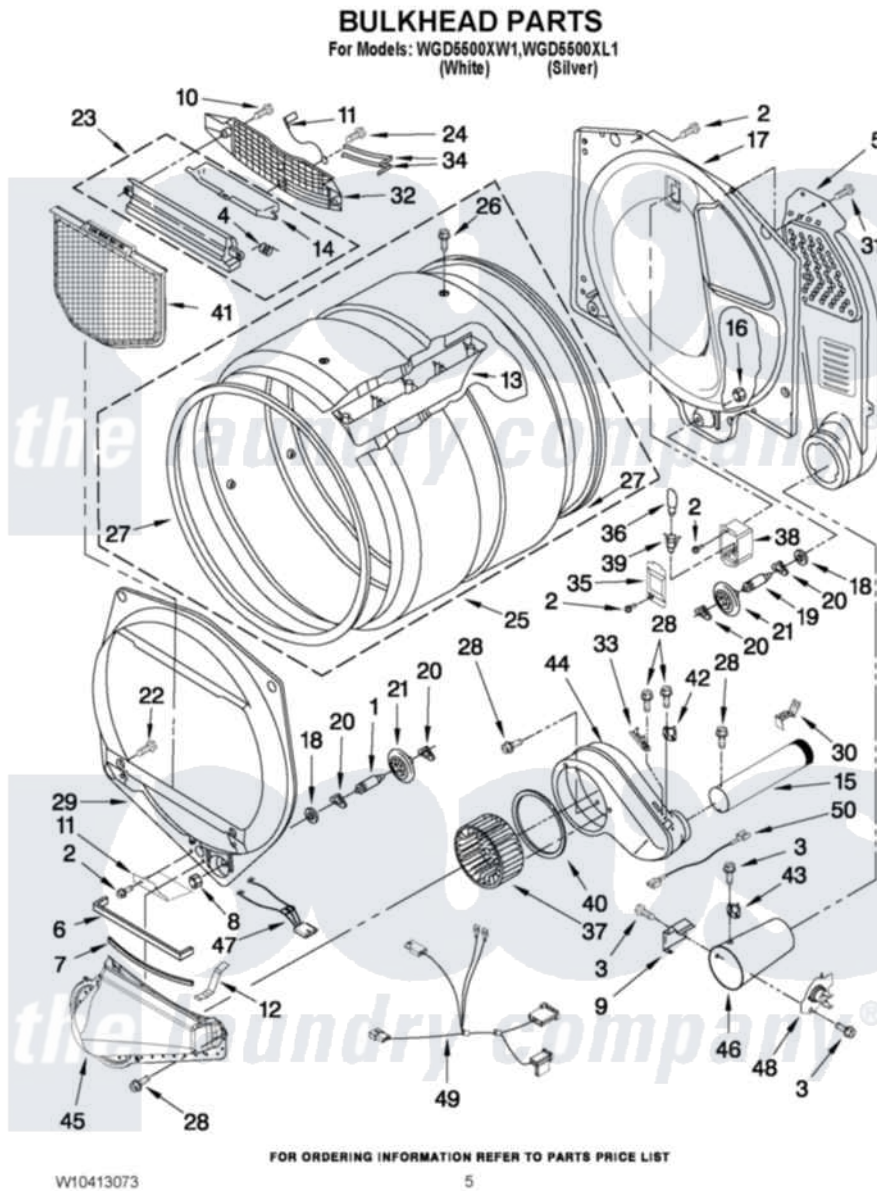

Whirlpool WGD5500XL1 03 - BULKHEAD PARTS

Whirlpool [Residential Whirlpool WGD5500XL1 Dryer Parts](#) Parts Diagram 03 - BULKHEAD PARTS
Click on the part number to view part

Item	Original Part Number	Replaced By	Status	Part Description
1	W10359271			Shaft, Drum Roller Threads
2	3390647	488729		Screw
3	90767			Screw, 8A X 3/8 HeX Washer Head Tapping
4	3394986			Spring, Lint Screen Door
5	W10293765			Air Duct Assembly
6	697813			Seal, Outlet Housing
7	697814	697813		Seal, Outlet Housing
8	3934666	W10080210		Nut, 3/8 X 16
9	338906			Radiant, Sensor
10	3387230			Screw, 10-16 X 13/16
11	W10128629			Shield, Blower Housing
12	W10345456	8066208		Clip-Exhaust
13	697693	W10113136		Baffle, Drum
14	W10153413			Door, Lint Screen
15	8066224	279936		Kit-Exhst
16	W10001120	W10080190		Nut, 3/8-16

17	8520836		Bulkhead, Rear
18	3387459	W10080960	Washer, Support
19	W10359272		Shaft, Roller Drum Threads
20	690997		Washer, Thrust
21	W10314171		Roller, Support Assembly
22	695240	488729	Screw
23	W10153423		Outlet Grille, Housing Assembly
24	359625	487240	Screw, For Mtg. Service Capacitor
25	8318215	W10197999	Drum
26	W10219342		Screw, Baffle Mounting
27	W10166807	280114	Seal
28	8533971	90767	Screw, 8A X 3/8 HeX Washer Head Tapping
29	697557		Bulkhead, Front
30	8572105		Retainer, Toe Panel
31	489463		Screw, 8-18 X 1/16
32	W10153412		Grille, Outlet
33	3392519		Thermal Limiter
34	3387223		Electrode, Sensor
35	3402841	8532165	Lens, Drum Light
36	3406124	22002263	Lamp
37	697772		Wheel, Blower
38	8578825		Bracket, Drum Light
39	W10214261		Socket, Drum Light Assembly
40	697770		Seal, Cover Plate Blower Housing
41	W10049370	W10120998	Screen
42	8577274		Thermostat 295F
43	3391912		Thermostat, High-Limit 255 F
44	8544362	W10119255	Housing, Blower
45	8066168	W10128606	Duct-Lint
46	8573824		Funnel, Burner
47	W10298258		Harness, Sensor
48	8573713		Thermal-Cutoff
49	W10305870		Harness, Gas
50	3401707		Jumper, Tco-High Limit