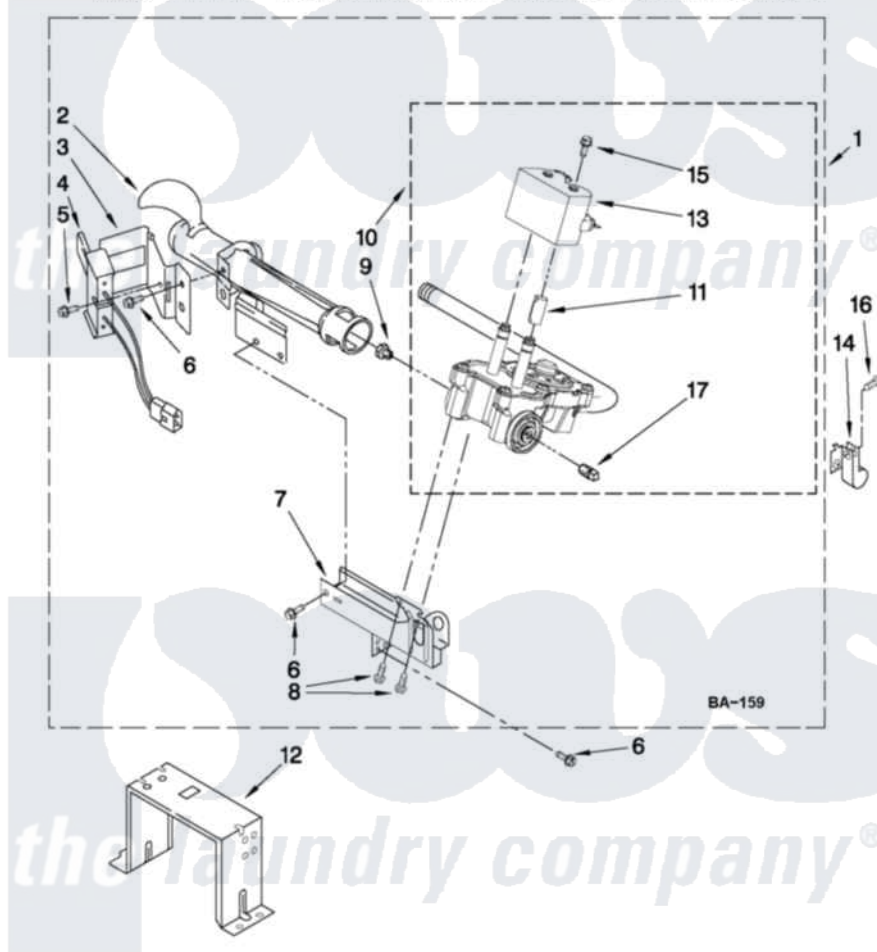

Whirlpool WGD5500XL1 04 - W10293911 BURNER ASSEMBLY

W10293911 BURNER ASSEMBLY

For Models: WGD5500XW1, WGD5500XL1
(White) (Silver)

USE WITH TYPE 1 - NATURAL, TYPE 2 - MIXED,
AND TYPE 4 - LIQUEFIED PROPANE AND BUTANE GASES

FOR ORDERING INFORMATION REFER TO PARTS PRICE LIST

W10413073

7

Whirlpool [Residential Whirlpool WGD5500XL1 Dryer Parts](#) Parts Diagram 04 - W10293911 BURNER ASSEMBLY
Click on the part number to view part

Item	Original Part Number	Replaced By	Status	Part Description
1	W10293911	W10310204		Burner-Gas
2	688617	693140		Burner
3	694298			Bracket, Ignitor
4	686590	279311		Ignitor
5	3393909			Screw, 8-32 X 7/8
6	343641	681414		Screw, 10AB X 1/2
7	3389871		Not Available	Base, Burner
8	3387057			Screw, 10-16 X 1/2 Orifice, Burner
9	15418			Orifice, Burner Type 1
10	W10175144	W10293912		Valve-Gas
11	W10295524	W10328463		Coil, 60 Hz
12	3389889			Bracket, Support
13	W10273784	W10328463		Coil, 60 Hz
14	3978776			Bracket, Gas Pipe Switch
15	326049536			Screw, Coil
16	3390647	488729		Screw