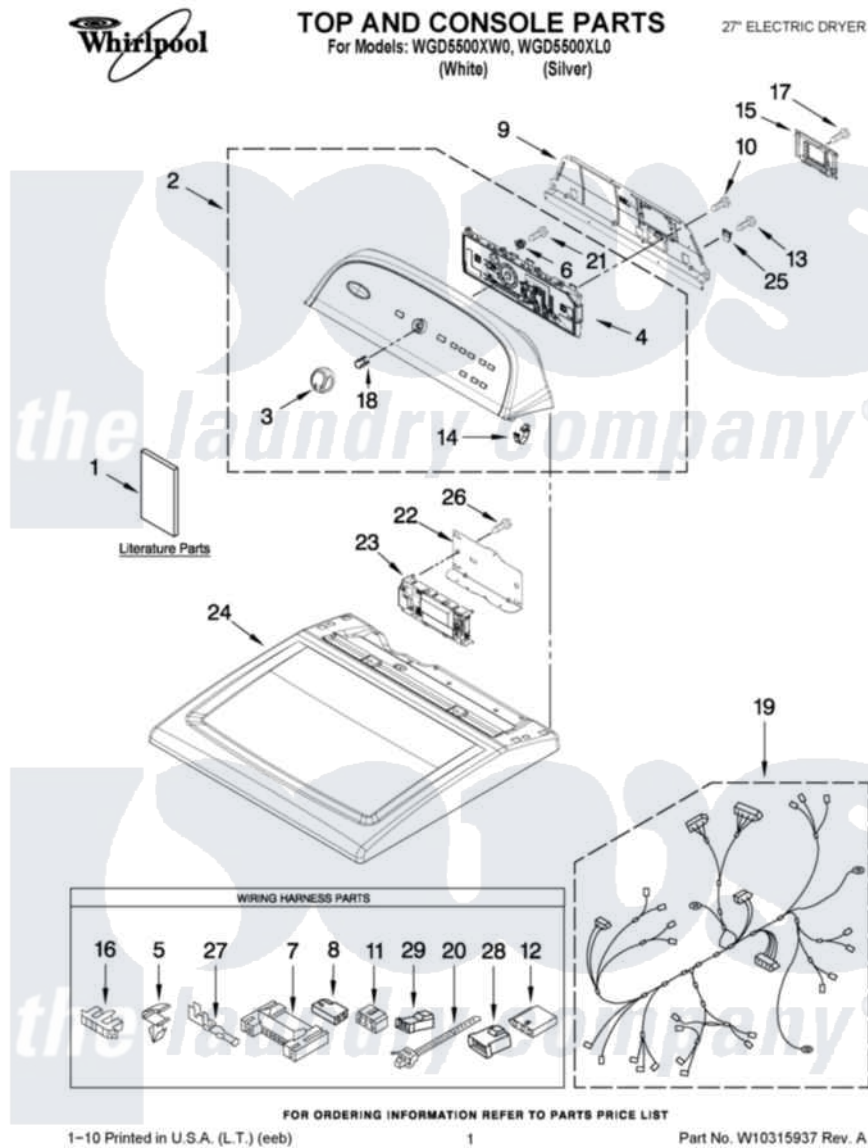

Whirlpool WGD5500XW0 01 - TOP AND CONSOLE PARTS

Whirlpool Residential Whirlpool WGD5500XW0 Dryer Parts Parts Diagram 01 - TOP AND CONSOLE PARTS
 Click on the part number to view part

Item	Original Part Number	Replaced By	Status	Part Description
1	W10096984		Not Available	INSTALLATION (INSTRUCTIONS)
"	W10097012		Not Available	GUIDE, USE & CARE
"	W10096965		Not Available	TECH SHEET
2	W10269607			Console Assembly
"	W10269608			Console Assembly
3	W10251392			Knob Assembly
4	W10269623			User Interface Assembly
5	3394427			Clip-Harness
6	W10274524			Tensioner, Facia
7	3395683			Receptacle, Multi-Terminal
8	717252			Receptacle, Terminal
9	W10096969			Panel, Rear Console
10	8533971	90767		Screw, 8A X 3/8 HeX Washer Head Tapping
11	3347243			Block, Disconnect
12	3936144			Do-It-Yourself Repair Manuals

13	3390647	488729	Screw
14	8312709		Clip-Console
15	W10297565		Cover, Terminal Block
16	3397269		Connector, Timer
17	3390814	90767	Screw, 8A X 3/8 HeX Washer Head Tapping
18	8536939		Clip, Knob
19	W10253982		Harness, Wiring
20	3391018		Tie Cable
21	W10219342		Screw, Baffle Mounting
22	W10271580		Bracket, Motor Control
23	W10331077	W10317636	Control, Electronic
24	W10260246		Top
"	W10268729		Top
25	W10279552		Plug-Upper Rear Panel
26	337686	Not Available	SCREW, 8-18 X .500
27	94614		Terminal
28	3403498		Connector, 3-Position
29	3403499		Connector, 2-Postion