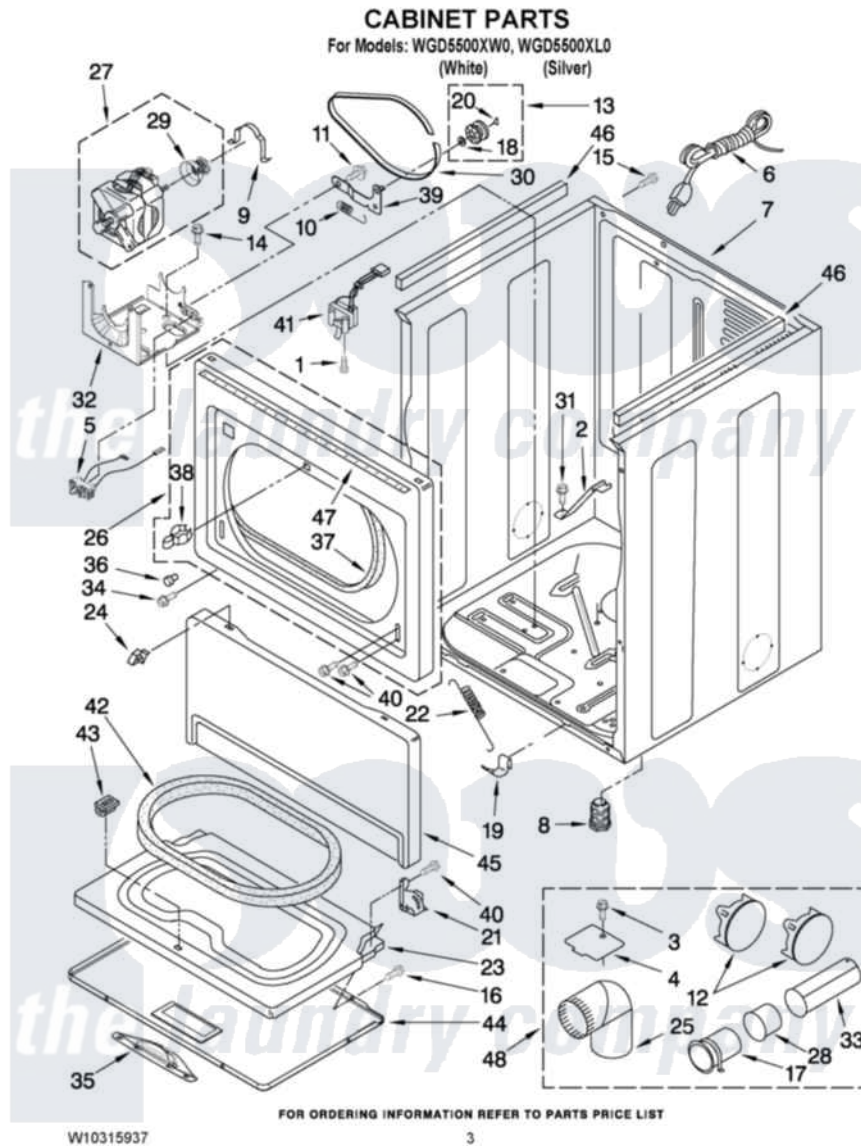

Whirlpool WGD5500XW0 02 - CABINET PARTS

Whirlpool [Residential Whirlpool WGD5500XW0 Dryer Parts](#) Parts Diagram 02 - CABINET PARTS
Click on the part number to view part

Item	Original Part Number	Replaced By	Status	Part Description
1	697773	3395530		Screw
2	8529757			Bracket, Burner
3	488729			Screw
4	3394331			Plate Cover
5	W10246525	W10314253		Switch, Assembly Broken Belt
6	344020	3401402		Cord, Power
7	8310656			Cabinet
"	W10292891			Cabinet
8	3392100	49621		Feet-Leveling
NI	279810			Foot-Optional
9	660658			Clamp, Motor Mounting 343481 685441
10	3387374			Spring, Idler
11	3389420			Retainer-Idler 1/4-20 X 1/16
12	49252			Plug, Multivent
"	W10151499	W10404617		Plug, Multivent
13	3388672	279640		Pulley-ldr

14	343641	681414	Screw, 10AB X 1/2
15	8533974	4331106	Screw, No.10-32 X 7/16
16	694091		Trim, Side Right Hand
17	8563747		Exhaust Pipe Medium Pipe
18	W10121334		Washer, Thrust
19	W10291934		Clip
20	690997		Washer, Thrust
21	3387560		Hinge, Door
"	3387559		Hinge, Door
22	3387565		Spring, Door
23	8066045		Door Inner
"	W10304139	8066045	Door Inner
24	3388229		Retainer, Toe Panel
25	49026		4" - 90° Elbow
26	697227	279659	Panel
"	W10292893		Upper Front Panel
27	W10250900	279787	Motor-Drve
28	8563750		Exhaust Pipe
29	8578220		Pulley, Motor
30	3387610	661570	Belt
31	693995		Screw, Hex Head
32	W10242878		Bracket, Motor Mounting
33	8563749		Exhaust Pipe
34	8281212	W10080800	Screw, 8-18 X 3/8
35	W10284093		Handle, Door
"	W10284094		Handle, Door
36	693152		Bumper, Console
37	3387242		Seal, Front Panel
38	696144	279570	Latch
39	3388674	W10118756	Idler Bracket
40	3357011	308685	Side Trim)
41	3406107		Door Switch Assembly
42	3390736	3390732	Seal-Door
43	690081	279570	Latch
44	W10279553		Door, Front
"	W10279555		Door, Front
45	697215	3406797	Toe Panel
"	W10096974		Toe Panel
46	W10312811		Seal, Spill Guard
47	8318396		Foam-Seal
48	279818	W10470674	Dryer Exhaust Kit
"	W10186596	W10470674	Dryer Exhaust Kit