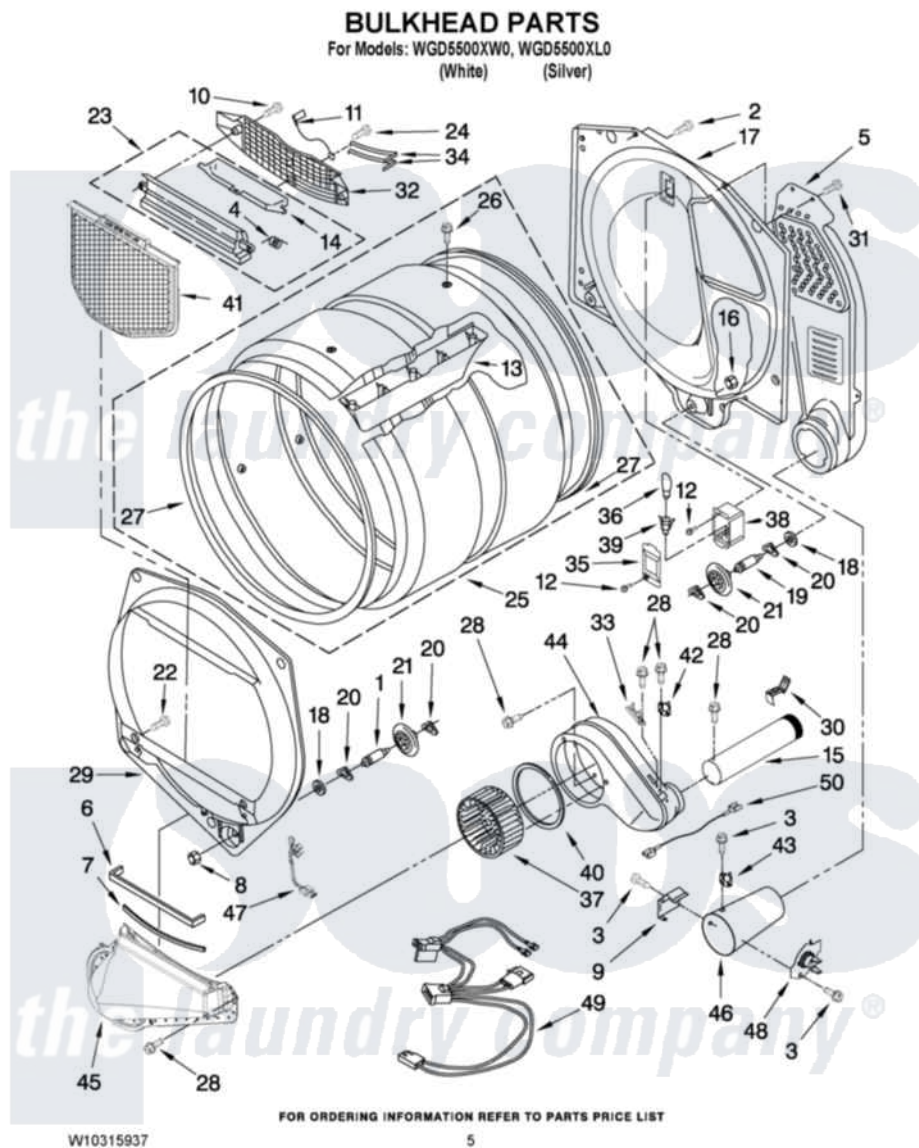

Whirlpool WGD5500XW0 03 - BULKHEAD PARTS

Whirlpool Residential Whirlpool WGD5500XW0 Dryer Parts Parts Diagram 03 - BULKHEAD PARTS
Click on the part number to view part

Item	Original Part Number	Replaced By	Status	Part Description
1	8575324	W10359271		Shaft, Drum Roller Threads
2	3390647	488729		Screw
3	90767			Screw, 8A X 3/8 HeX Washer Head Tapping
4	3394986			Spring, Lint Screen Door
5	W10293765			Air Duct Assembly
6	697813			Seal, Outlet Housing
7	697814	697813		Seal, Outlet Housing
8	3934666	W10080210		Nut, 3/8 X 16
9	338906			Radiant, Sensor
10	3387230			Screw, 10-16 X 13/16
11	3392258	3393840		Wire
12	487909	488729		Screw
13	697693	W10113136		Baffle, Drum
14	W10153413			Door, Lint Screen
15	8066224	279936		Kit-Exhst
16	W10001120	W10080190		Nut, 3/8-16

17	8520836		Bulkhead, Rear
18	3387459	W10080960	Washer, Support
19	8575325	W10359272	Shaft, Roller Drum Threads
20	690997		Washer, Thrust
21	8536973	W10314173	Support
22	695240	488729	Screw
23	W10153423		Outlet Grille, Housing Assembly
24	359625	487240	Screw, For Mtg. Service Capacitor
25	8318215	W10197999	Drum
26	W10219342		Screw, Baffle Mounting
27	W10166807	280114	Seal
28	8533971	90767	Screw, 8A X 3/8 HeX Washer Head Tapping
29	697557		Bulkhead, Front
30	8572105		Retainer, Toe Panel
31	489463		Screw, 8-18 X 1/16
32	W10153412		Grille, Outlet
33	3392519		Thermal Limiter
34	3387223		Electrode, Sensor
35	3402841	8532165	Lens, Drum Light
36	3406124	22002263	Lamp
37	697772		Wheel, Blower
38	8578825		Bracket, Drum Light
39	W10214261		Socket, Drum Light Assembly
40	697770		Seal, Cover Plate Blower Housing
41	W10049370	W10120998	Screen
42	8577274		Thermostat 295F
43	3391912		Thermostat, High-Limit 255 F
44	8544362	W10119255	Housing, Blower
45	8066168	W10128606	Duct-Lint
46	8573824		Funnel, Burner
47	W10298258		Harness, Sensor
48	8573713		Thermal-Cutoff
49	3401850		Harness-Gas
50	3401710		Jumper, Tco High Limit