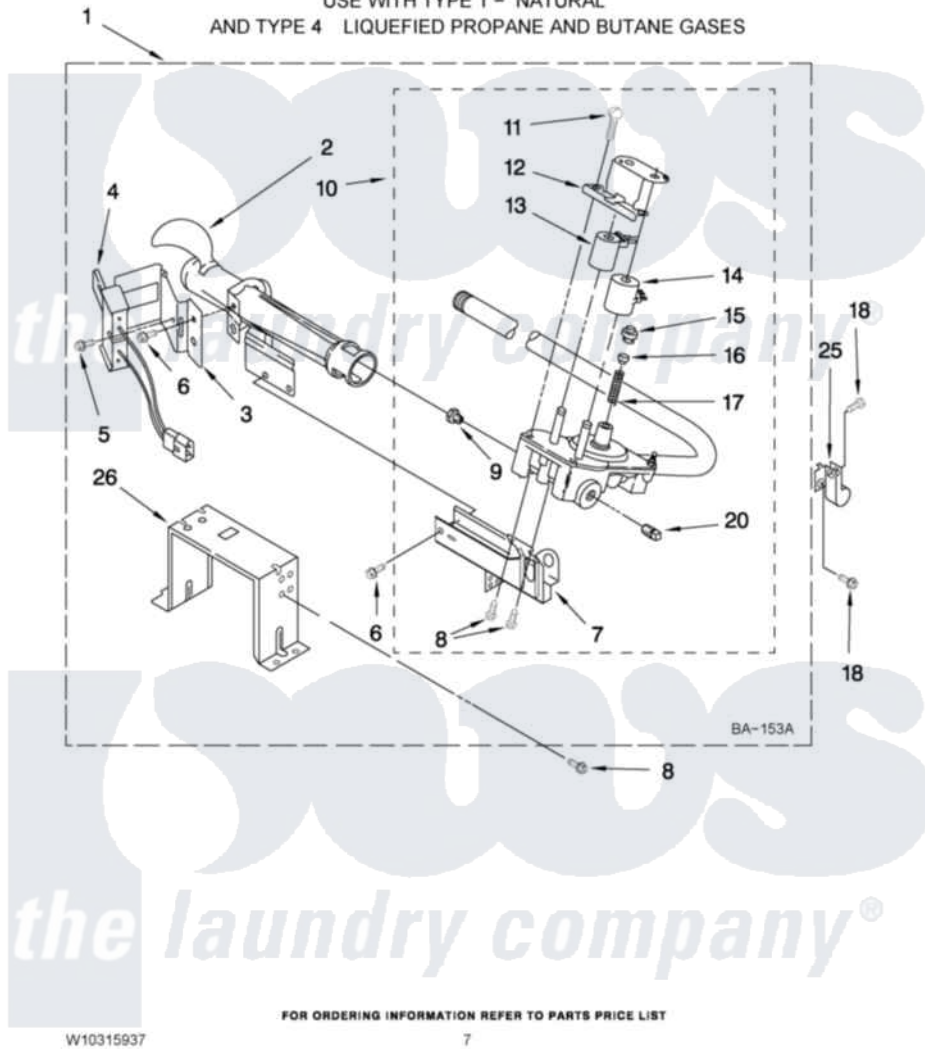

Whirlpool WGD5500XW0 04 - 8576353 BURNER ASSEMBLY

8576353 BURNER ASSEMBLY

For Models: WGD5500XW0, WGD5500XL0
(White) (Silver)

USE WITH TYPE 1 - NATURAL
AND TYPE 4 LIQUEFIED PROPANE AND BUTANE GASES

Whirlpool [Residential Whirlpool WGD5500XW0 Dryer Parts](#) Parts Diagram 04 - 8576353 BURNER ASSEMBLY
Click on the part number to view part

Item	Original Part Number	Replaced By	Status	Part Description
1	8576353	280119		Burner-Gas
2	688617	693140		Burner
3	694298			Bracket, Ignitor
4	686590	279311		Ignitor
5	3393909			Screw, 8-32 X 7/8
6	343641	681414		Screw, 10AB X 1/2
7	3389871		Not Available	Base, Burner
8	3387057			Screw, 10-16 X 1/2 Orifice, Burner
9	15418			Orifice, Burner Type 1
"	15422		Not Available	ORIFICE, BURNER (TYPE 4) (BUTANE)
"	234867	229742		Orifice, Burner
10	W10118347	W10293912		Valve-Gas
11	694421			Screw, Bracket Mounting
12	694538			Bracket, Shunt
13	694540			Coil, 60 Hz