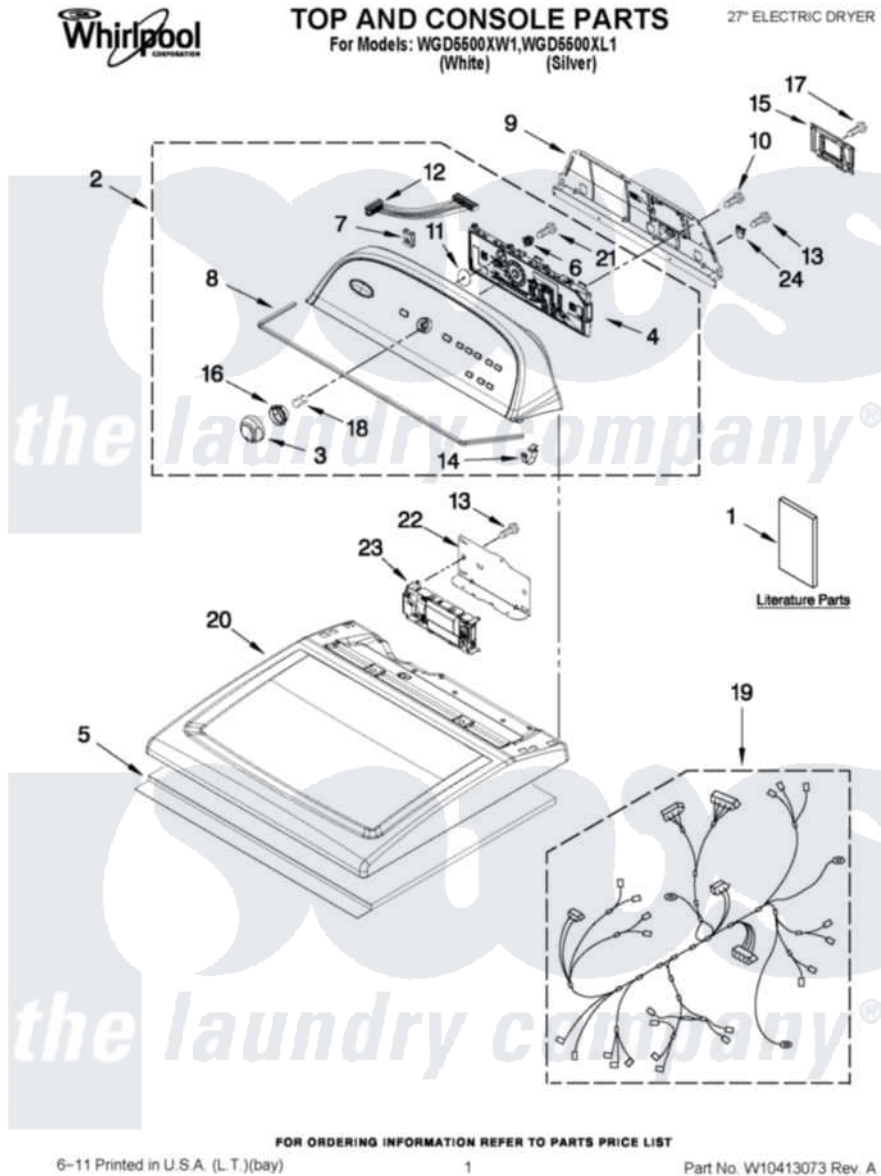

Whirlpool WGD5500XW1 01 - TOP AND CONSOLE PARTS

6-11 Printed in U.S.A. (L.T.)(bay)

1

Part No. W10413073 Rev. A

Whirlpool Residential Whirlpool WGD5500XW1 Dryer Parts Parts Diagram 01 - TOP AND CONSOLE PARTS
 Click on the part number to view part

Item	Original Part Number	Replaced By	Status	Part Description
1	W10096984		Not Available	INSTALLATION (INSTRUCTIONS)
"	W10097012		Not Available	GUIDE, USE & CARE
"	W10097033		Not Available	TECH SHEET
2	W10269607			Console Assembly
"	W10269608			Console Assembly
3	W10251392			Knob Assembly
4	W10269623			User Interface Assembly
5	W10123956			Dampening Panel
6	W10274524			Tensioner, Facia
7	W10298336			8-18 Nch, U-Type NUT
8	W10280079			Seal, Console
9	W10096969			Panel, Rear Console
10	8533971	90767		Screw, 8A X 3/8 Hex Washer Head Tapping
11	W10323092			Seal, User Interface
12	W10285495			Cable, User Interface

13	3390647	488729	Screw
14	8312709		Clip-Console
15	W10338363		Cover, Terminal Block
16	W10325119		Spacer, Knob
17	3390814	90767	Screw, 8A X 3/8 HeX Washer Head Tapping
18	8536939		Clip, Knob
19	W10253982		Harness, Wiring
20	W10260246		Top
"	W10268729		Top
21	W10219342		Screw, Baffle Mounting
22	W10271580		Bracket, Motor Control
23	W10317636		Control, Electronic
24	W10279552		Plug-Upper Rear Panel