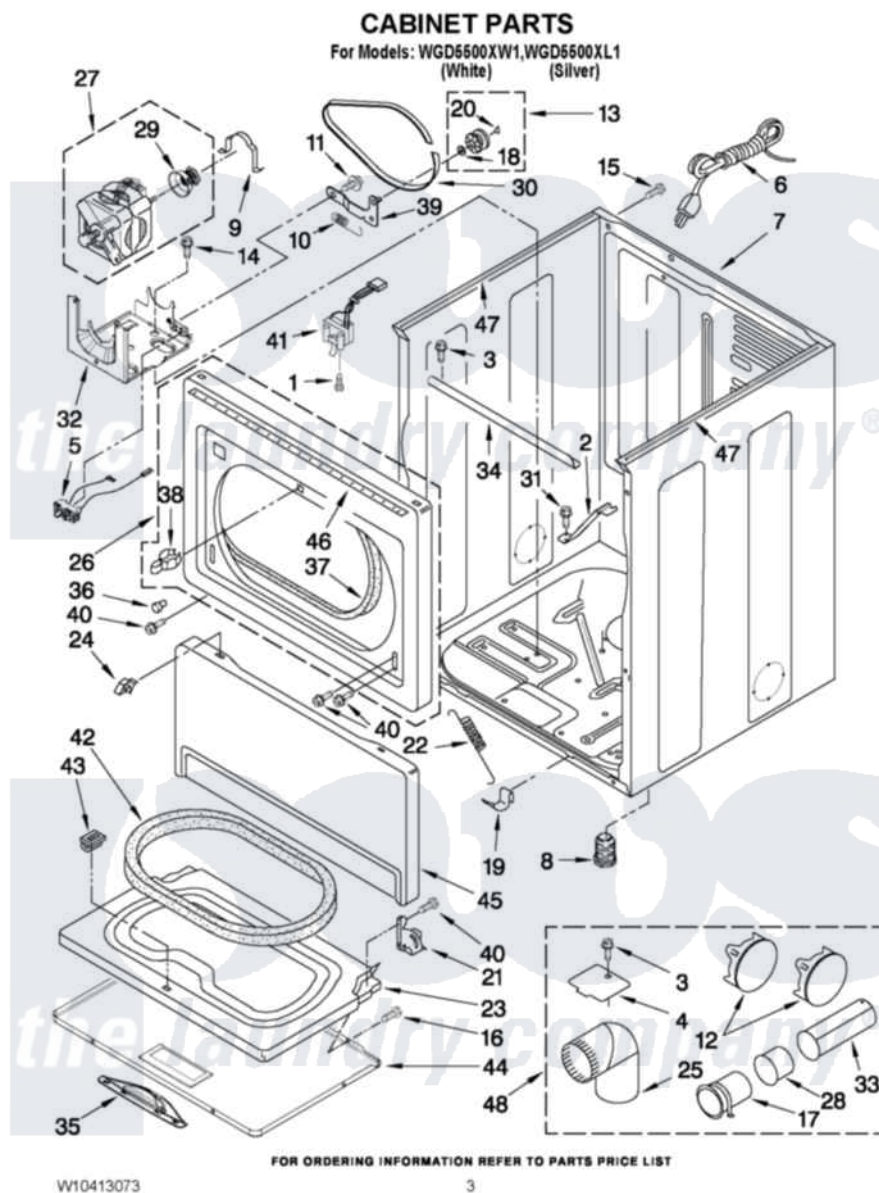

Whirlpool WGD5500XW1 02 - CABINET PARTS

Whirlpool [Residential Whirlpool WGD5500XW1 Dryer Parts](#) Parts Diagram 02 - CABINET PARTS
 Click on the part number to view part

Item	Original Part Number	Replaced By	Status	Part Description
1	697773	3395530		Screw
2	8529757			Bracket, Burner
3	3390647	488729		Screw
4	3394331			Plate Cover
5	W10246525	W10314253		Switch, Assembly Broken Belt
6	344020	3401402		Cord, Power
7	8310656			Cabinet
"	W10292891			Cabinet
8	3392100	49621		Feet-Leveling
NI	279810			Foot-Optional
9	660658			Clamp, Motor Mounting 343481 685441
10	3387374			Spring, Idler
11	3389420			Retainer-Idler 1/4-20 X 1/16
12	49252			Plug, Multivent
"	W10151499	W10404617		Plug, Multivent
13	3388672	279640		Pulley-ldr

14	343641	681414	Screw, 10AB X 1/2
15	8533971	90767	Screw, 8A X 3/8 HeX Washer Head Tapping
16	342055	488627	Screw
17	8563747		Exhaust Pipe Medium Pipe
18	W10121334		Washer, Thrust
19	W10291934		Clip
20	690997		Washer, Thrust
21	3387560		Hinge, Door
"	3387559		Hinge, Door
22	3387565		Spring, Door
23	8066045		Door Inner
"	W10304139	8066045	Door Inner
24	3388229		Retainer, Toe Panel
25	49026		4" - 90° Elbow
26	697227	279659	Panel
"	W10292893		Upper Front Panel
27	8538263	279787	Motor-Drve
28	8563750		Exhaust Pipe
29	8578220		Pulley, Motor
30	3387610	661570	Belt
31	693995		Screw, Hex Head
32	W10242878		Bracket, Motor Mounting
33	8563749		Exhaust Pipe
34	W10236068		Bracket, Cabinet
35	W10284093		Handle, Door
"	W10284094		Handle, Door
36	693152		Bumper, Console
37	3387242		Seal, Front Panel
38	696144	279570	Latch
39	3388674	W10118756	Idler Bracket
40	3357011	308685	Side Trim)
41	3406107		Door Switch Assembly
42	W10325058		Seal, Door
43	690081	279570	Latch
44	W10279553		Door, Front
"	W10279555		Door, Front
45	697215	3406797	Toe Panel
"	W10096974		Toe Panel
46	W10312811		Seal, Spill Guard
47	W10336128		Seal, Spill Guard
NI	W10331132		Dryer Exhaust Kit