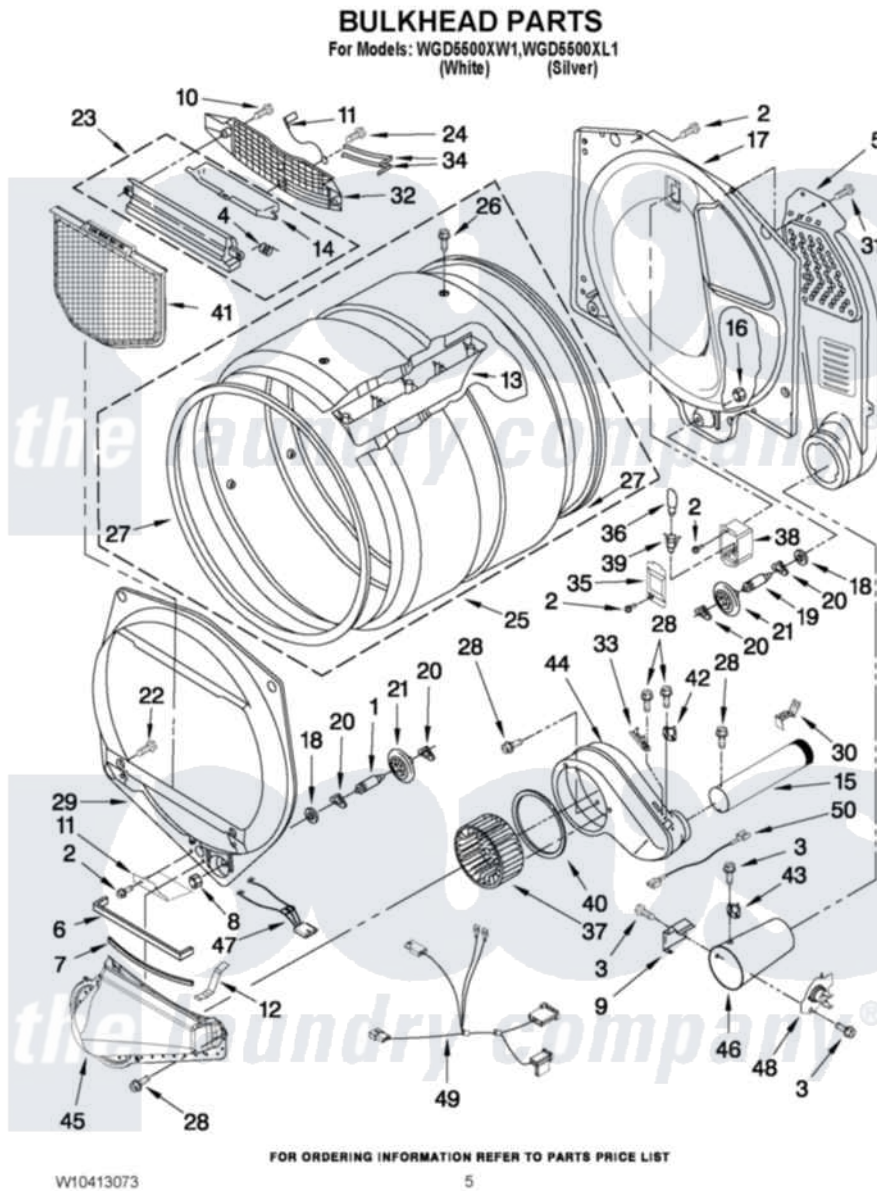

# Whirlpool WGD5500XW1 03 - BULKHEAD PARTS

Whirlpool Residential Whirlpool WGD5500XW1 Dryer Parts Parts Diagram 03 - BULKHEAD PARTS  
Click on the part number to view part

Item	Original Part Number	Replaced By	Status	Part Description
1	<a href="#">W10359271</a>			Shaft, Drum Roller Threads
2	3390647	<a href="#">488729</a>		Screw
3	<a href="#">90767</a>			Screw, 8A X 3/8 HeX Washer Head Tapping
4	<a href="#">3394986</a>			Spring, Lint Screen Door
5	<a href="#">W10293765</a>			Air Duct Assembly
6	<a href="#">697813</a>			Seal, Outlet Housing
7	697814	<a href="#">697813</a>		Seal, Outlet Housing
8	3934666	<a href="#">W10080210</a>		Nut, 3/8 X 16
9	<a href="#">338906</a>			Radiant, Sensor
10	<a href="#">3387230</a>			Screw, 10-16 X 13/16
11	<a href="#">W10128629</a>			Shield, Blower Housing
12	W10345456	<a href="#">8066208</a>		Clip-Exhaust
13	697693	<a href="#">W10113136</a>		Baffle, Drum
14	<a href="#">W10153413</a>			Door, Lint Screen
15	8066224	<a href="#">279936</a>		Kit-Exhst
16	W10001120	<a href="#">W10080190</a>		Nut, 3/8-16