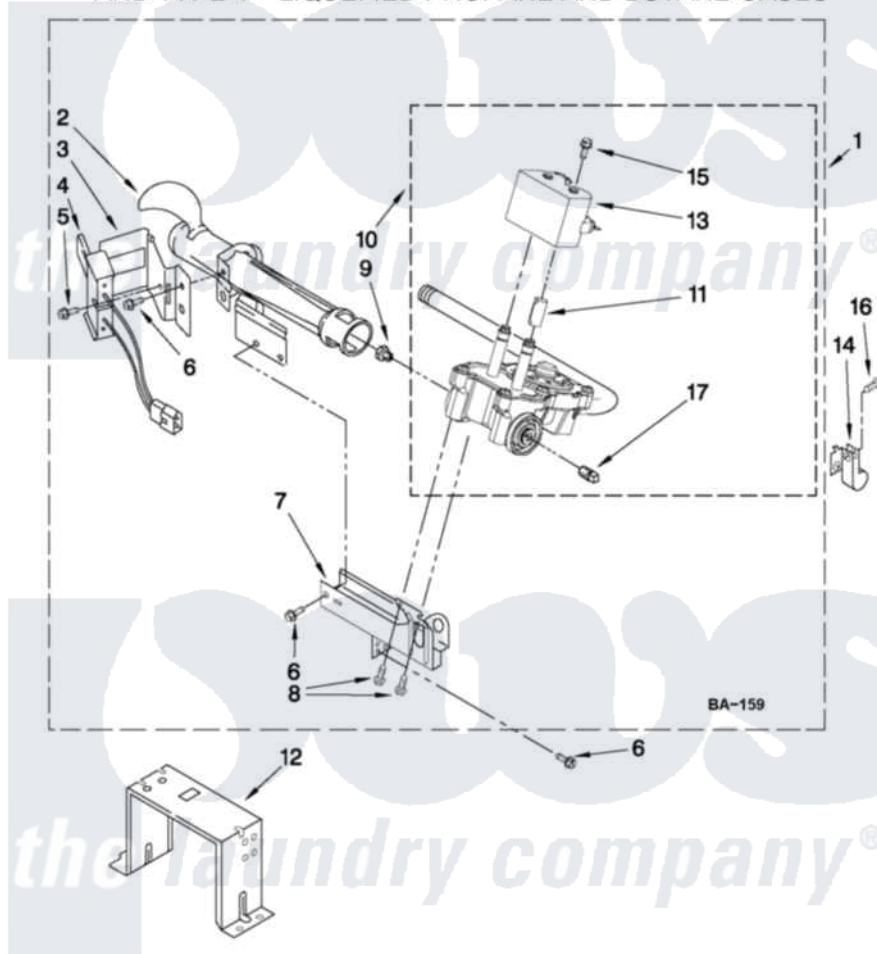

Whirlpool WGD5500XW1 04 - W10293911 BURNER ASSEMBLY

W10293911 BURNER ASSEMBLY

For Models: WGD5500XW1, WGD5500XL1
(White) (Silver)

USE WITH TYPE 1 - NATURAL, TYPE 2 - MIXED,
AND TYPE 4 - LIQUEFIED PROPANE AND BUTANE GASES

FOR ORDERING INFORMATION REFER TO PARTS PRICE LIST

W10413073

7

Whirlpool [Residential Whirlpool WGD5500XW1 Dryer Parts](#) Parts Diagram 04 - W10293911 BURNER ASSEMBLY
Click on the part number to view part

Item	Original Part Number	Replaced By	Status	Part Description
1	W10293911	W10310204		Burner-Gas
2	688617	693140		Burner
3	694298			Bracket, Ignitor
4	686590	279311		Ignitor
5	3393909			Screw, 8-32 X 7/8
6	343641	681414		Screw, 10AB X 1/2
7	3389871		Not Available	Base, Burner
8	3387057			Screw, 10-16 X 1/2 Orifice, Burner
9	15418			Orifice, Burner Type 1
10	W10175144	W10293912		Valve-Gas
11	W10295524	W10328463		Coil, 60 Hz
12	3389889			Bracket, Support
13	W10273784	W10328463		Coil, 60 Hz
14	3978776			Bracket, Gas Pipe Switch
15	326049536			Screw, Coil
16	3390647	488729		Screw